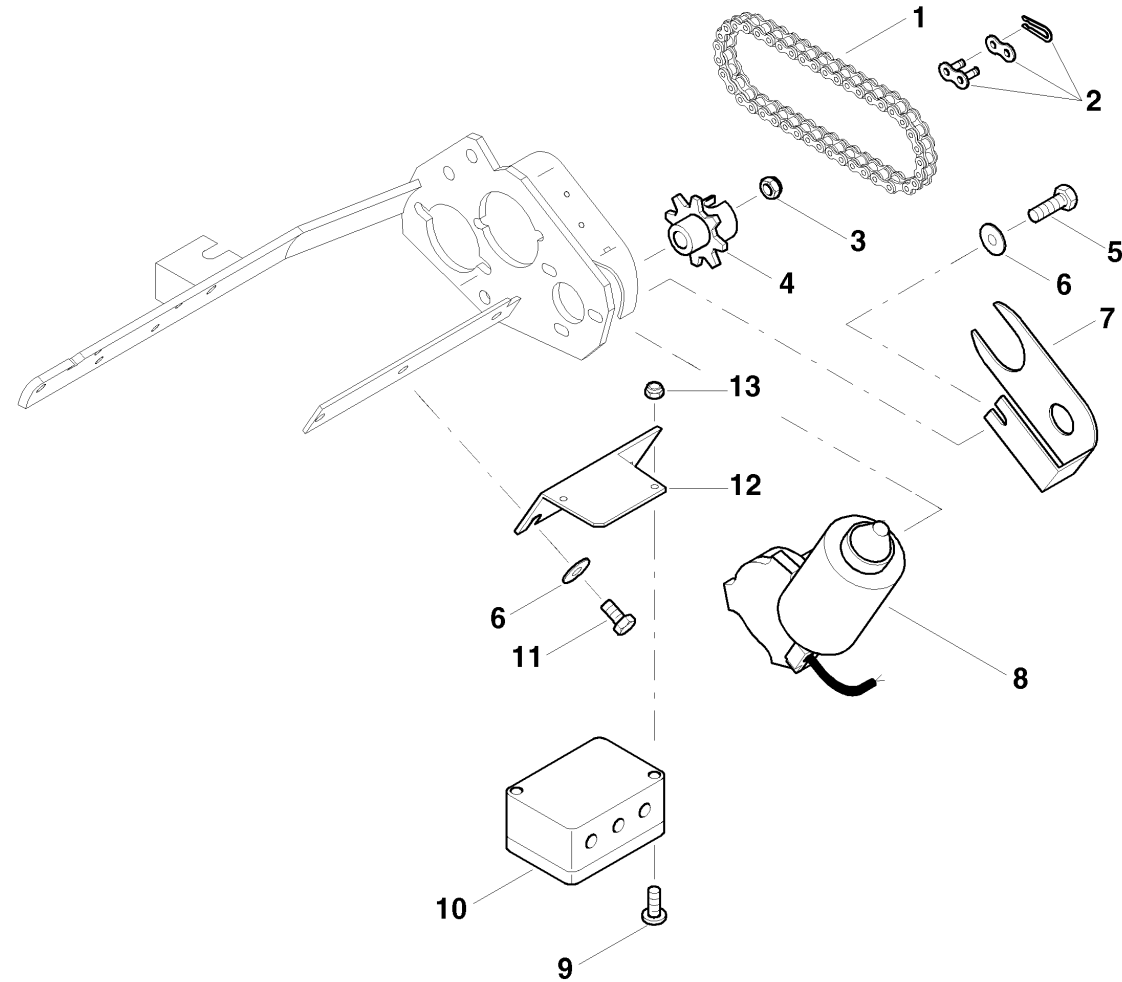

MSC 4,00 - 6,00 m Fold / Elect. seed rate adjustment

PosNo.	Part No.	Qty.
1	AC691322	1
2	AC691836	1
3	KG01071000	1
4	AC489330	1
5	KG00495200	3
6	AC646477	5
7	AC489367	1
8	AC489020	1
9	KG00679100	2
10	AC492814	1
11	KG00494800	2
12	AC488558	1
13	AC640837	2

47077a

47077a