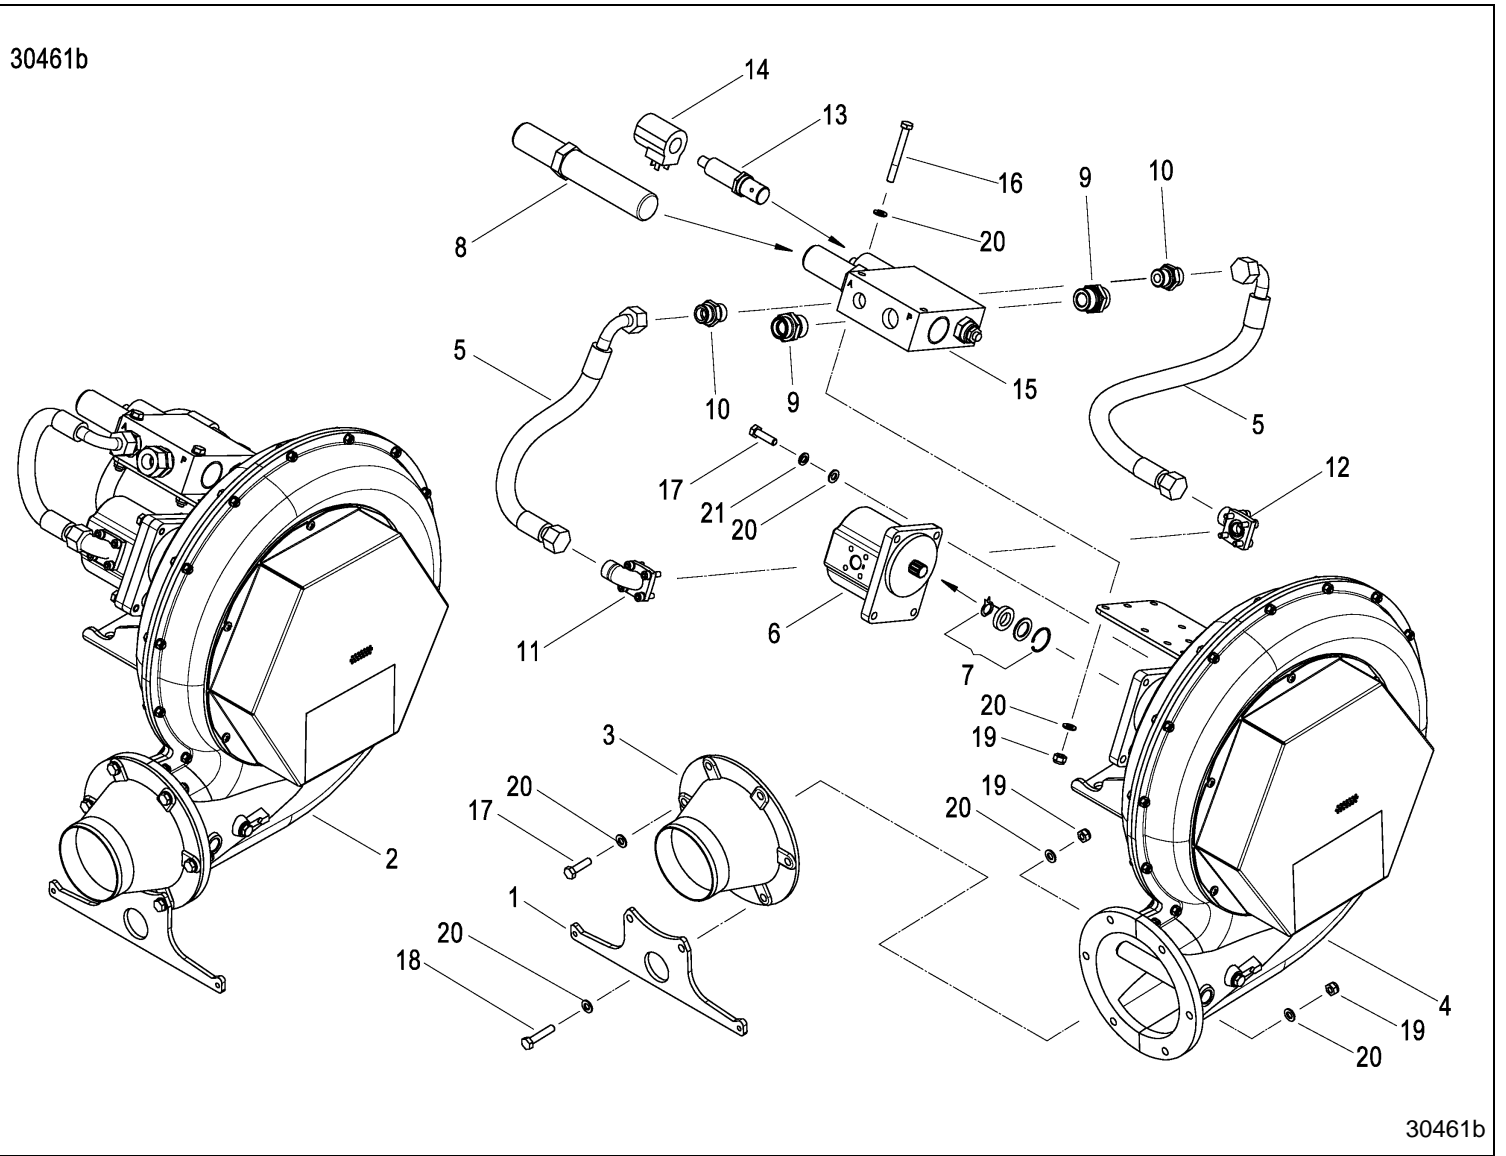

PosNo.	Part No.	Qty.
1	AC688991	1
2	AC380914	1
3	AC420874	1
4	AC353981	1
5	AC688254	1
6	AC380980	1
7	AC481920	1
8	AC353993	1
9	AC688990	1

40753

40753

MSC 4,00 - 6,00 m Fold / External oil suply system

PosNo.	Part No.	Qty.
1	AC356810	1
2	AC356890	1
3	AC356905	1
4	AC356964	1
5	AC380915	2
6	AC484831	1
7	AC498824	1
8	AC688112	1
9	AC688255	2
10	AC688353	2
11	AC688383	1
12	AC688387	1
13	AC688855	1
14	AC689396	1
15	AC871936	1
16	KG00353861	2
17	KG00472261	8
18	KG00472461	2
19	KG01067561	6
20	KG01267361	16
21	KG01281661	4