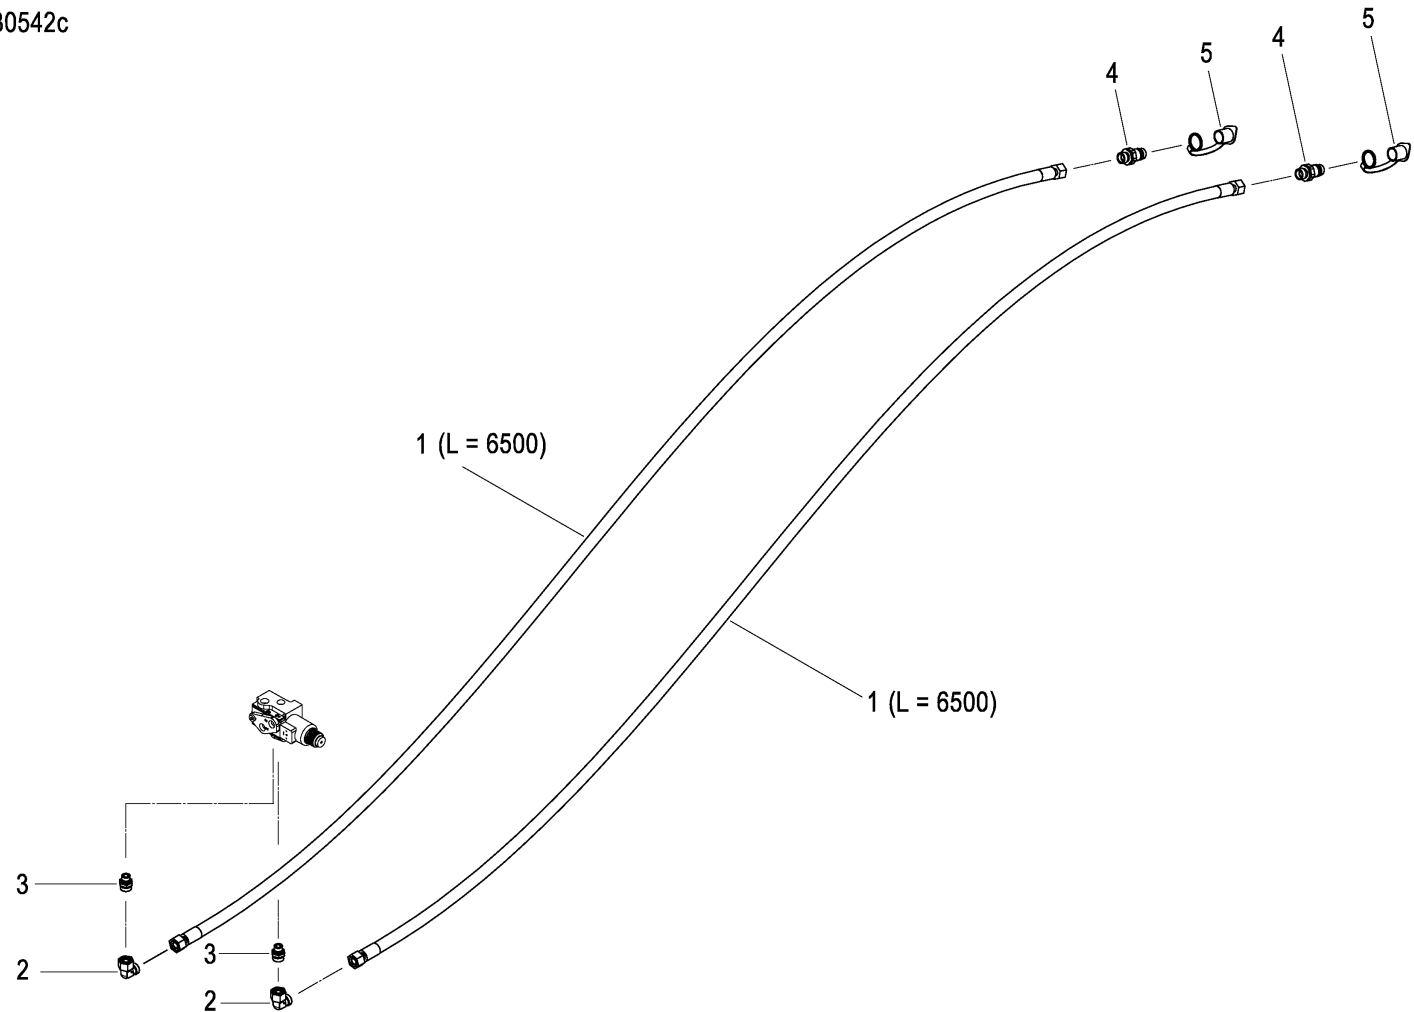

MSC 4,00 - 6,00 m Fold / Wheel packer rear

PosNo.	Part No.	Qty.
1	AC357917	2
2	AC688033	2
3	AC688063	2
4	AC688412	2
5	AC688791	2

30542c

30542c