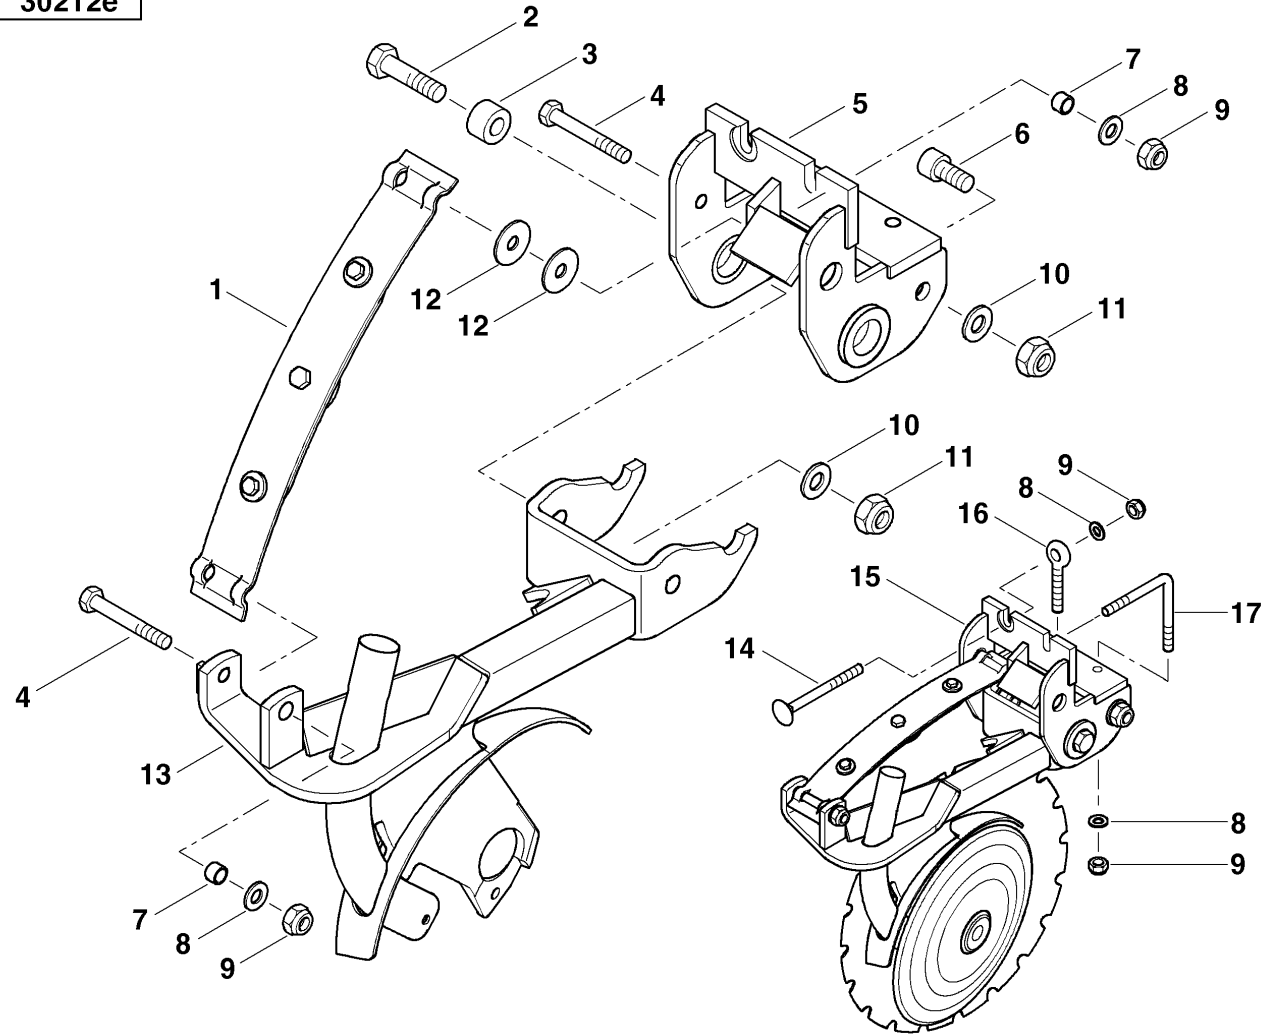

MSC 4,00 - 6,00 m Fold / CX-mulch coultter

PosNo.	Part No.	Qty.
1	AC430807	1
2	KG00338761	2
3	AC353800	2
4	KG00337761	2
5	AC353712	1
6	AC632322	2
7	AC353350	2
8	KG01267561	6
9	KG01067761	6
10	KG01267761	4
11	KG01067961	4
12	AC646442	2
13	AC353154	1
14	KG00646261	1
15	AC353048	1
16	AC639034	1
17	AC353964	1

30212e

30212e