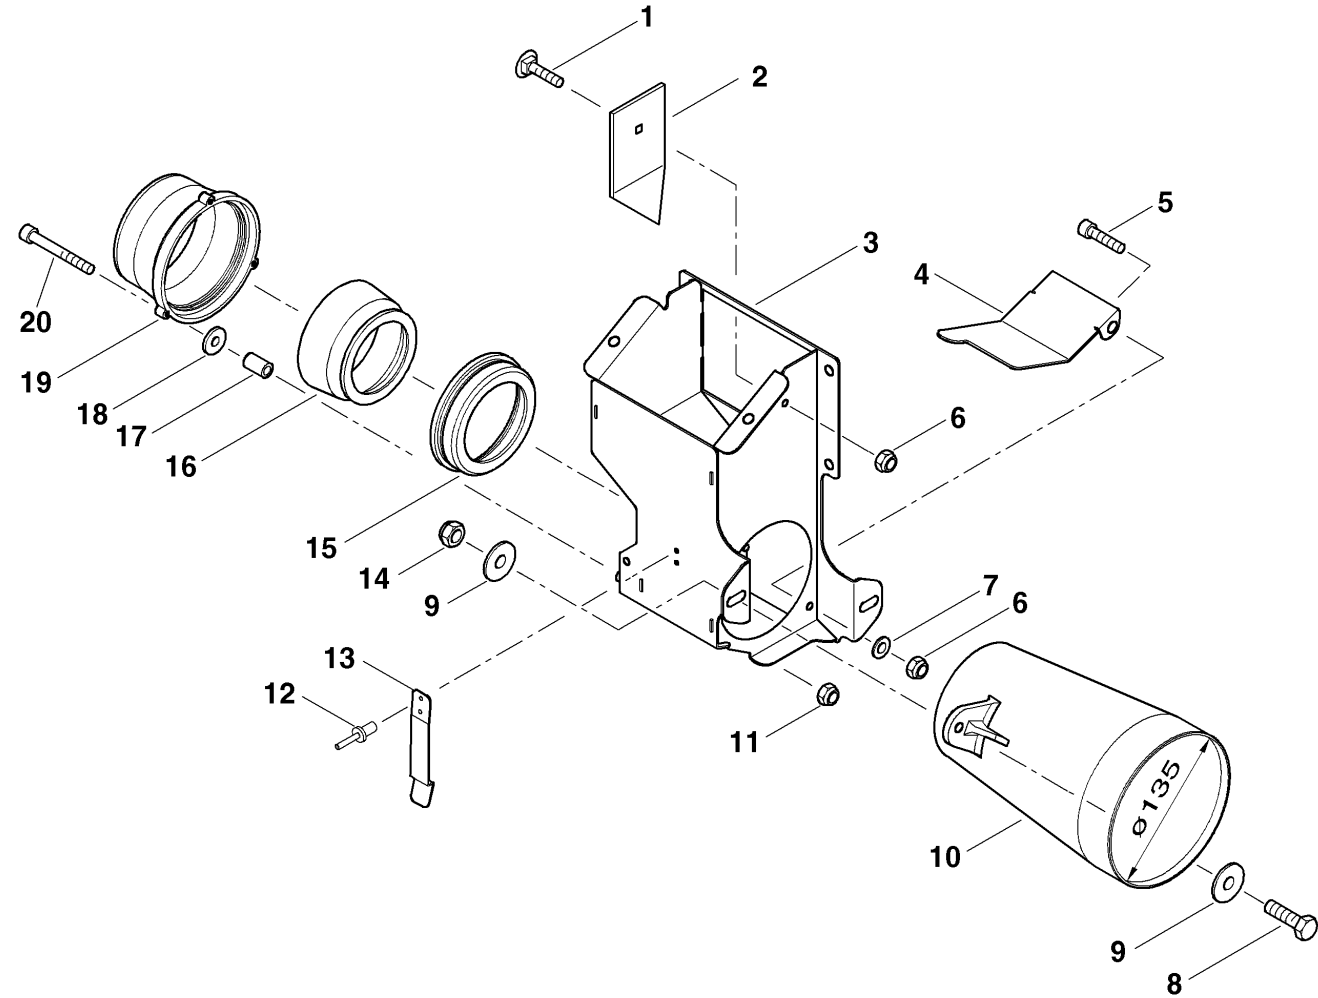

MSC 4,00 - 6,00 m Fold / Distribution system Ø135

PosNo.	Part No.	Qty.
1	KG00651100	1
2	AC356558	1
3	AC498962	1
4	AC498594	1
5	KG00563800	2
6	KG01071000	3
7	KG01263800	2
8	KG00496900	2
9	AC646307	4
10	AC498481	1
11	KG01070900	3
12	AC657461	2
13	AC819898	1
14	KG01071100	2
15	AC488833	1
16	AC498482	1
17	AC498713	3
18	AC646183	3
19	AC489315	1
20	KG00563000	3

40658b

40658b