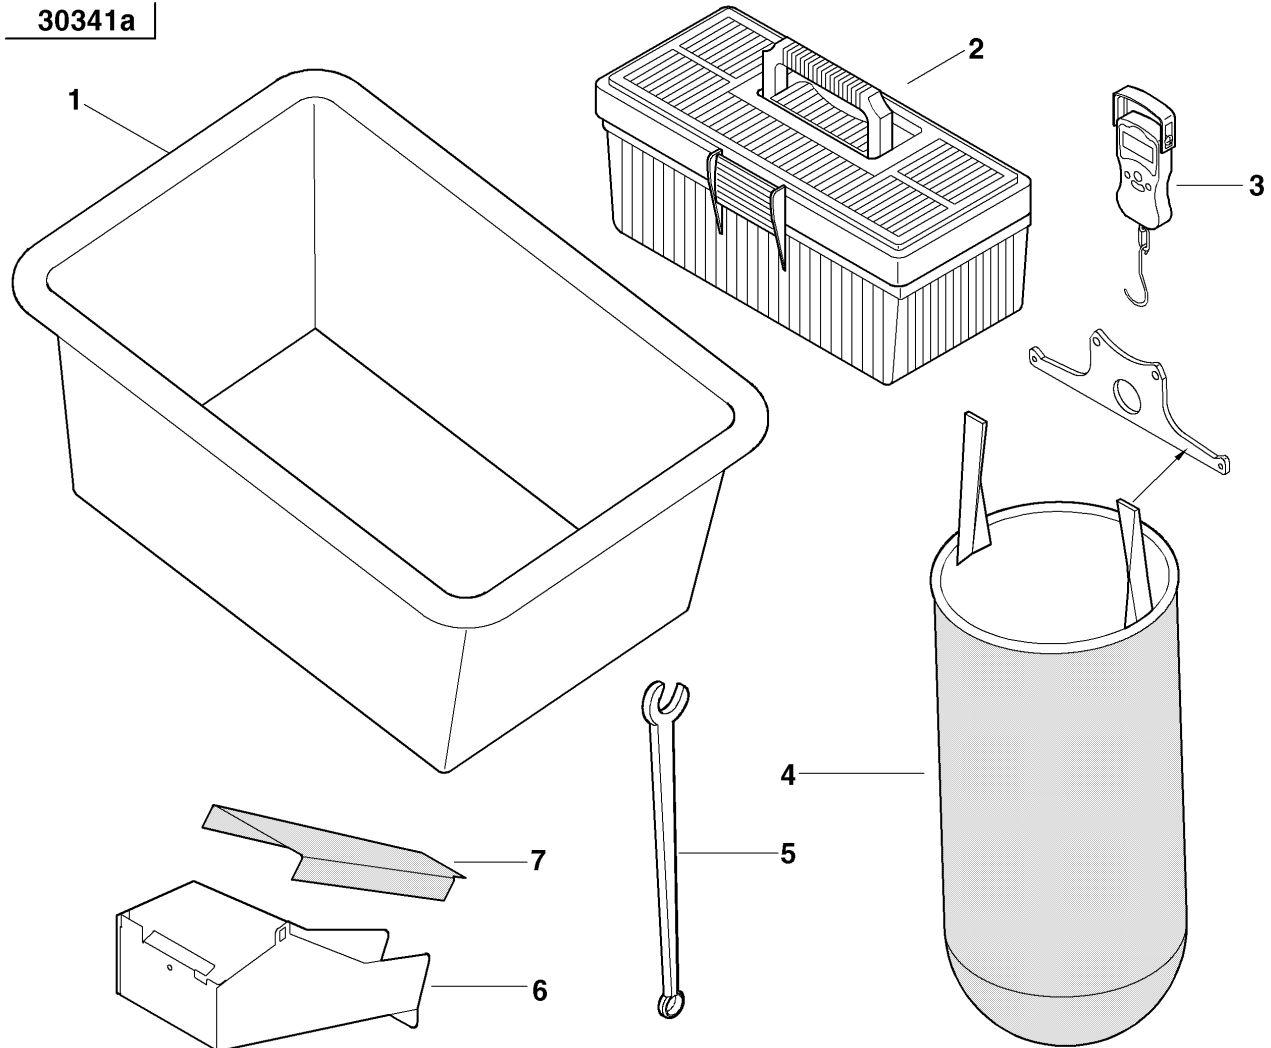

MSC 4,00 - 6,00 m Fold / Additional equipment

PosNo.	Part No.	Qty.
1	AC687701	1
2	AC356894	1
3	AC353924	1
4	AC356906	1
5	KK010606	1
6	AC356809	1
7	AC356811	1

30341a

30341a