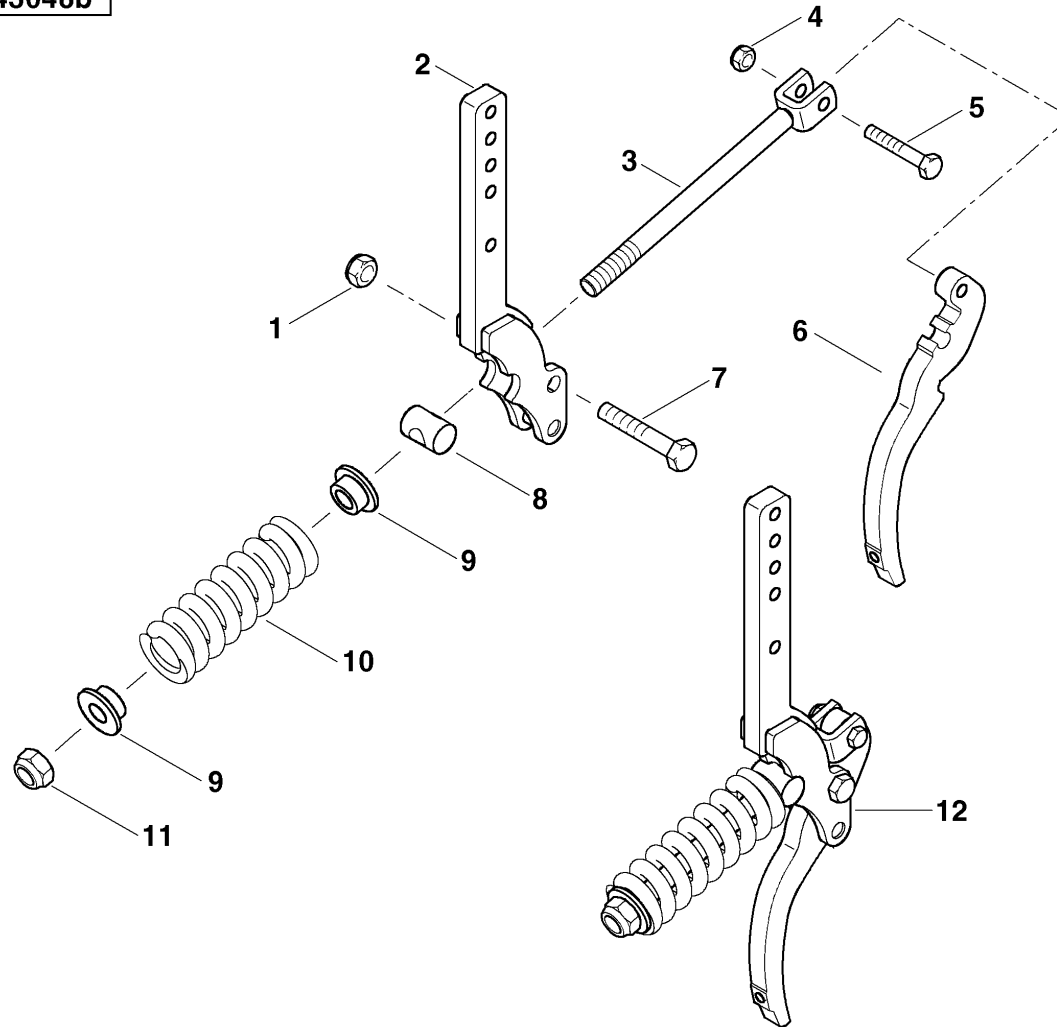

MSC 4,00 - 6,00 m Fold / Track eradicator for tractor tracks

PosNo.	Part No.	Qty.
1	KG01067961	1
2	KW217033453	1
3	KW217033456	1
4	KG01067761	1
5	KG00357661	1
6	AC430662	1
7	KG00362261	1
8	AC446345	1
9	KW330050920	2
10	KW114060427	1
11	KG01068161	1
12	AC430119	1

43048b

43048b