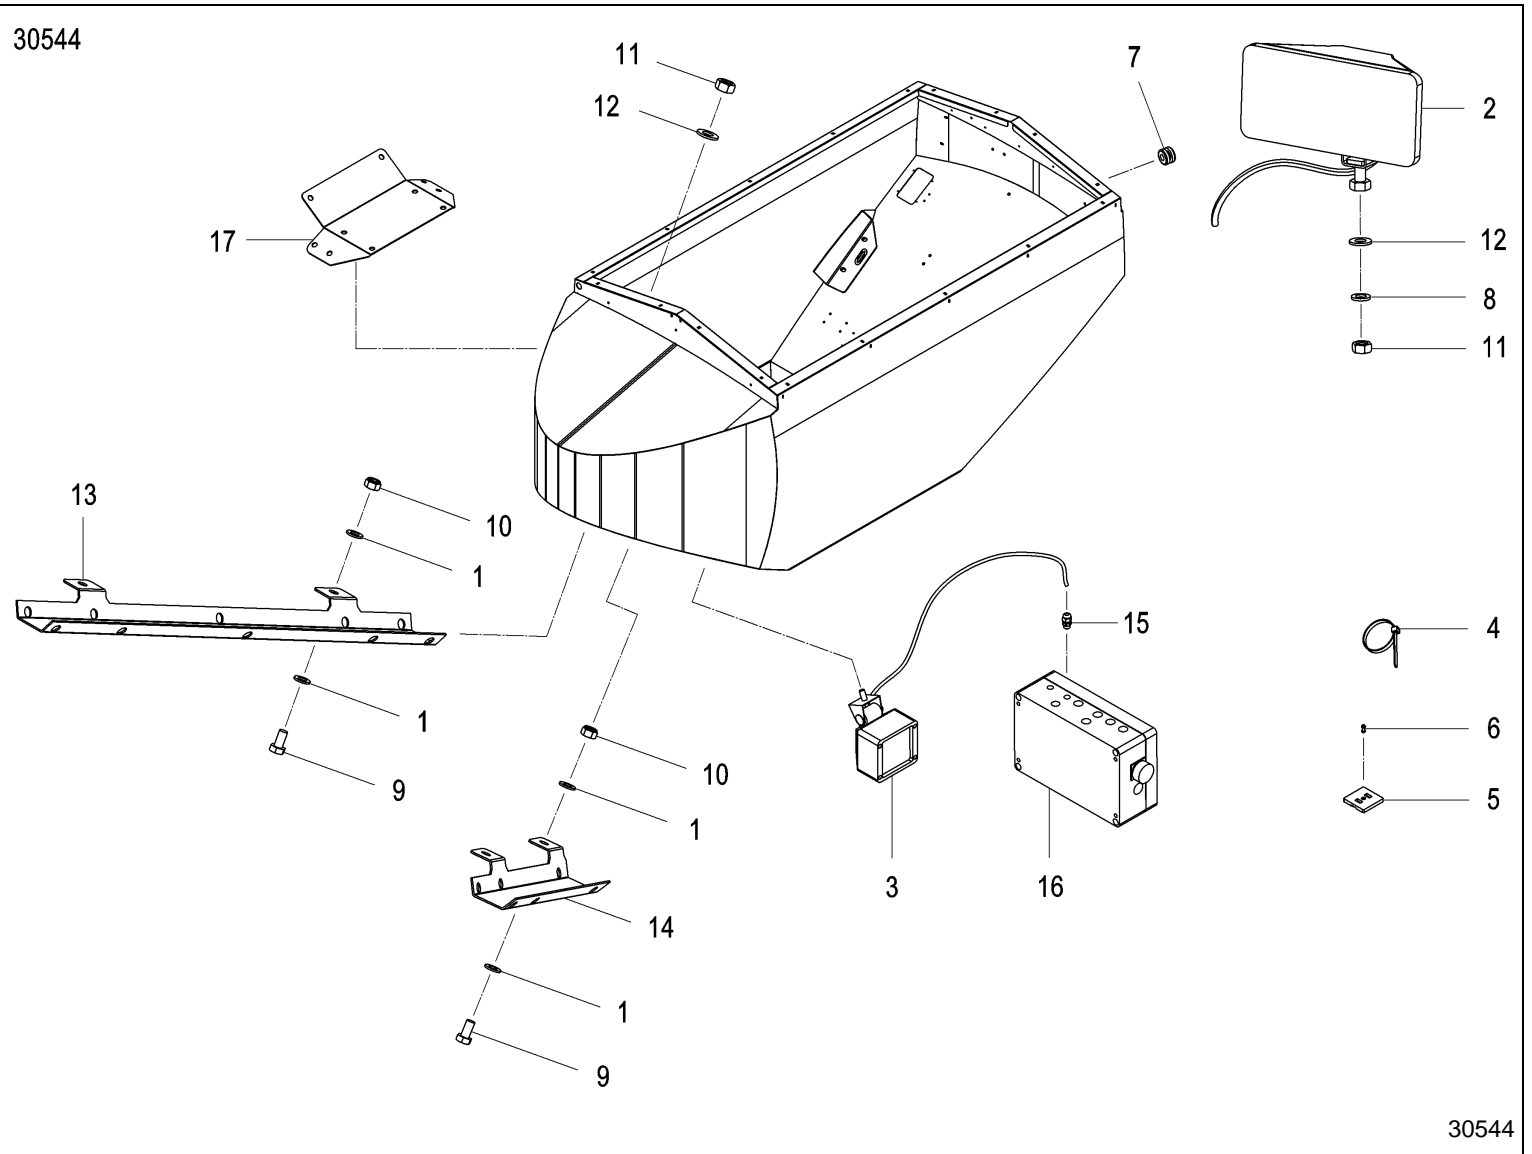

MSC 4,00 - 6,00 m Fold / Lighting equipment

PosNo.	Part No.	Qty.
1	KG01267361	12
2	AC351750	1
3	AC351751	2
4	AC687351	9
5	AC689324	9
6	AC657501	9
7	AC689323	3
8	AC647062	1
9	KG00471761	6
10	KG01067561	6
11	KG01067661	3
12	KG01267461	4
13	AC356787	2
14	AC356788	2
15	VNB0153973	3
16	VNB0555473	1
17	AC356789	1