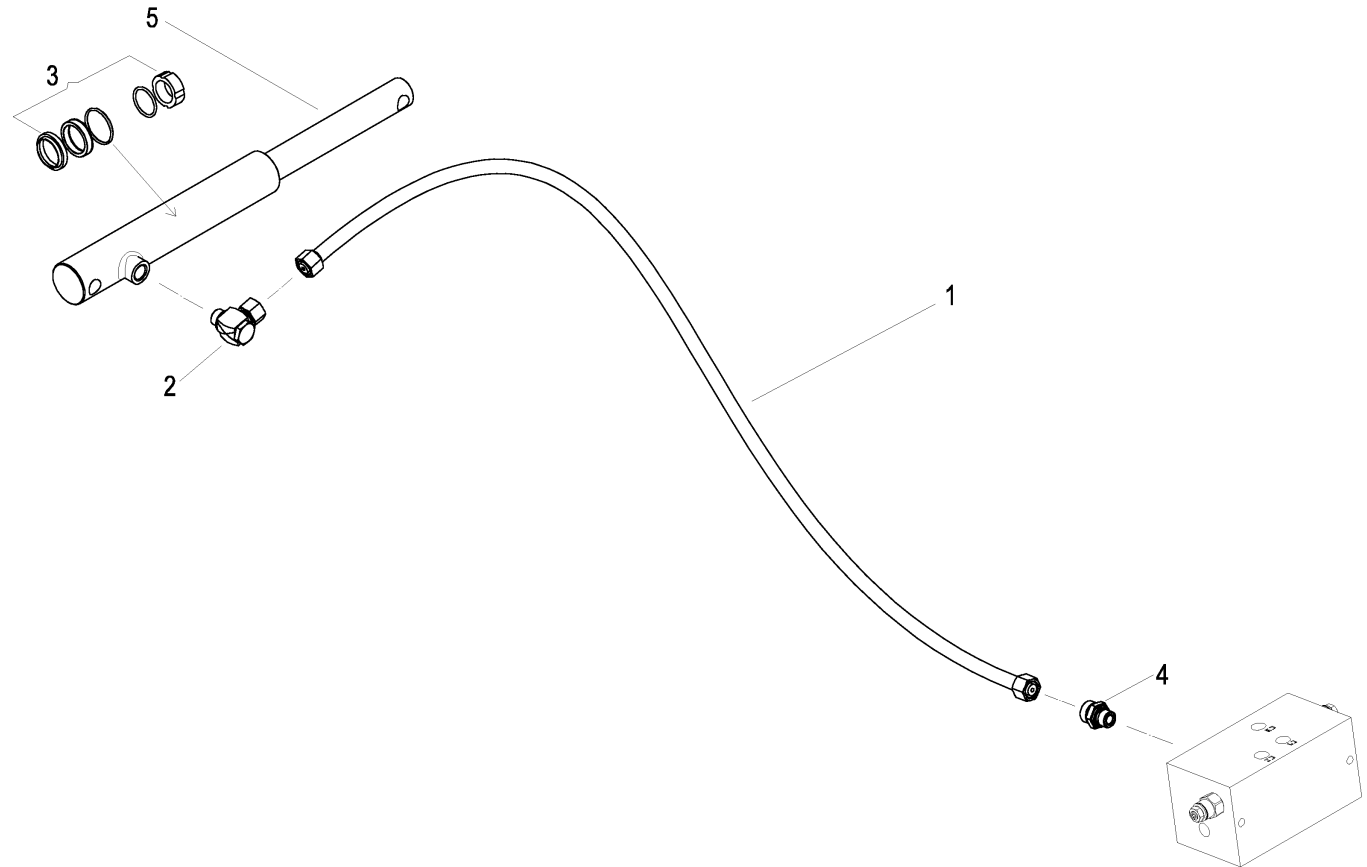

30411c

30411c

MSC 4,00 - 6,00 m Fold / Axle and wheels

PosNo.	Part No.	Qty.
1	AC356920	1
2	AC688386	2
3	AC488945	1
4	AC688063	1
5	AC499956	1

30527a

30527a

MSC 4,00 - 6,00 m Fold / Connection tube

PosNo.	Part No.	Qty.
1	AC488347	1
2	AC496185	1
3	AC652382	1
4	AC488066	1
5	AC852135	1
6	AC852133	4
7	AC318407	2
8	AC496796	1
9	AC687351	1
10	KG00356561	4
11	AC420812	1
12	KG01067661	4