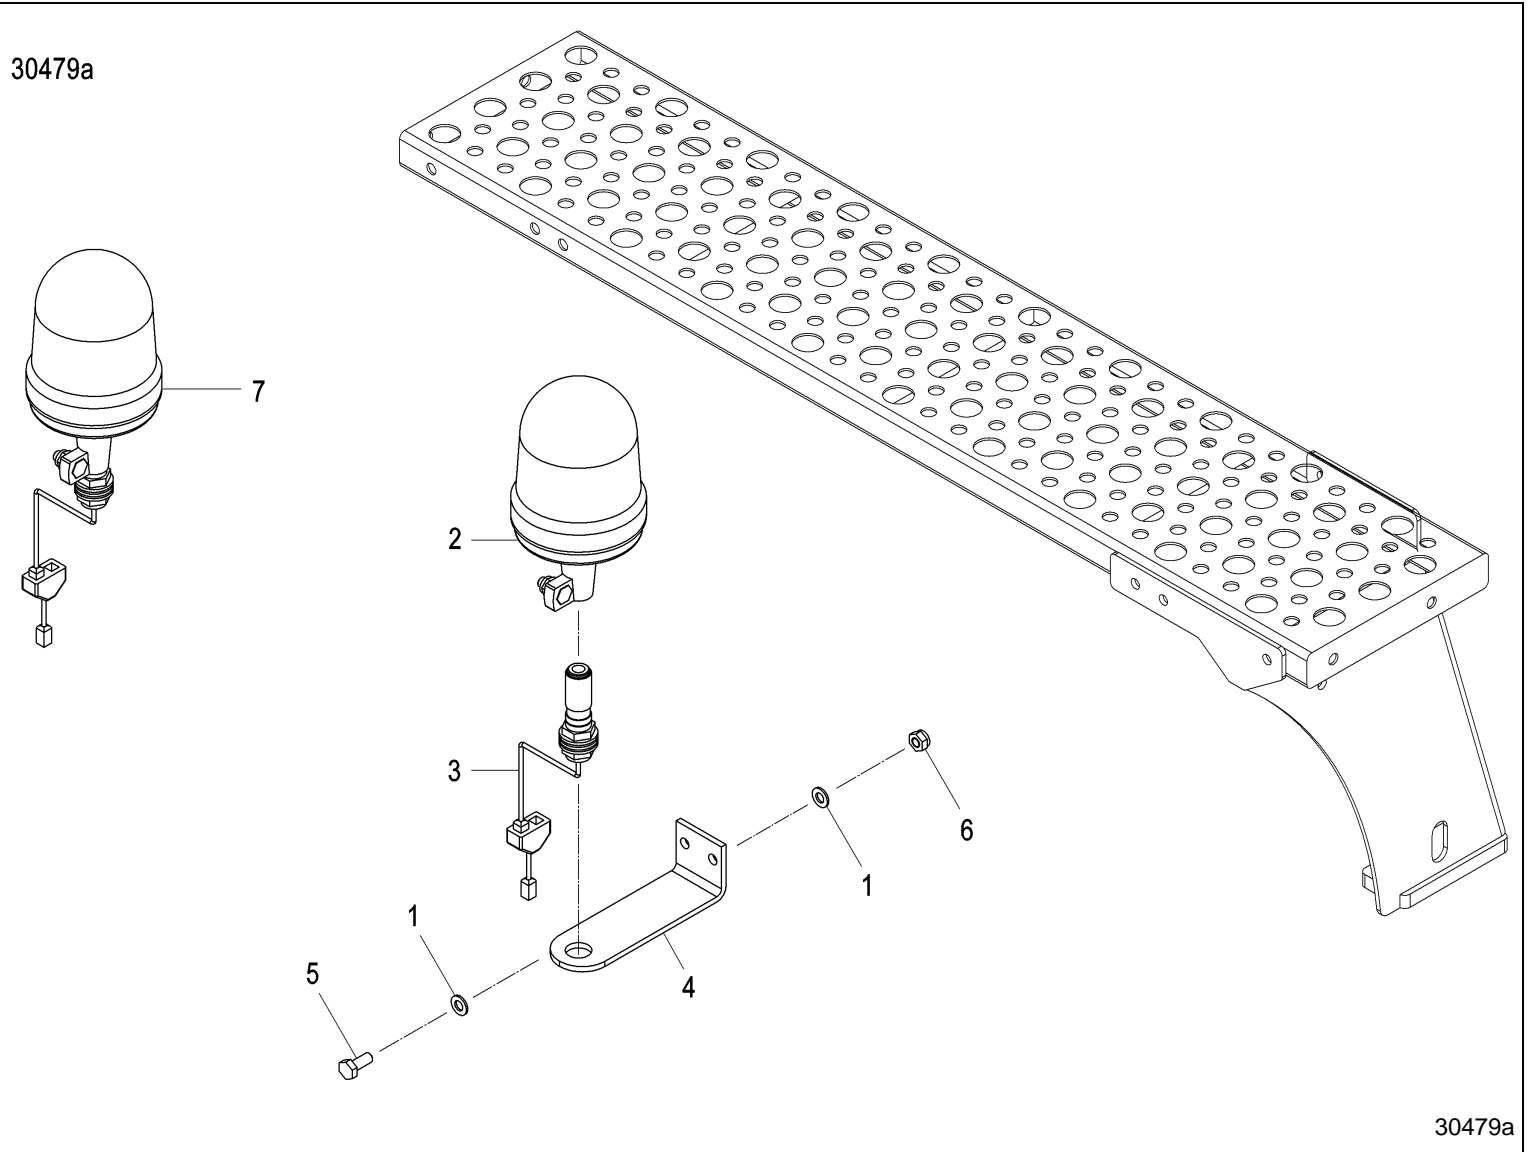

MSC 4,00 - 6,00 m Fold / Lighting equipment

PosNo.	Part No.	Qty.
1	KG01267461	4
2	AC357901	1
3	AC357902	1
4	AC353806	1
5	KG00474261	2
6	KG01067661	2
7	AC357904	1