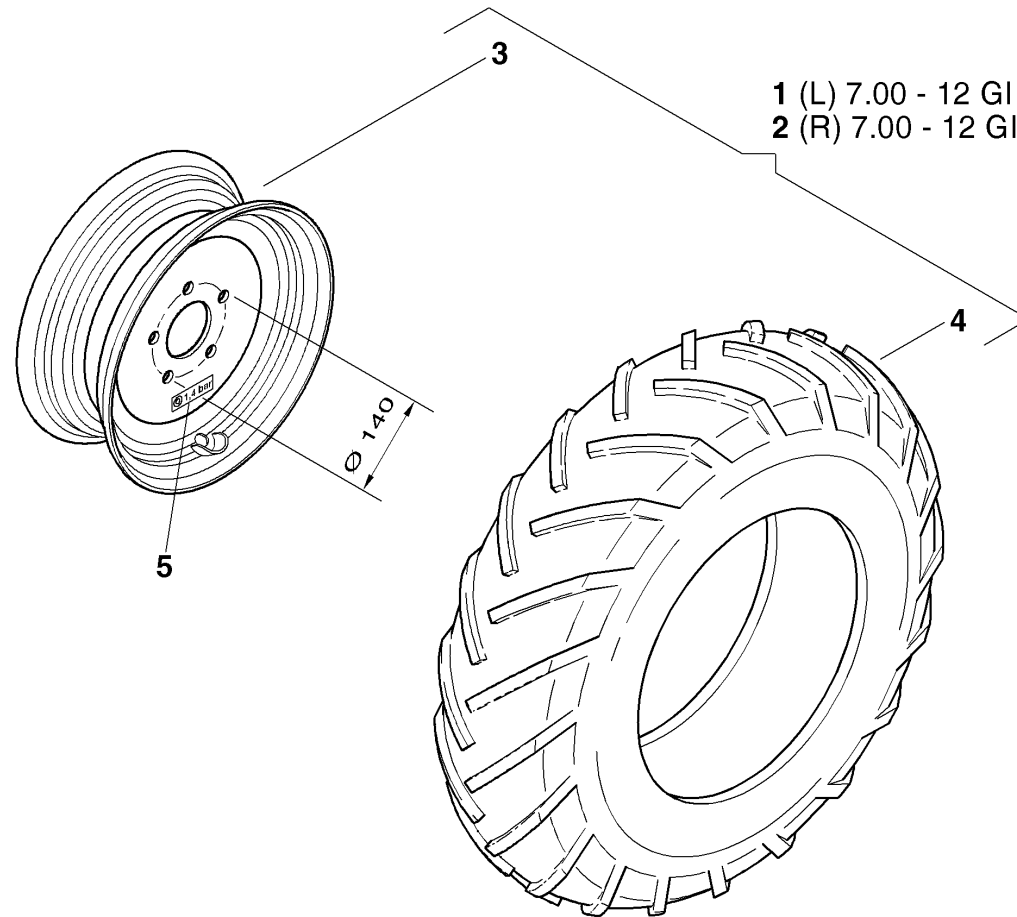

MSC 4,00 - 6,00 m Fold / Wheel packer

PosNo.	Part No.	Qty.
1	AC357964	1
2	AC357965	1
3	AC352888	1
4	AC608332	1
5	AC493802	1

30166a

30166a