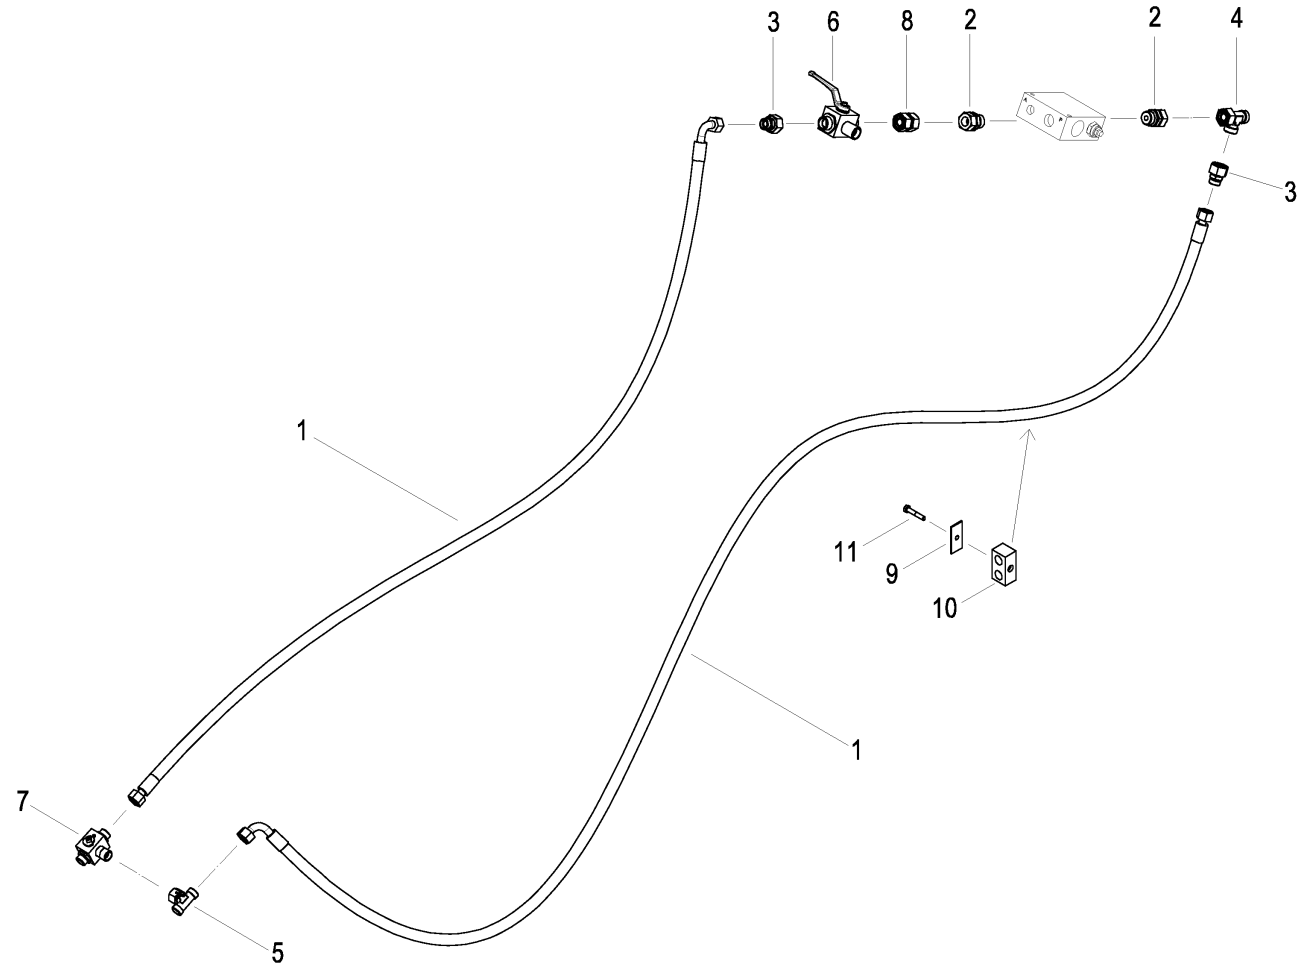

MSC 4,00 - 6,00 m Fold / Filling auger

PosNo.	Part No.	Qty.
1	AC484944	2
2	AC688255	2
3	AC688294	2
4	AC688324	1
5	AC688443	1
6	AC688566	1
7	AC688567	1
8	AC688603	1
9	AC688531	2
10	AC688527	2
11	KG00353361	2

30565

30565