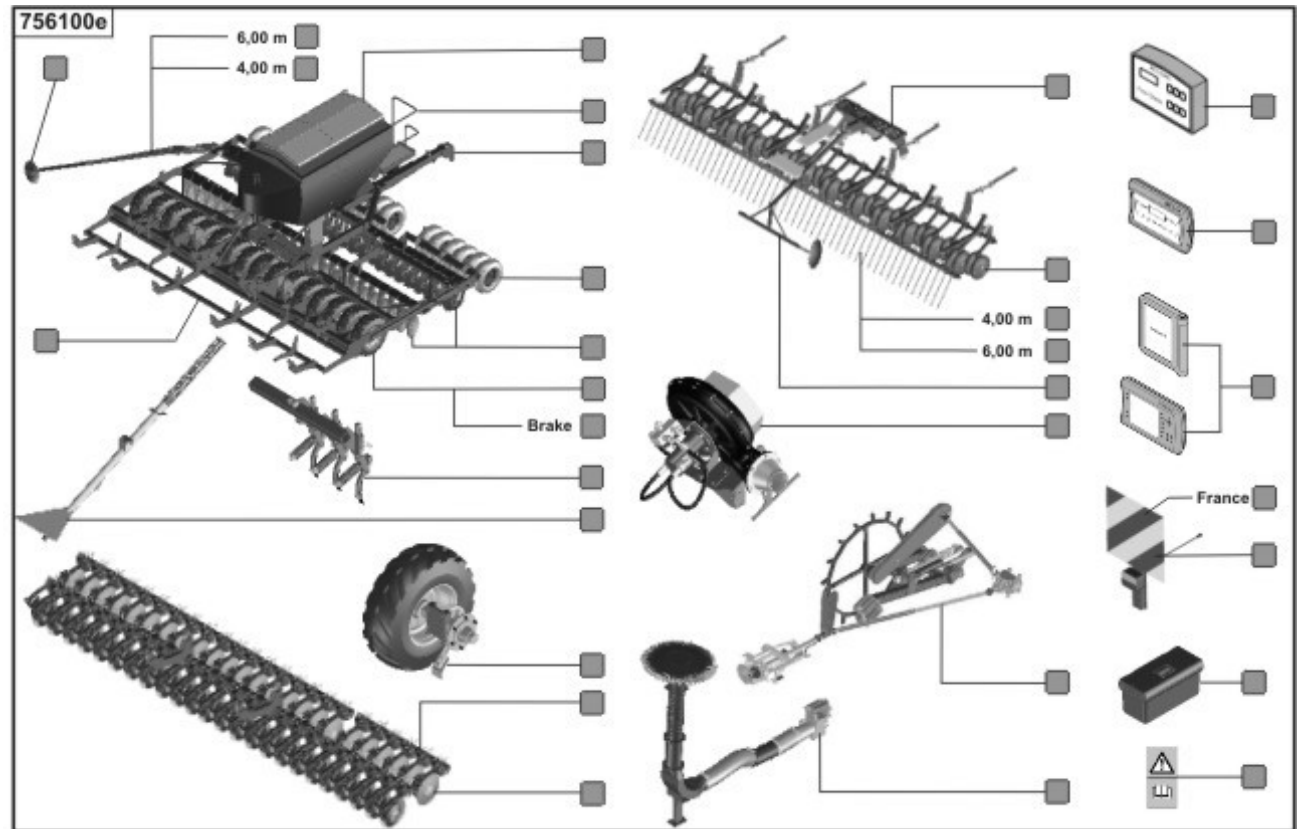

MSC 4,00 - 6,00 m Fold

Spare Parts Manual

Article number: AC754813
Language: EN
Production year (from): 2012
Prod. Series nr (from):
ACPNDXX61253 < Mach. ID <=

MSC 4,00 - 6,00 m Fold / Table of Contents

PosNo.	Assembly group	Page
1/35	CX-MULCH COULTER	1
1/40	PRESS WHEEL	6
6/10	COULTER BAR	12
3/10	S-FOLLOWING HARROW	13
3/100	S-FOLLOWING HARROW	14
3/10	S-FOLLOWING HARROW	15
3/100	S-FOLLOWING HARROW	16
76/10	ACCESS	21
4/10	PRE-EMERGENCE MARKER	24
28/10	DISC MARKER SINGLE HYDR.FOLDABLE	29
28/100	DISC MARKER SINGLE HYDR.FOLDABLE	34
25/10	MARKER DISC	35
64/10	HARROW DISC	37
65/10	WHEEL PACKER	55
66/10	WHEEL PACKER REAR	57
92/10	TRACK ERADICATOR FOR TRACTOR TRACKS	68
97/10	STONE DEFLECTOR	70
73/10	BRAKE	72
9/10	HOPPER	84
44/10	FILLING AUGER	92
8/10	LOADING EQUIPMENT	101
10/10	FRAME	102
67/10	DRAWBAR	116
14/100	HYDR. FAN	119
78/10	EXTERNAL OIL SUPPLY SYSTEM	119
15/10	AXLE AND WHEELS	130
15/110	CONNECTION TUBE	136
16/10	METERING DEVICE	139
17/10	ELECT. SEED RATE ADJUSTMENT	139
24/10	DISTRIBUTION SYSTEM Ø135	148
81/10	SIGNUS	155
781/10	SIGNUS	161
81/10	SIGNUS	163
60/160	ELEKTRONIC ISO MATCH TELLUS / ELEKTRONIC FOCUS 2	166
82/10	SEED FLOW CONTROL	178
7/10	LIGHTING EQUIPMENT	179