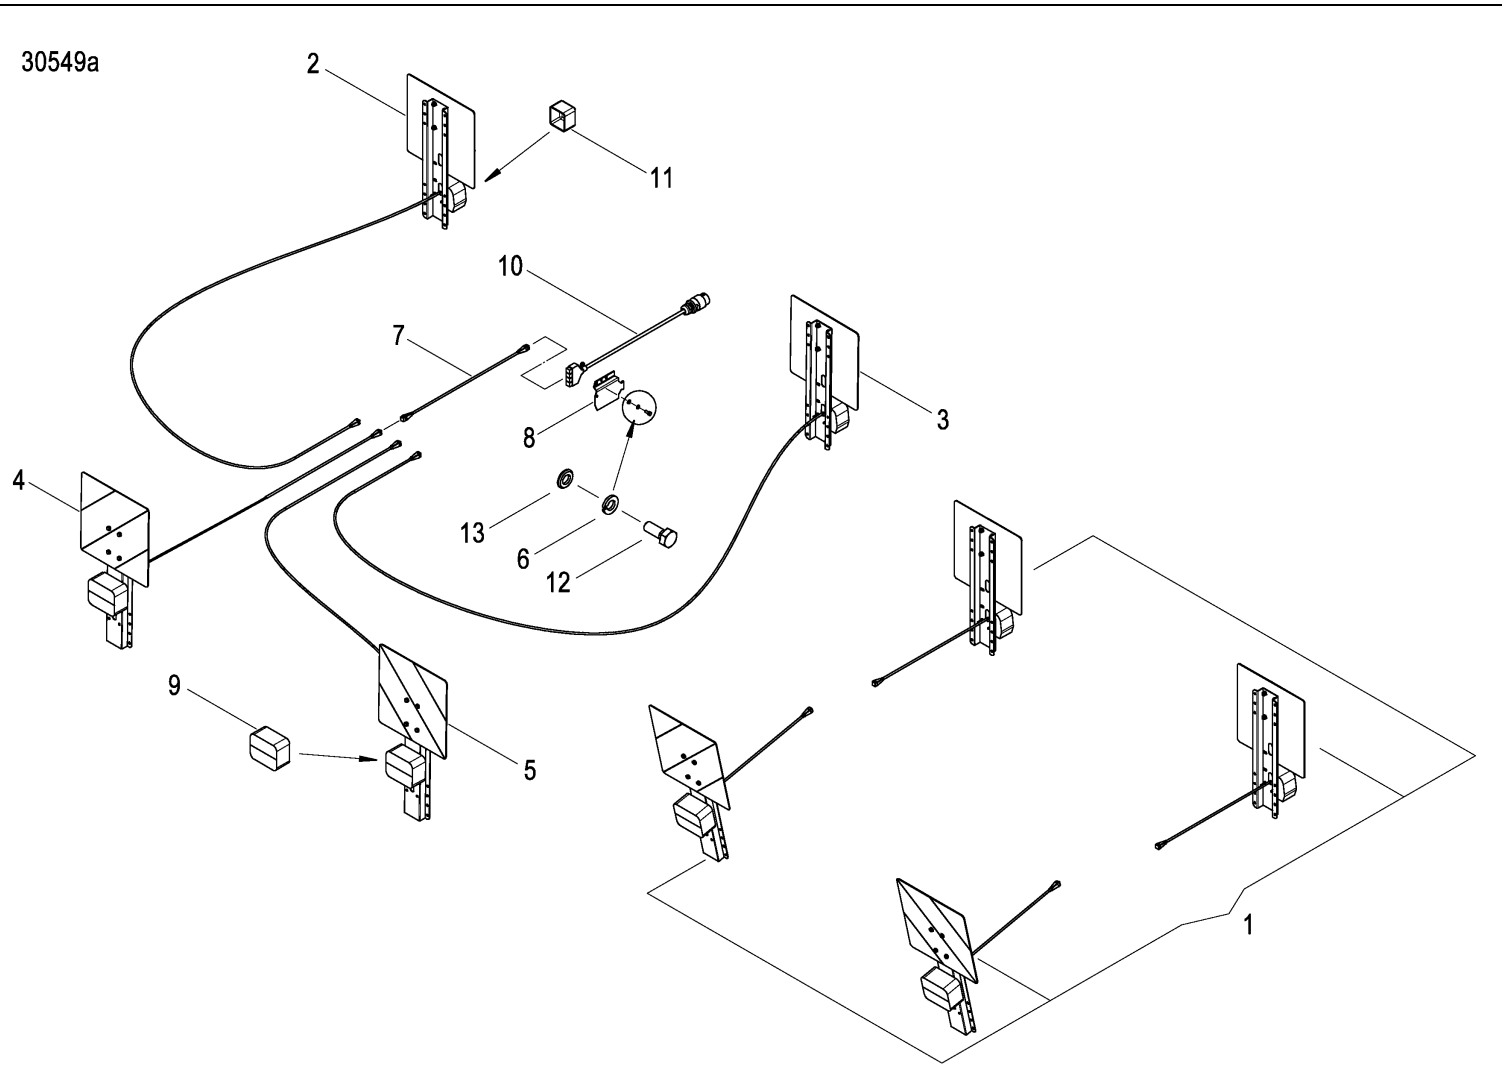

MSC 4,00 - 6,00 m Fold / Lighting equipment

PosNo.	Part No.	Qty.
1	AC357088	1
2	AC357974	1
3	AC357975	1
4	AC446945	1
5	AC446946	1
6	AC647012	2
7	AC857986	2
8	AC870741	1
9	AC870968	1
10	AC870984	1
11	AC870986	1
12	KG00468761	2
13	KG01267261	2

30549a