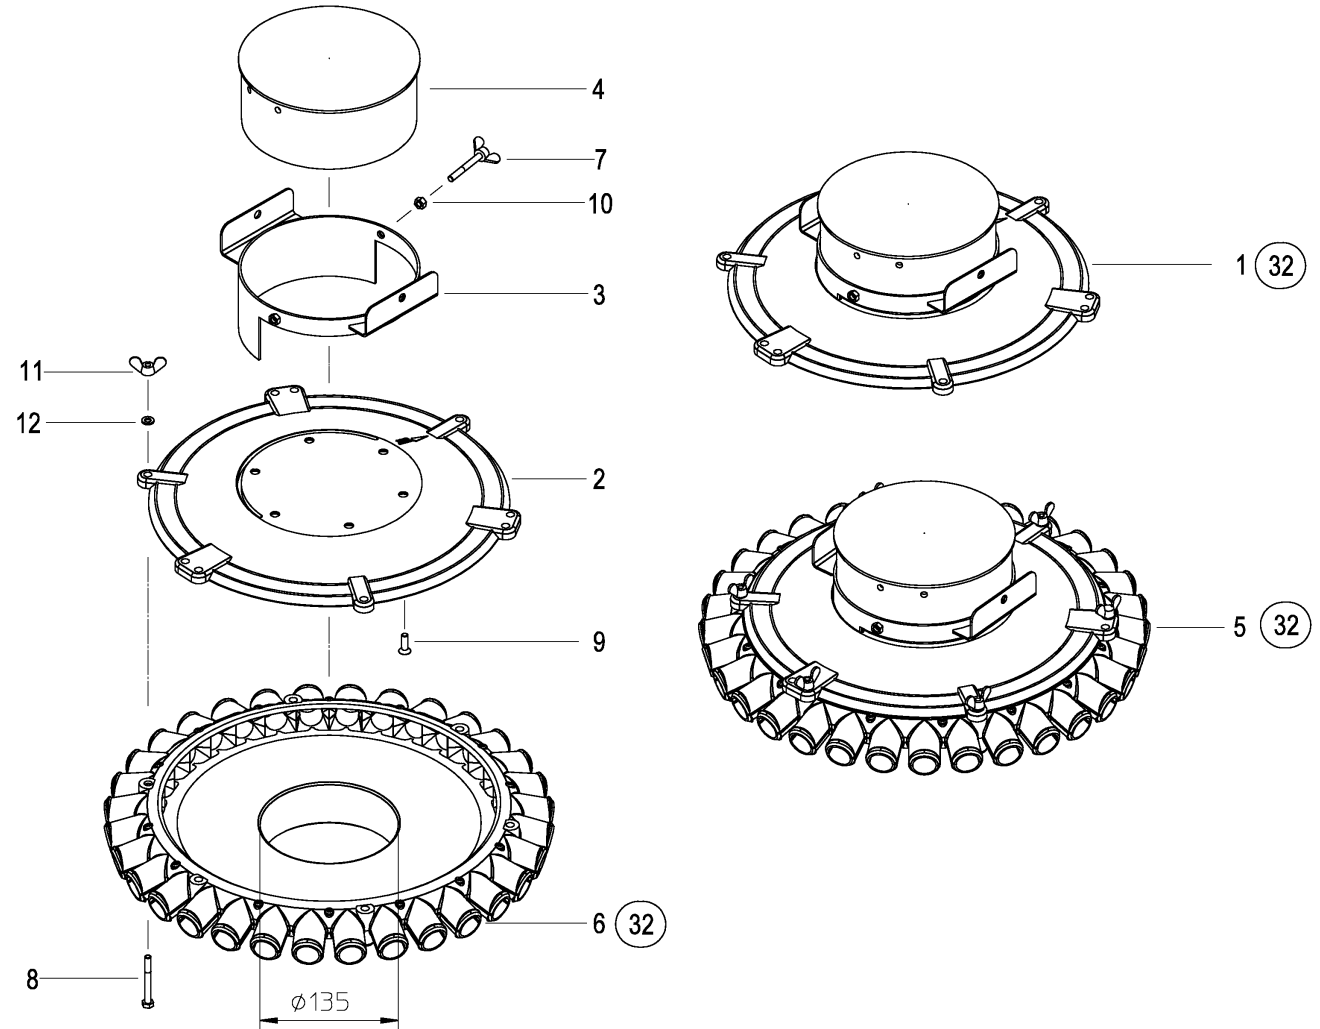

MSC 4,00 - 6,00 m Fold / Distribution system Ø135

PosNo.	Part No.	Qty.
1	AC353070	1
2	AC353578	1
3	AC356110	1
4	AC356330	1
5	AC431070	1
6	AC495442	1
7	AC638346	1
8	KG00351361	6
9	KG00860461	6
10	KG01051761	1
11	KG01094761	6
12	KG01267261	6

30495b

30495b