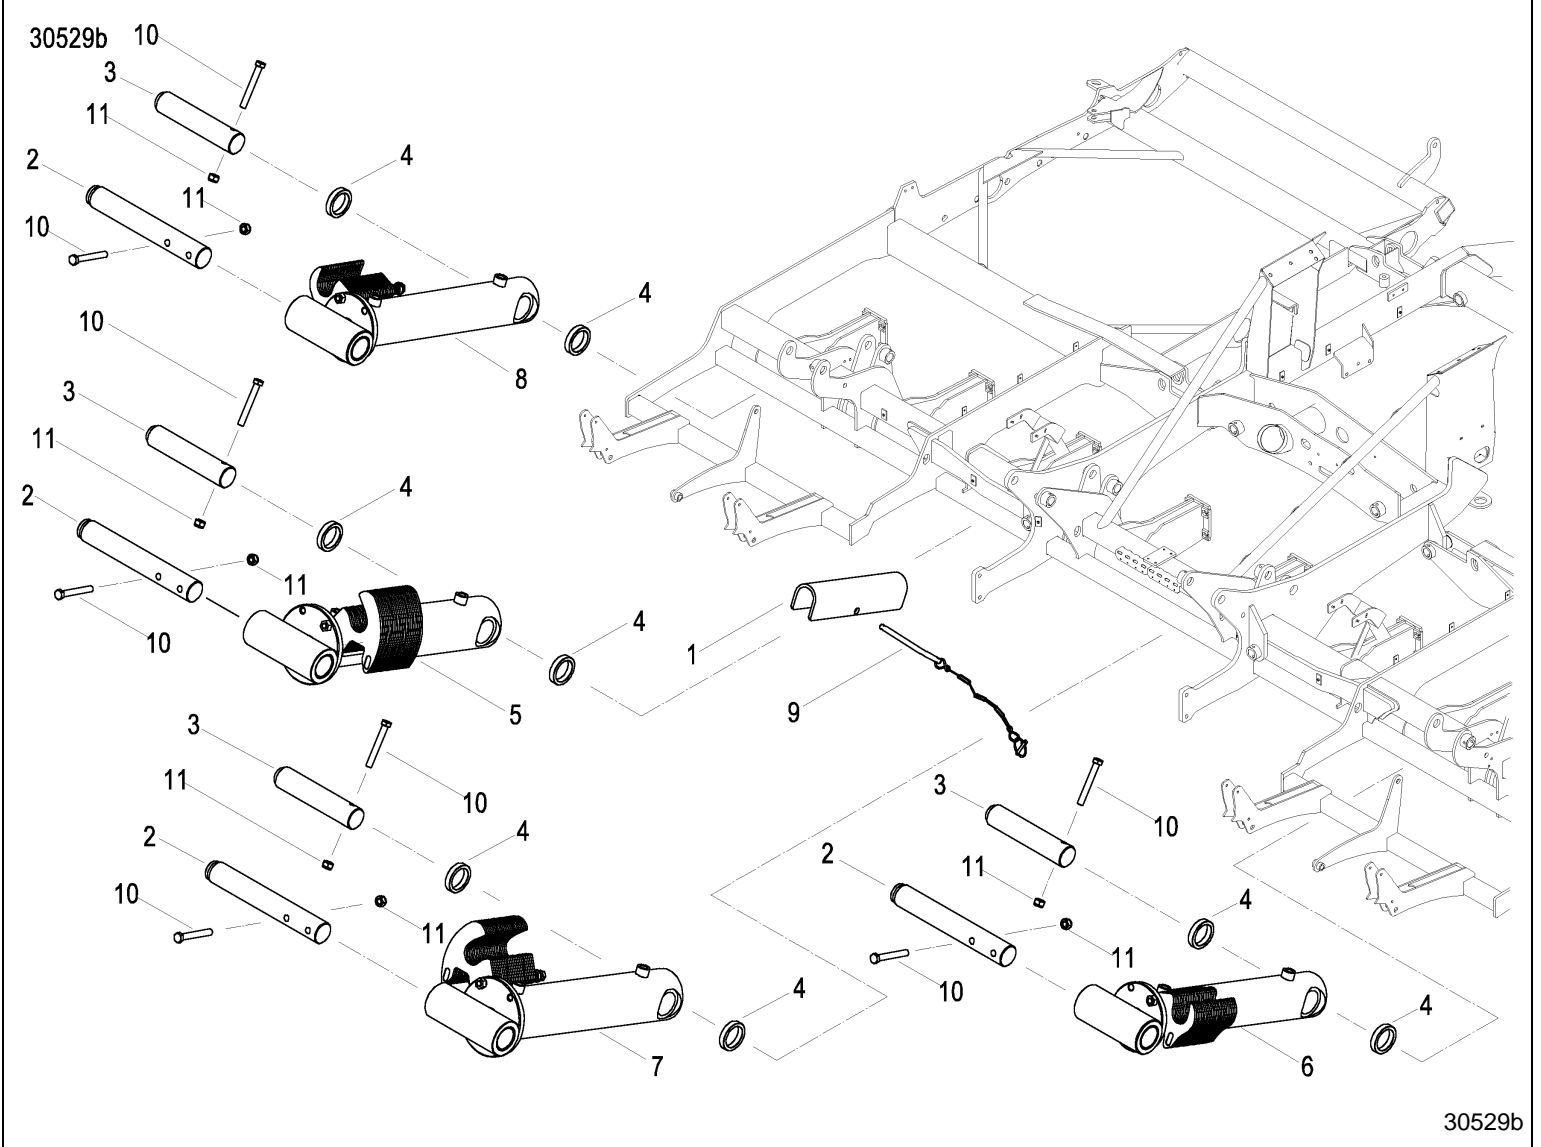

MSC 4,00 - 6,00 m Fold / Wheel packer rear

PosNo. Part No. Qty.

1	AC353598	2
2	AC356438	4
3	AC356439	4
4	AC356450	8
5	AC357059	1
6	AC357060	1
7	AC357061	1
8	AC357062	1
9	AC495769	2
10	KG00358261	8
11	KG01067761	8