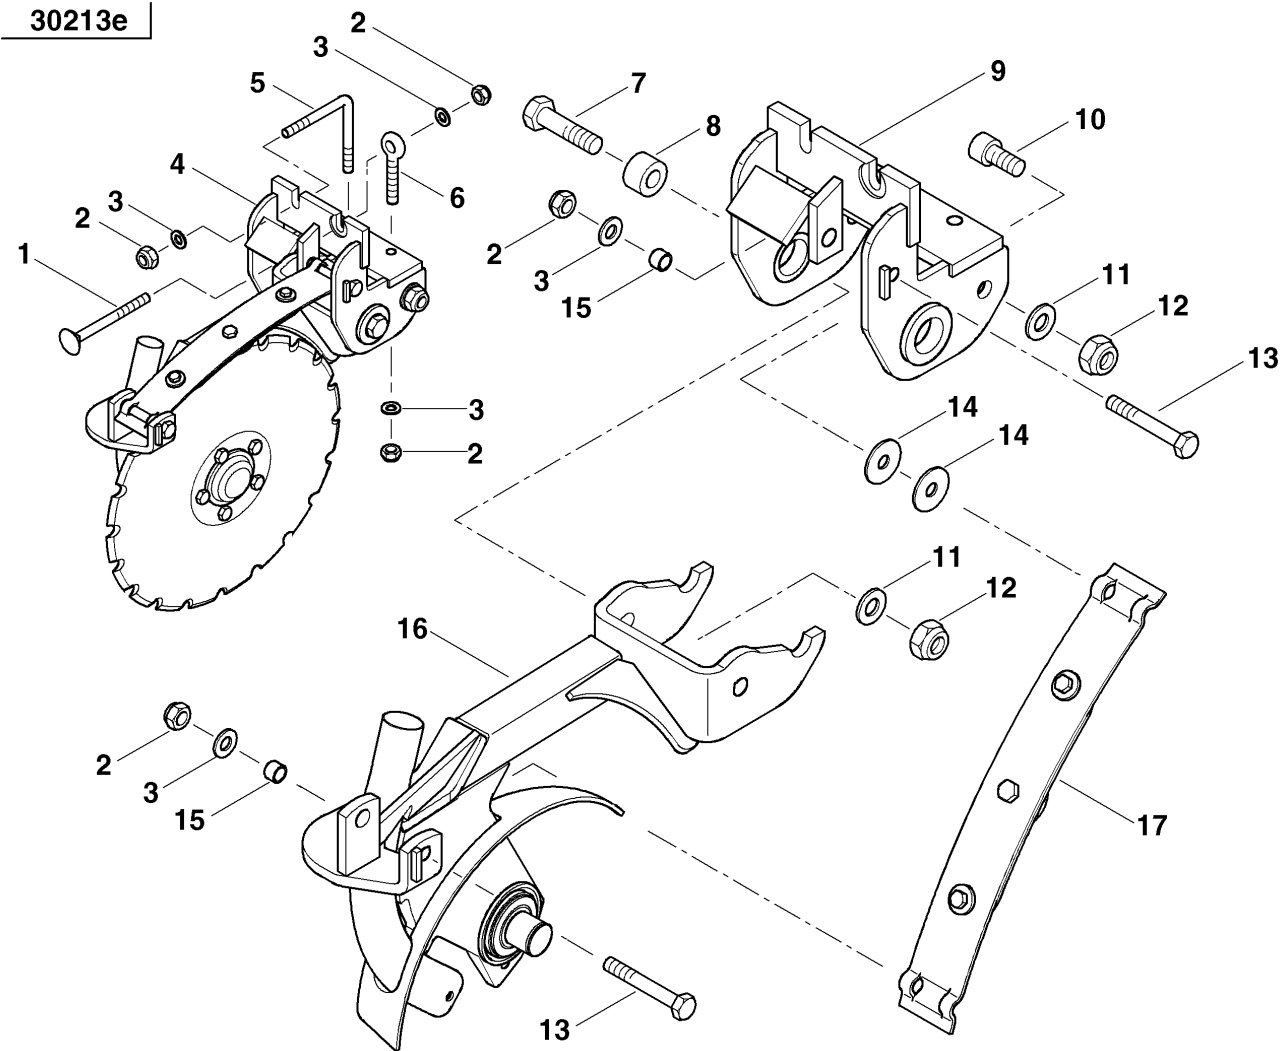

MSC 4,00 - 6,00 m Fold / CX-mulch coultter

PosNo.	Part No.	Qty.
1	KG00646261	1
2	KG01067761	6
3	KG01267561	6
4	AC353049	1
5	AC353964	1
6	AC639034	1
7	KG00338761	2
8	AC353800	2
9	AC353711	1
10	AC632322	2
11	KG01267761	4
12	KG01067961	4
13	KG00358461	2
14	AC646442	2
15	AC353350	2
16	AC353153	1
17	AC430807	1

30213e