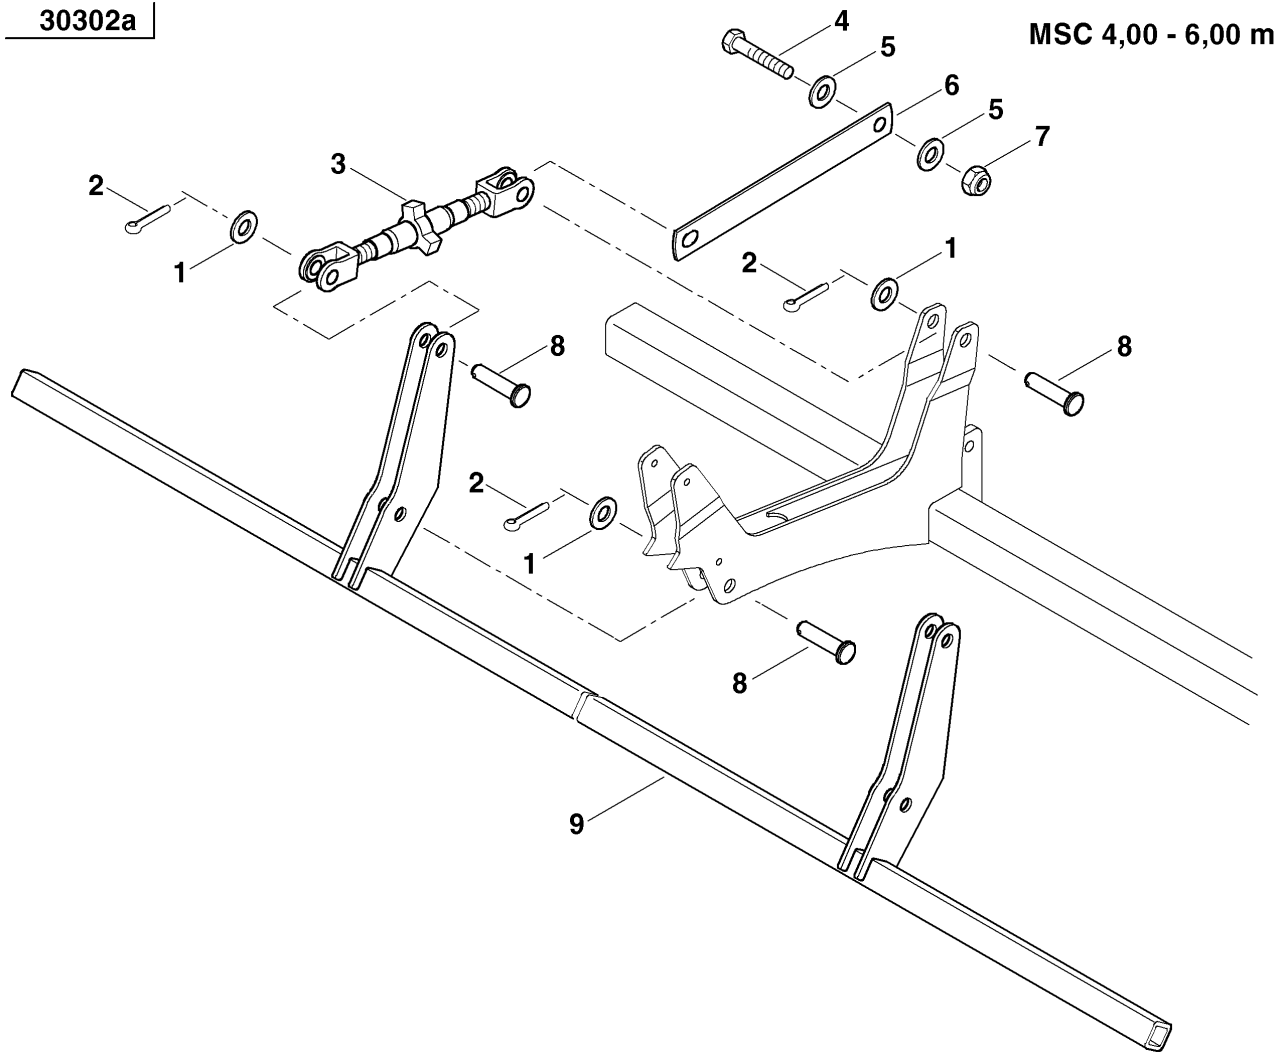

MSC 4,00 - 6,00 m Fold / Press wheel

PosNo.	Part No.	Qty.
1	AC646342	6
2	KG01253661	6
3	KK361120	2
4	KG00486361	2
5	KG01268161	4
6	AC356278	2
7	KG01068361	2
8	AC356534	6
9	AC356208	1

30302a