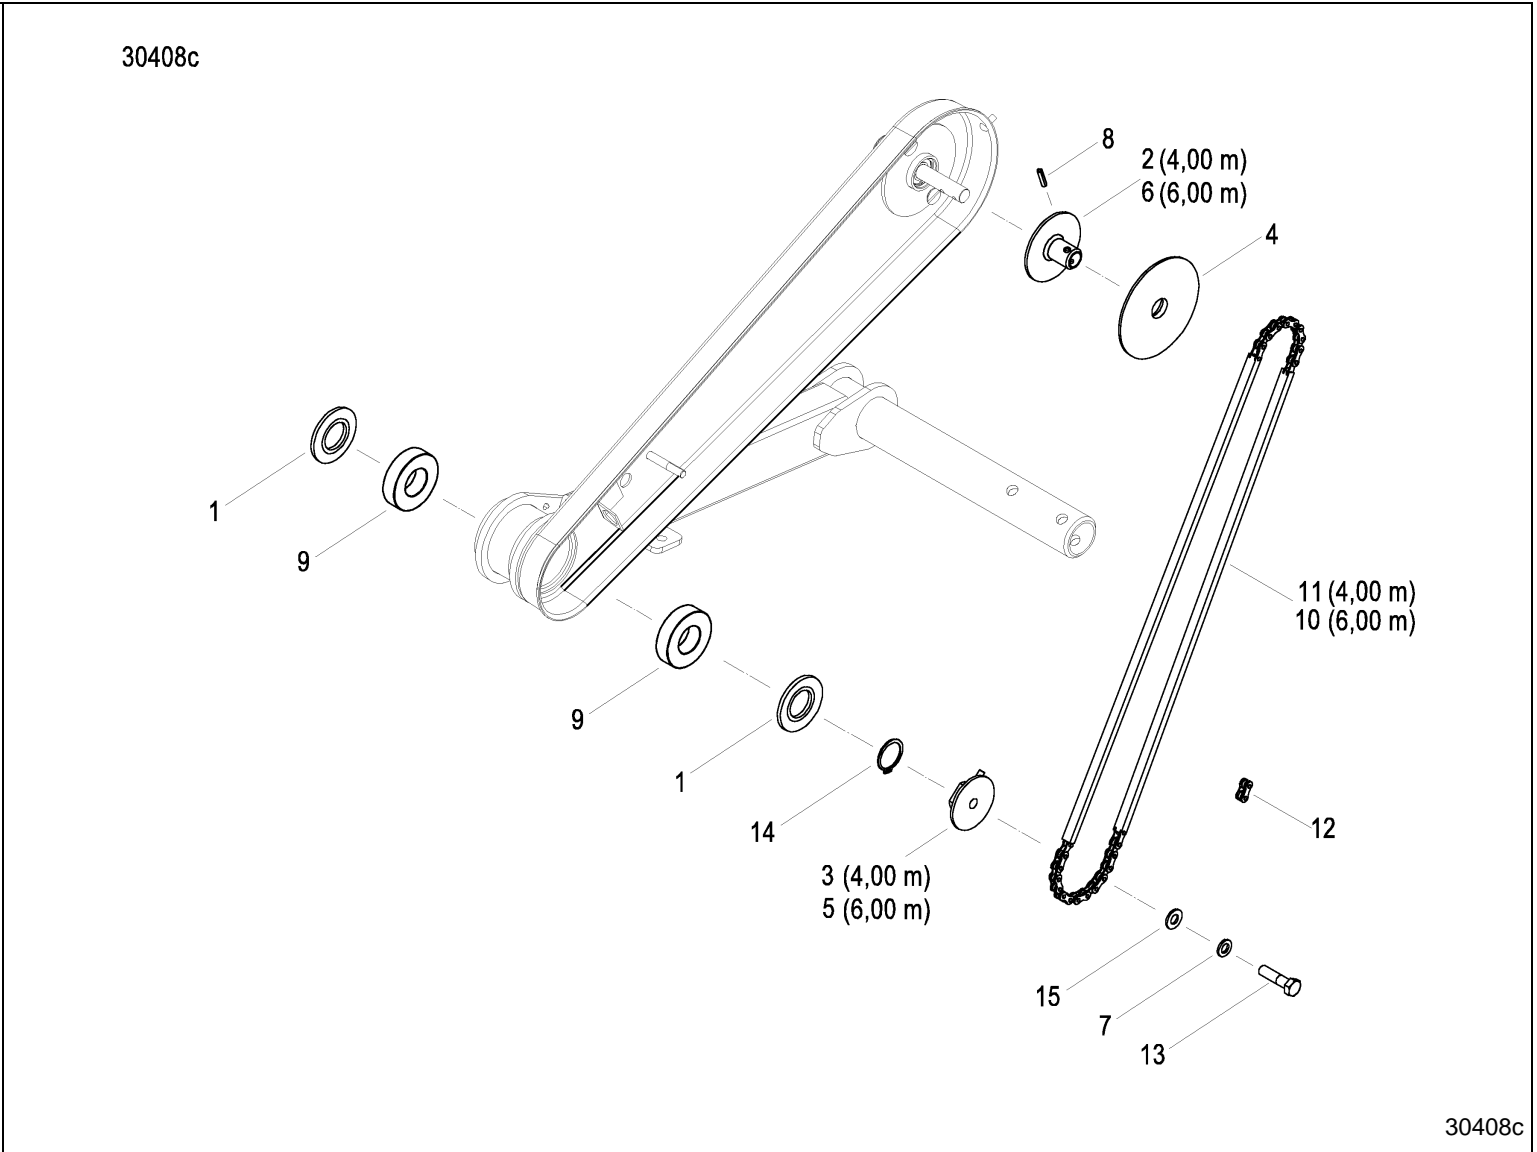

MSC 4,00 - 6,00 m Fold / Axle and wheels

PosNo.	Part No.	Qty.
1	AC318407	1
2	AC356085	1
3	AC494710	1
4	AC499799	1
5	KG01067561	1
6	KG01267361	1
7	AC356086	1

MSC 4,00 - 6,00 m Fold / Axle and wheels

PosNo.	Part No.	Qty.
1	AC357681	1
2	AC581811	1
3	AC646312	2
4	AC852735	1
5	KG00474361	1
6	KG01067661	2