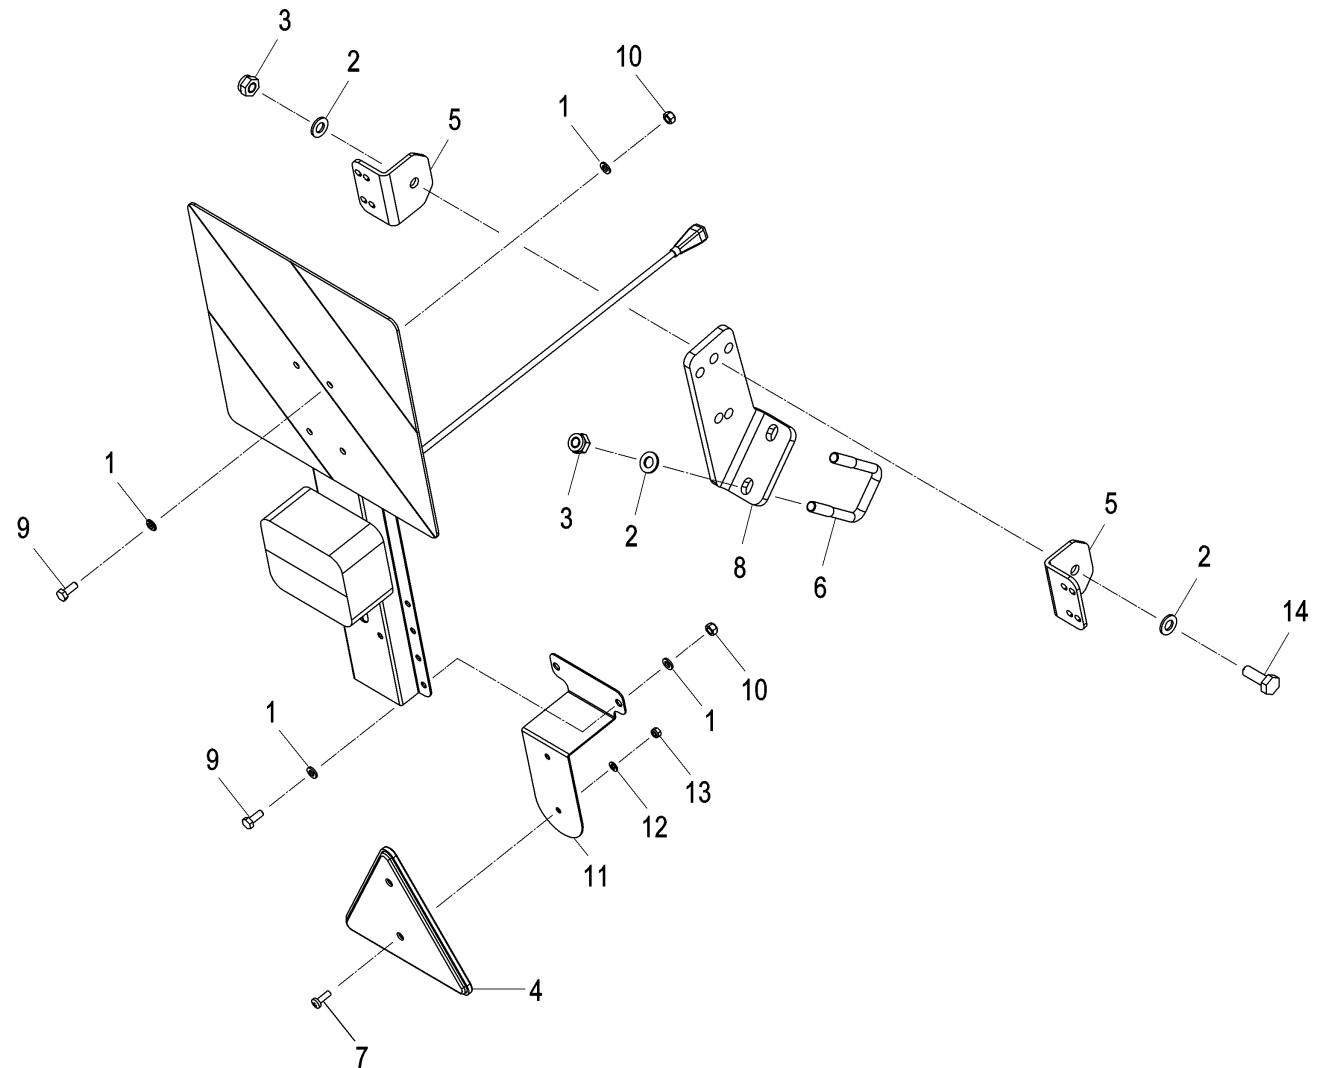

MSC 4,00 - 6,00 m Fold / Lighting equipment

PosNo.	Part No.	Qty.
1	KG01267261	12
2	KG01267461	8
3	KG01067661	6
4	AC351026	2
5	AC494625	4
6	AC495830	2
7	KG00681000	4
8	AC494250	2
9	KG00468761	6
10	KG01067361	6
11	AC350941	2
12	KG01263700	4
13	KG01070900	4
14	KG00474361	2

30550

30550