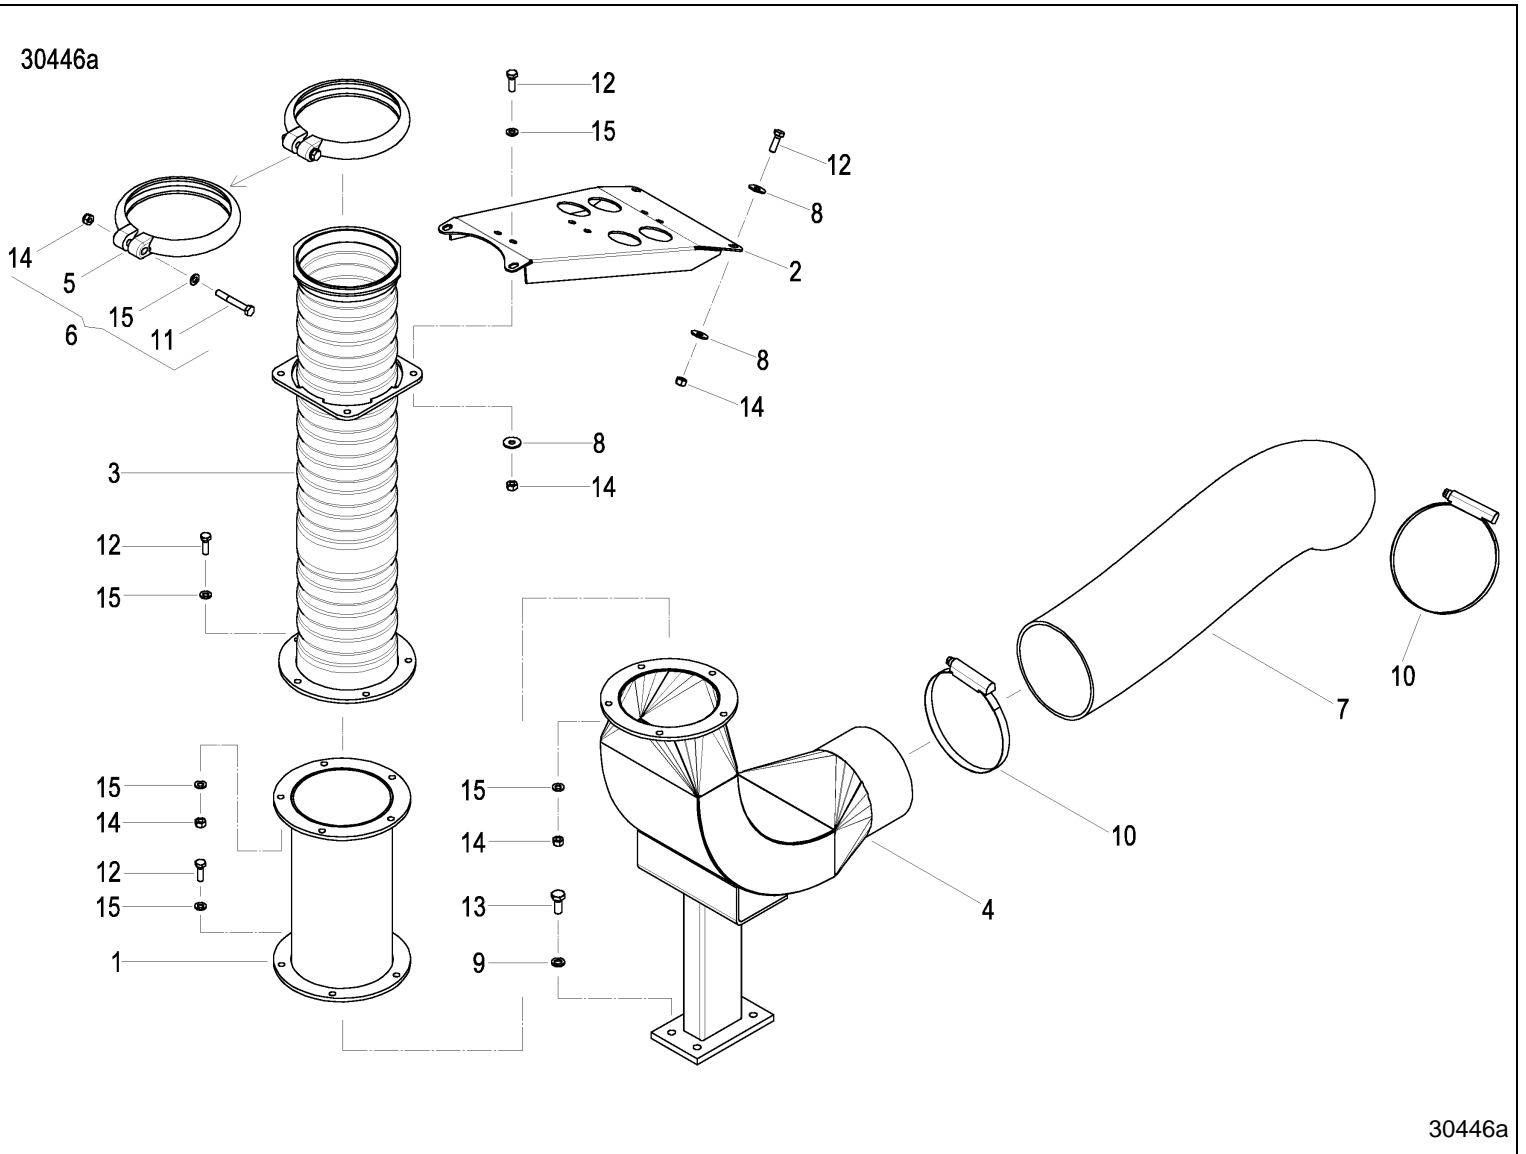

MSC 4,00 - 6,00 m Fold / Distribution system Ø135

PosNo.	Part No.	Qty.
1	AC356244	1
2	AC356782	1
3	AC488250	1
4	AC488982	1
5	AC490810	1
6	AC491810	1
7	AC608099	1
8	AC646492	6
9	AC647062	4
10	AC687461	2
11	KG00353661	1
12	KG00472161	14
13	KG00474261	4
14	KG01067561	14
15	KG01267361	22