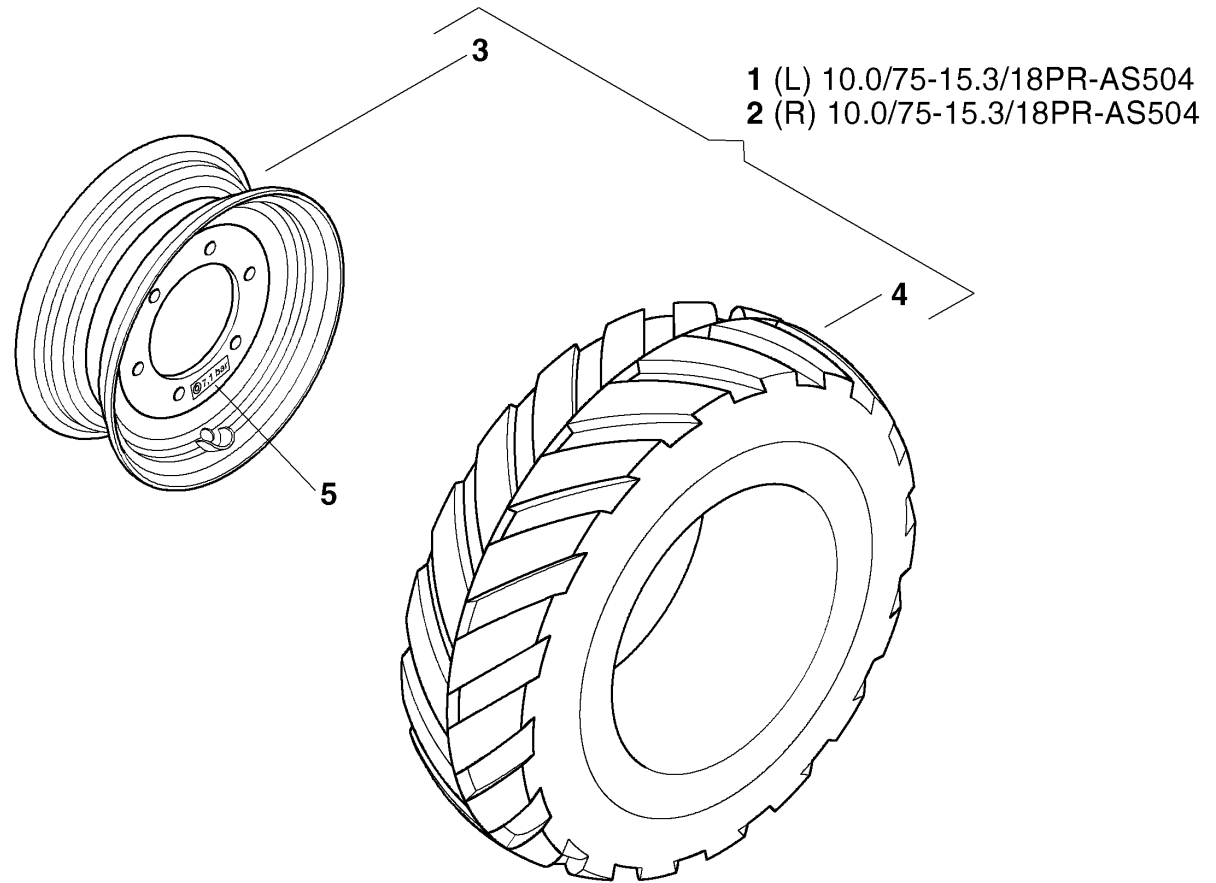

MSC 4,00 - 6,00 m Fold / Wheel packer rear

PosNo.	Part No.	Qty.
1	AC357963	1
2	AC357962	1
3	AC356982	1
4	AC356981	1
5	AC356971	1

30335a

30335a