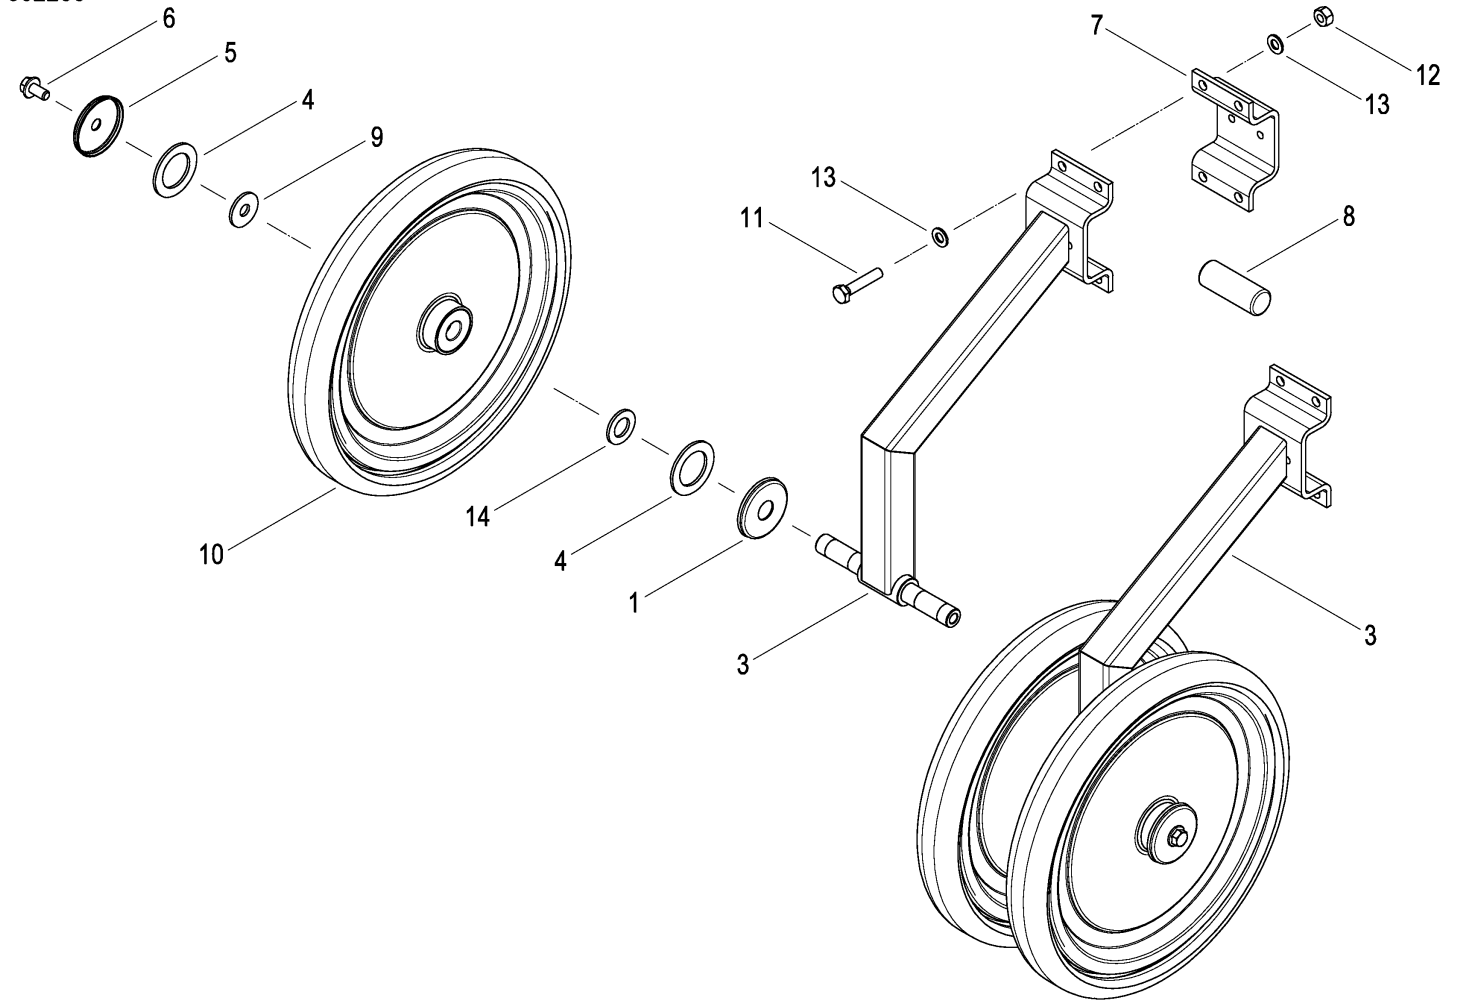

MSC 4,00 - 6,00 m Fold / Press wheel

PosNo.	Part No.	Qty.
1	AC351357	2
2	AC353115	1
3	AC353234	1
4	AC353946	4
5	AC495692	2
6	AC495719	2
7	AC497399	1
8	AC497953	4
9	AC646442	2
10	AC819921	2
11	KG00474761	4
12	KG01067661	4
13	KG01267461	8
14	KG01267961	2

30220c

30220c