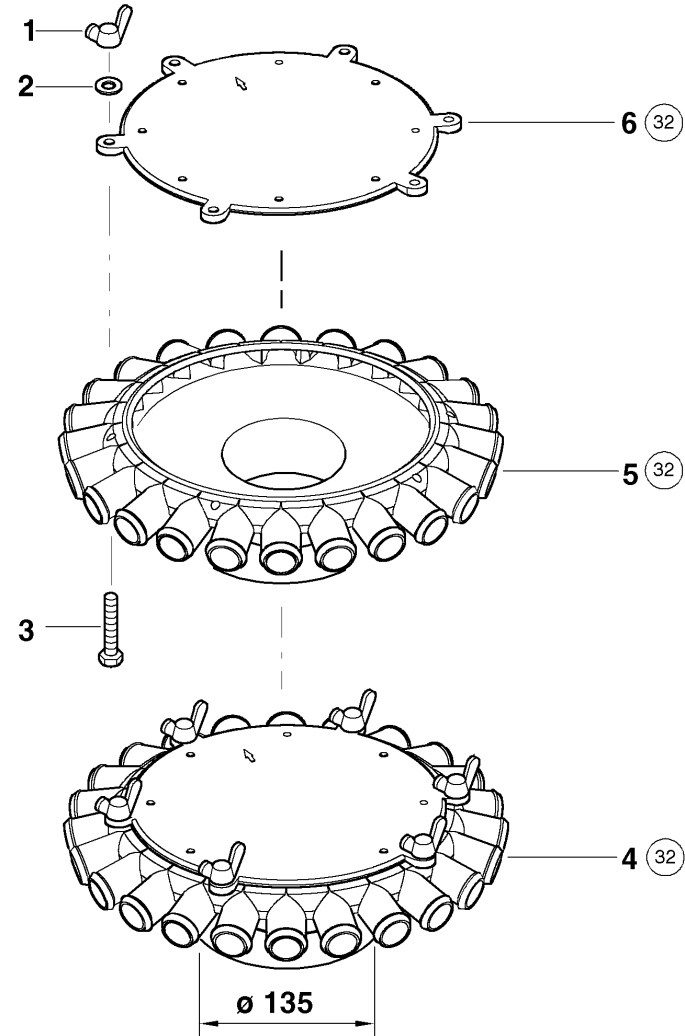

MSC 4,00 - 6,00 m Fold / Distribution system Ø135

PosNo.	Part No.	Qty.
1	KG01095500	6
2	KG01263800	6
3	KG00392900	6
4	AC495443	1
6	AC495442	1
7	AC490776	1

40772b

40772b