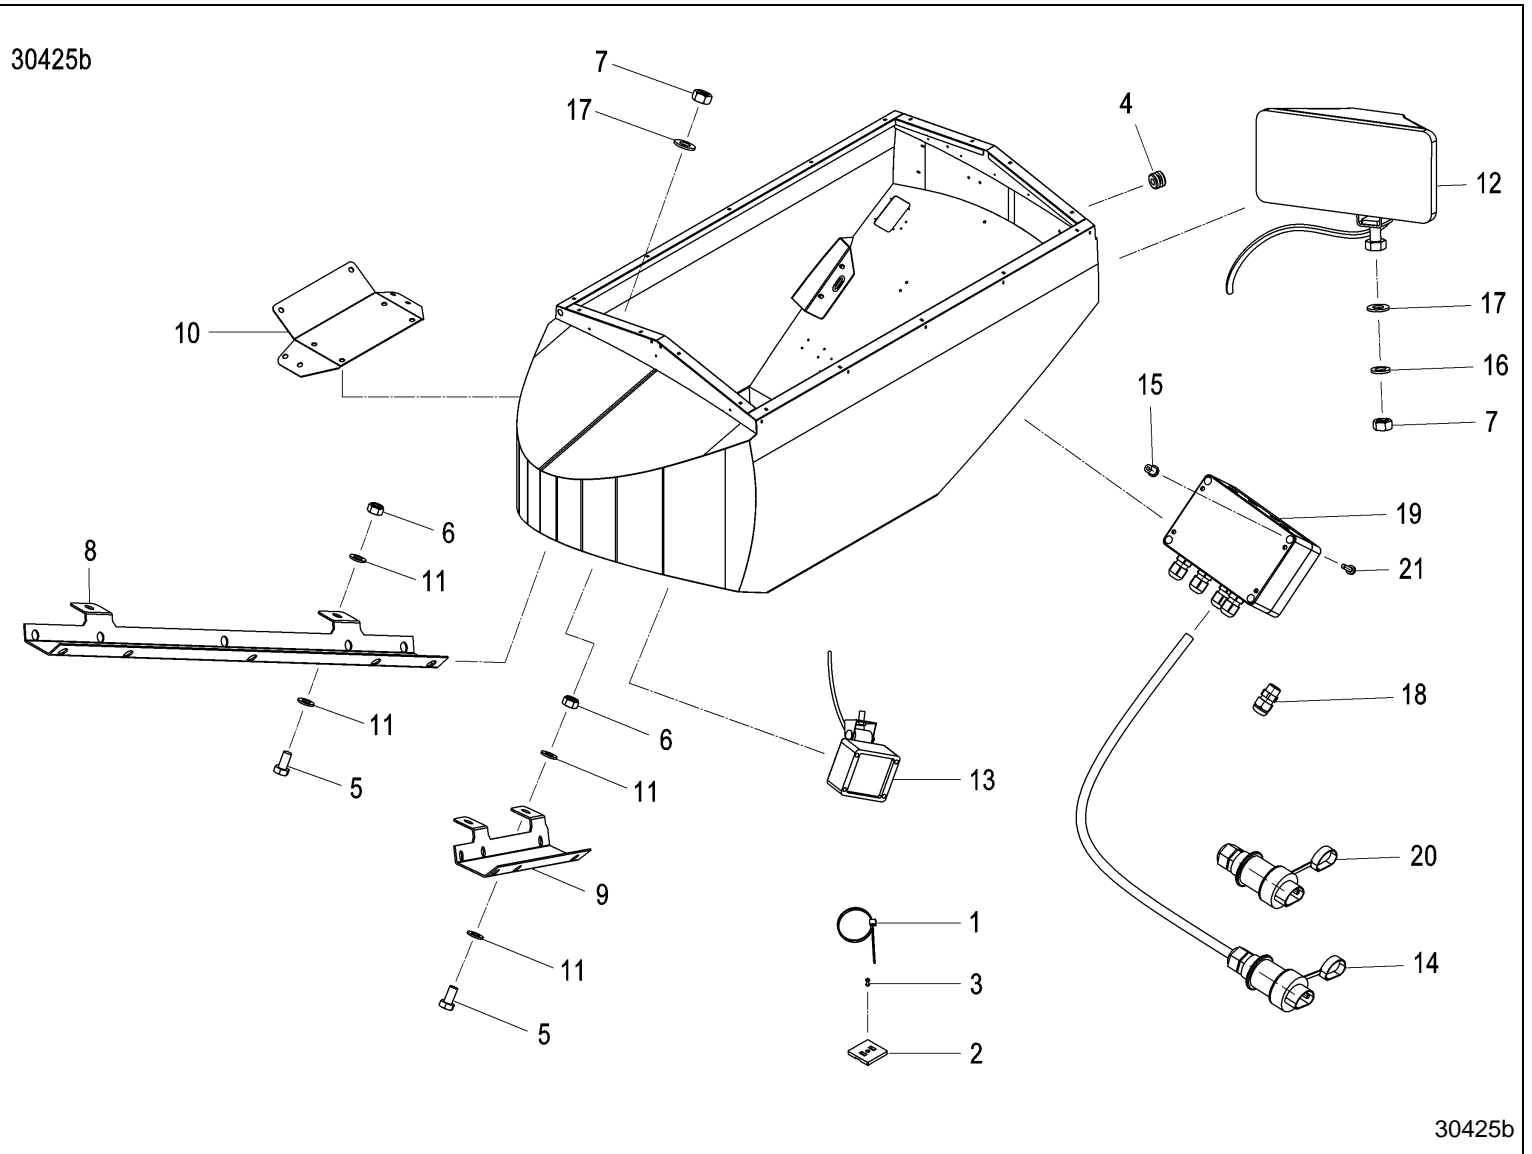

MSC 4,00 - 6,00 m Fold / Lighting equipment

PosNo.	Part No.	Qty.
1	AC687351	9
2	AC689324	9
3	AC657501	9
4	AC689323	3
5	KG00471761	6
6	KG01067561	6
7	KG01067661	3
8	AC356787	2
9	AC356788	2
10	AC356789	1
11	KG01267361	12
12	AC351750	1
13	AC351751	2
14	AC353137	1
15	AC657801	4
16	AC647062	1
17	KG01267461	2
18	VNB0153973	1
19	AC351522	1
20	AC492816	1
21	AC635325	4