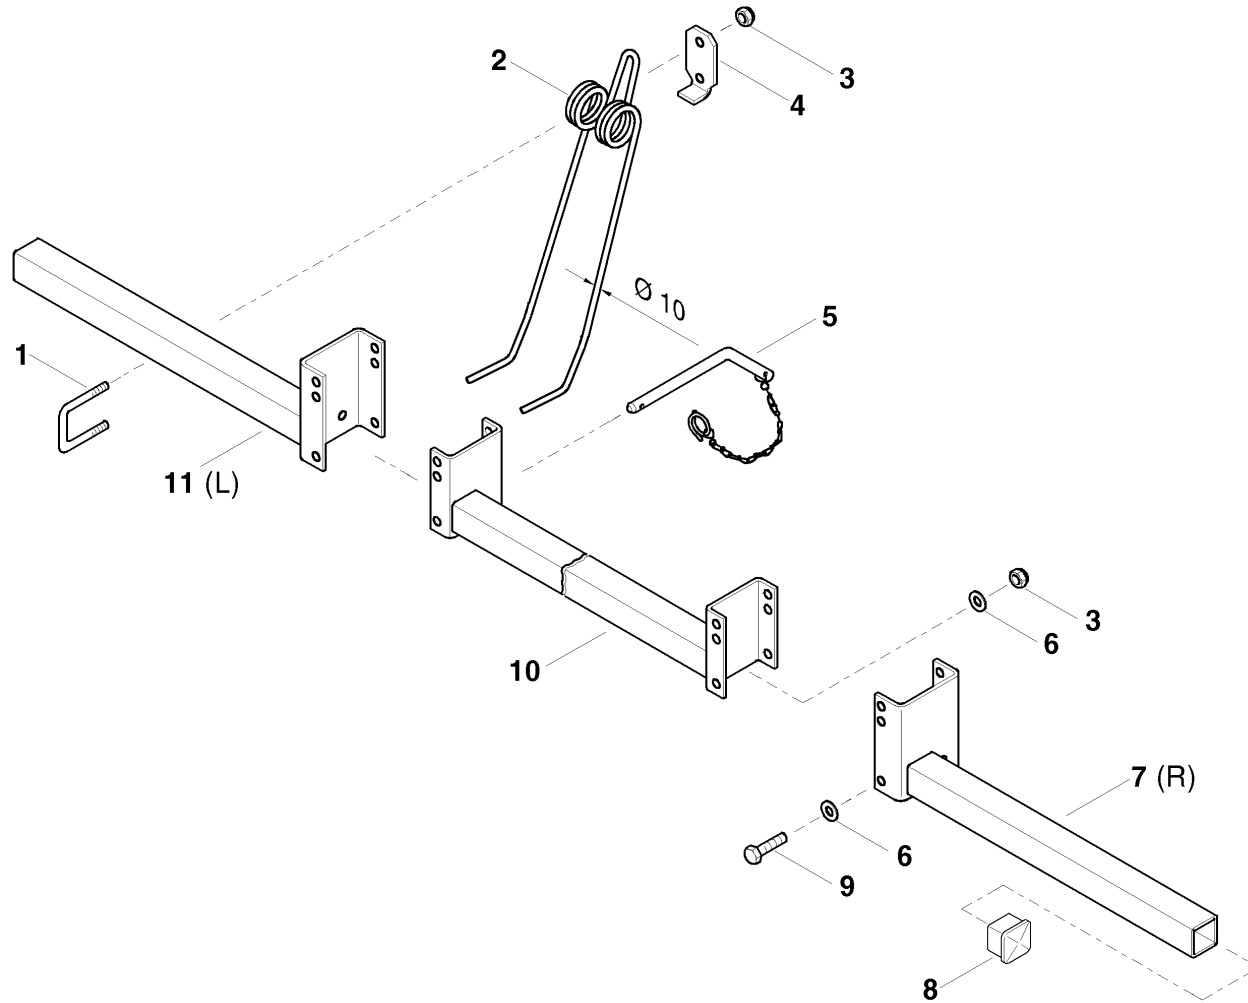

MSC 4,00 - 6,00 m Fold / S-following harrow

PosNo.	Part No.	Qty.
1	AC495830	1
2	AC351034	1
3	KG01067661	4
4	AC496514	1
5	AC495769	2
6	KG01267461	8
7	AC356844	1
8	AC688028	2
9	KG00474361	4
10	AC495764	1
11	AC356845	1

30307b

30307b