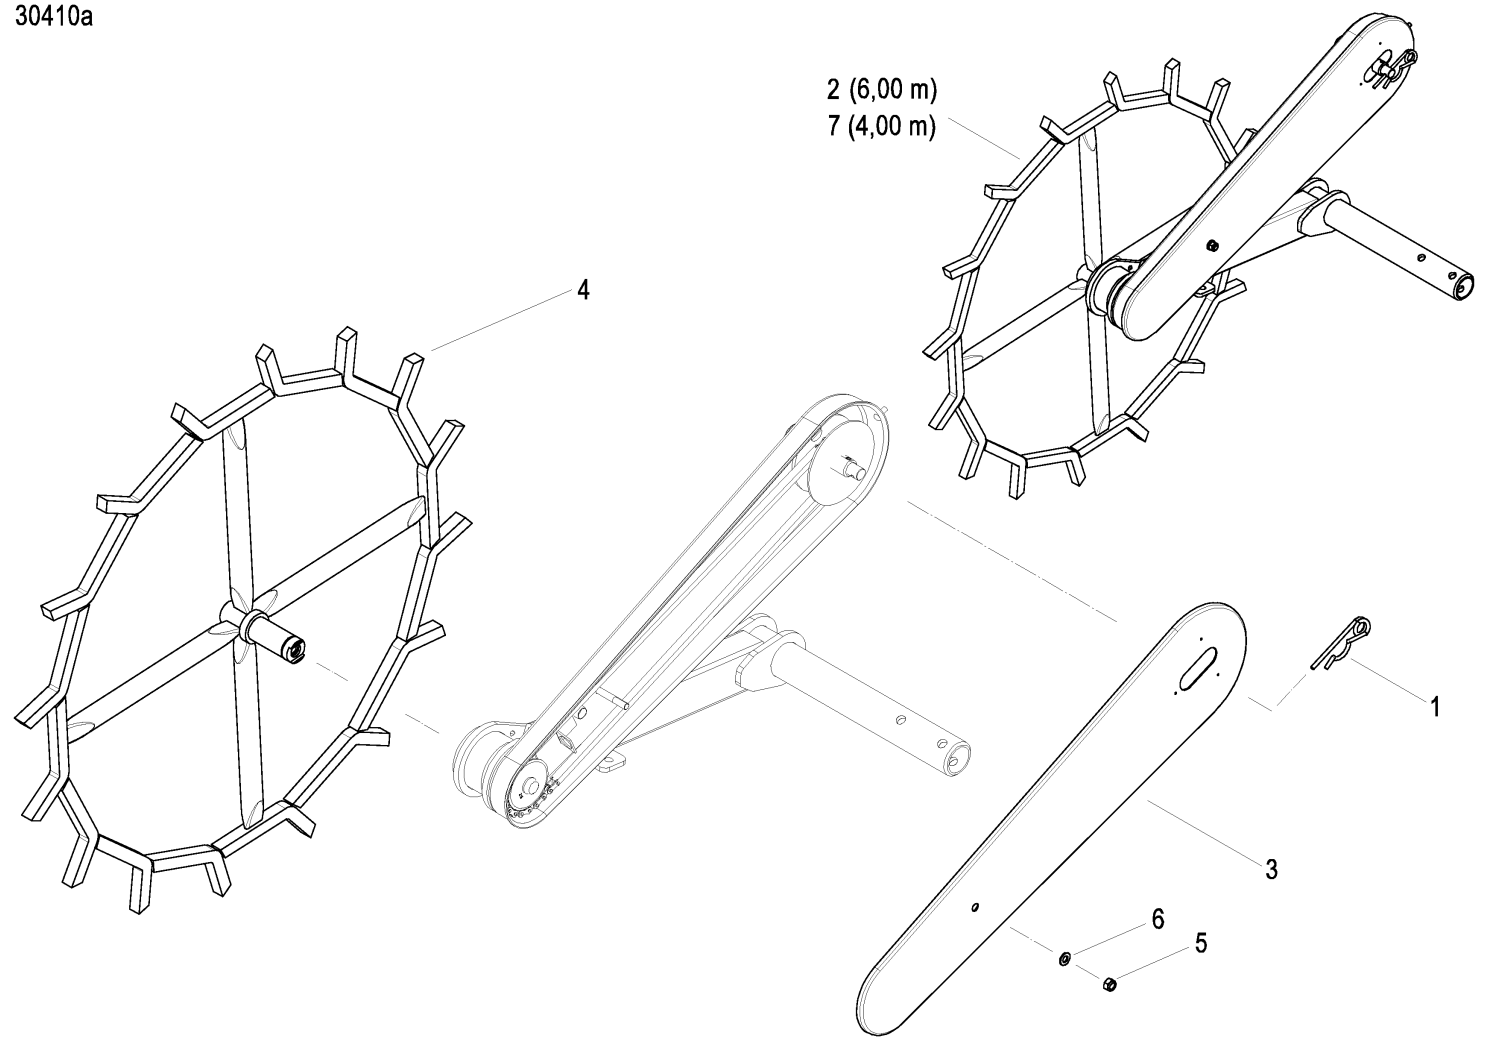

MSC 4,00 - 6,00 m Fold / Axle and wheels

PosNo.	Part No.	Qty.
1	AC318407	1
2	AC356085	1
3	AC494710	1
4	AC499799	1
5	KG01067561	1
6	KG01267361	1
7	AC356086	1