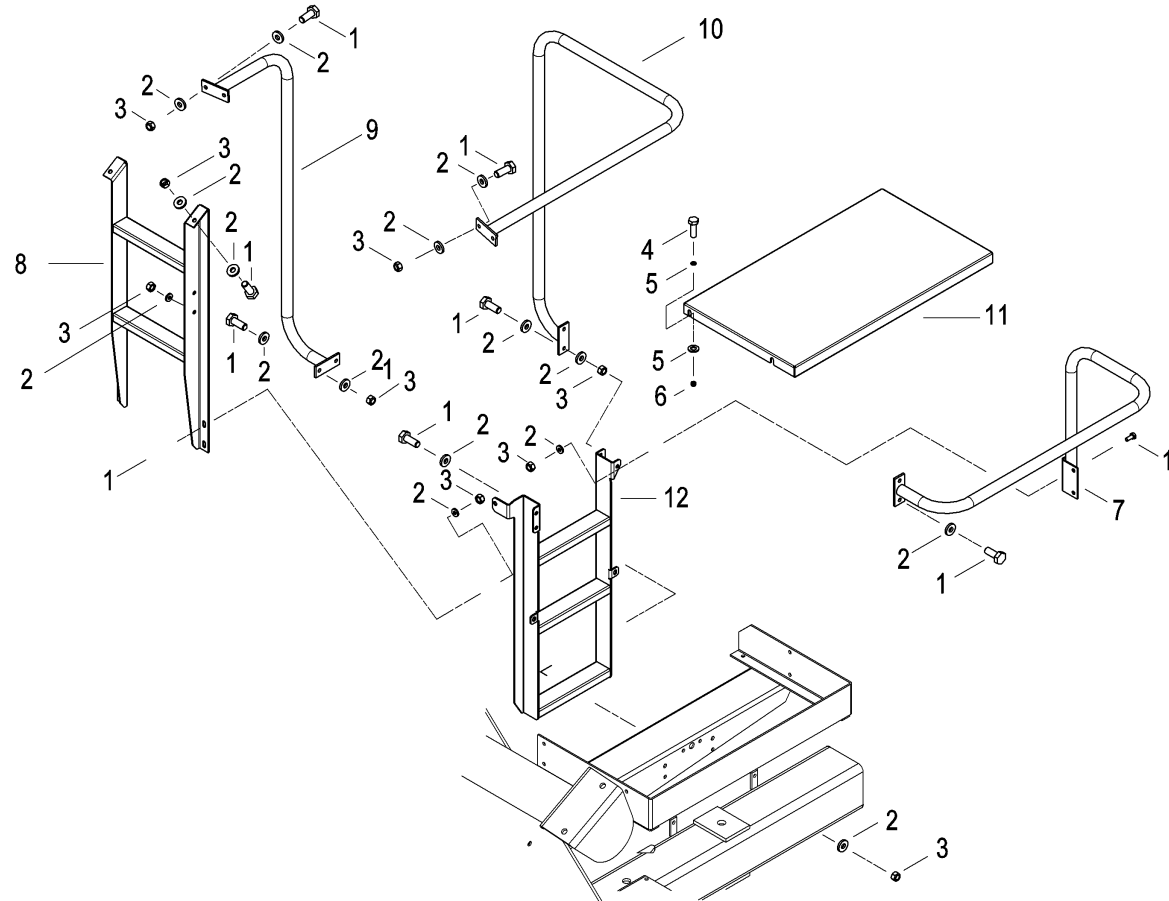

MSC 4,00 - 6,00 m Fold / Loading equipment

PosNo.	Part No.	Qty.
1	KG00474261	12
2	KG01267461	22
3	AC640858	12
4	KG00472161	4
5	KG01267361	8
6	KG01067561	4
7	AC356202	1
8	AC356200	1
9	AC356199	1
10	AC356198	1
11	AC356129	1
12	AC356201	1

30417b

30417b