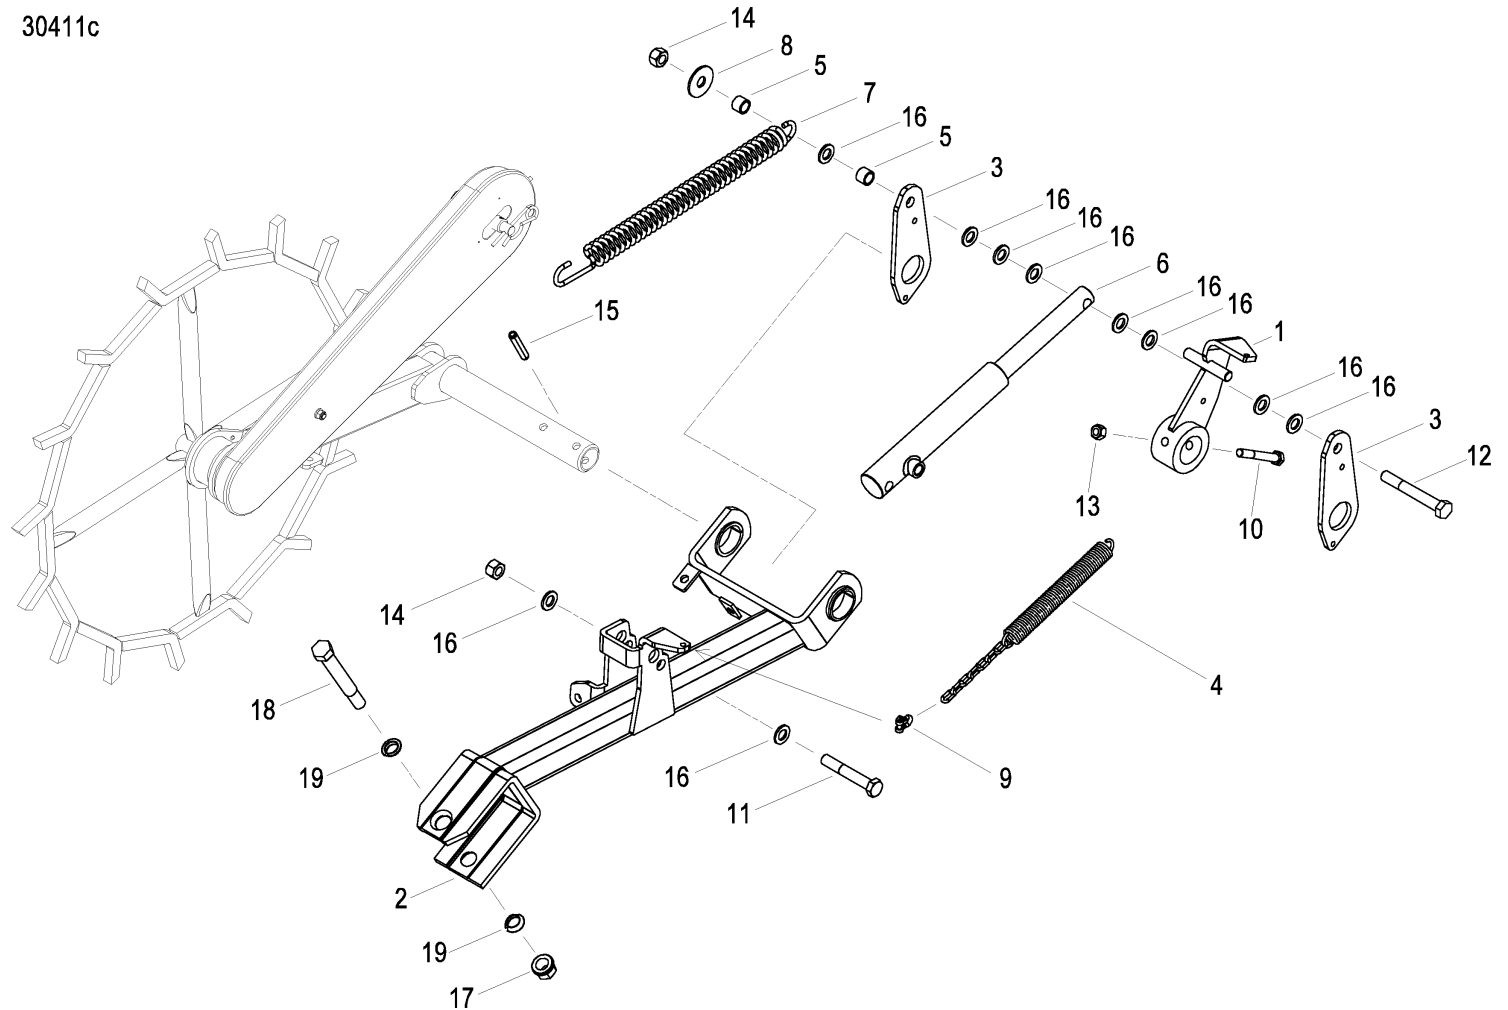

MSC 4,00 - 6,00 m Fold / Axle and wheels

PosNo.	Part No.	Qty.
1	AC356207	1
2	AC356344	1
3	AC357682	2
4	AC494723	1
5	AC499183	2
6	AC499956	1
7	AC499986	1
8	AC646482	1
9	AC661152	1
10	KG00337561	1
11	KG00339361	1
12	KG00362961	1
13	KG01067761	1
14	KG01067961	2
15	KG01195662	1
16	KG01267761	10
17	KK016049	1
18	KK032816	1
19	KK012813	2

30411c

30411c