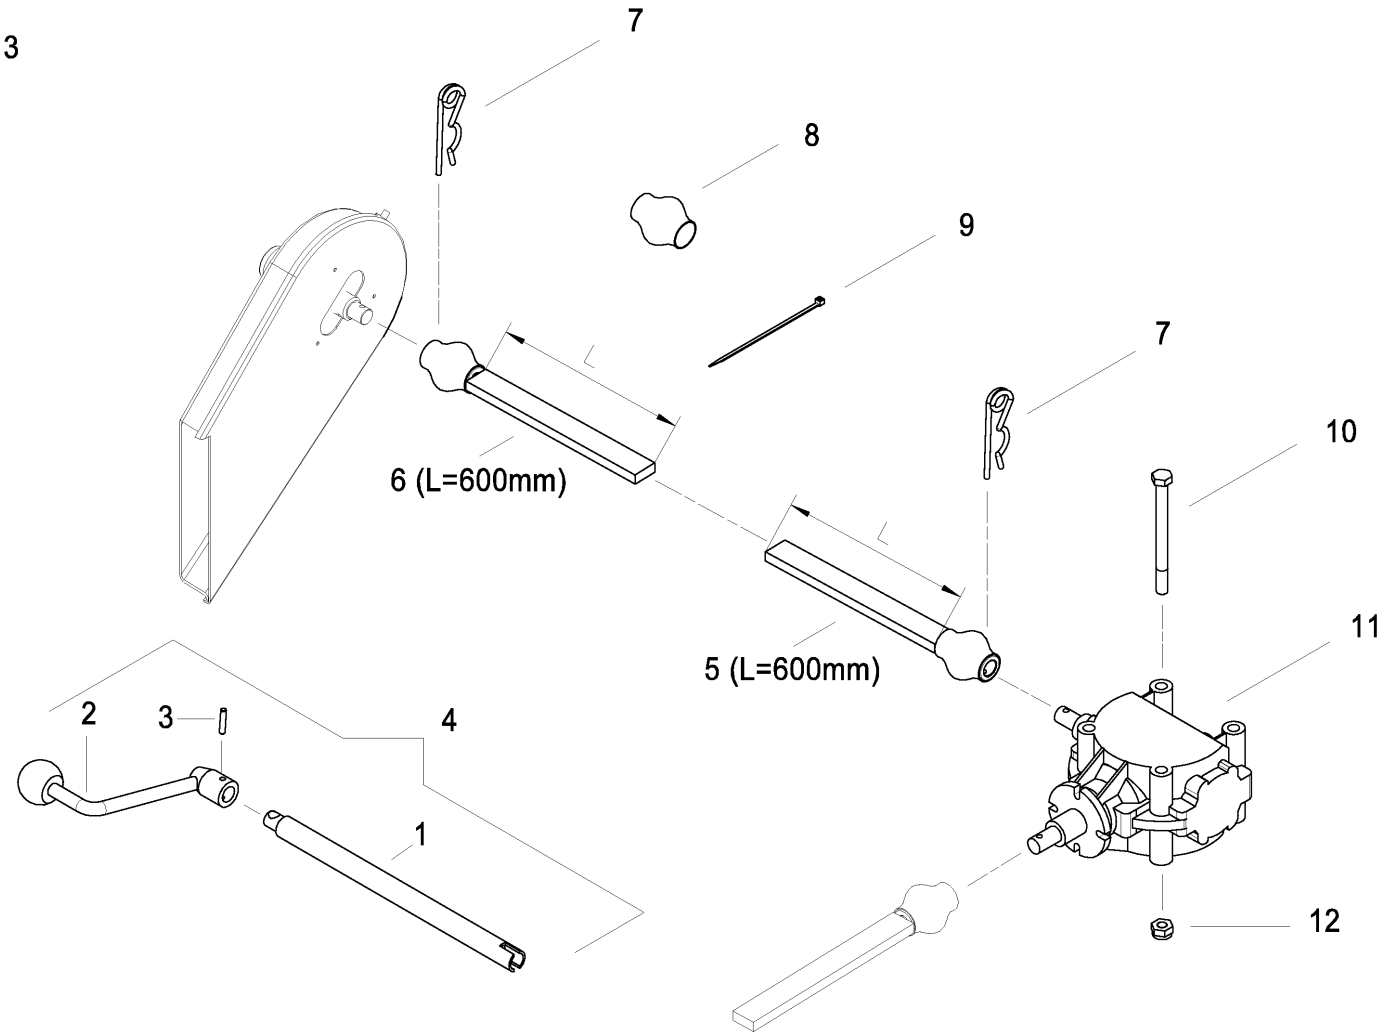

MSC 4,00 - 6,00 m Fold / Connection tube

PosNo.	Part No.	Qty.
1	AC488347	1
2	AC496185	1
3	AC652382	1
4	AC488066	1
5	AC852135	1
6	AC852133	4
7	AC318407	2
8	AC496796	1
9	AC687351	1
10	KG00356561	4
11	AC420812	1
12	KG01067661	4

30413

30413