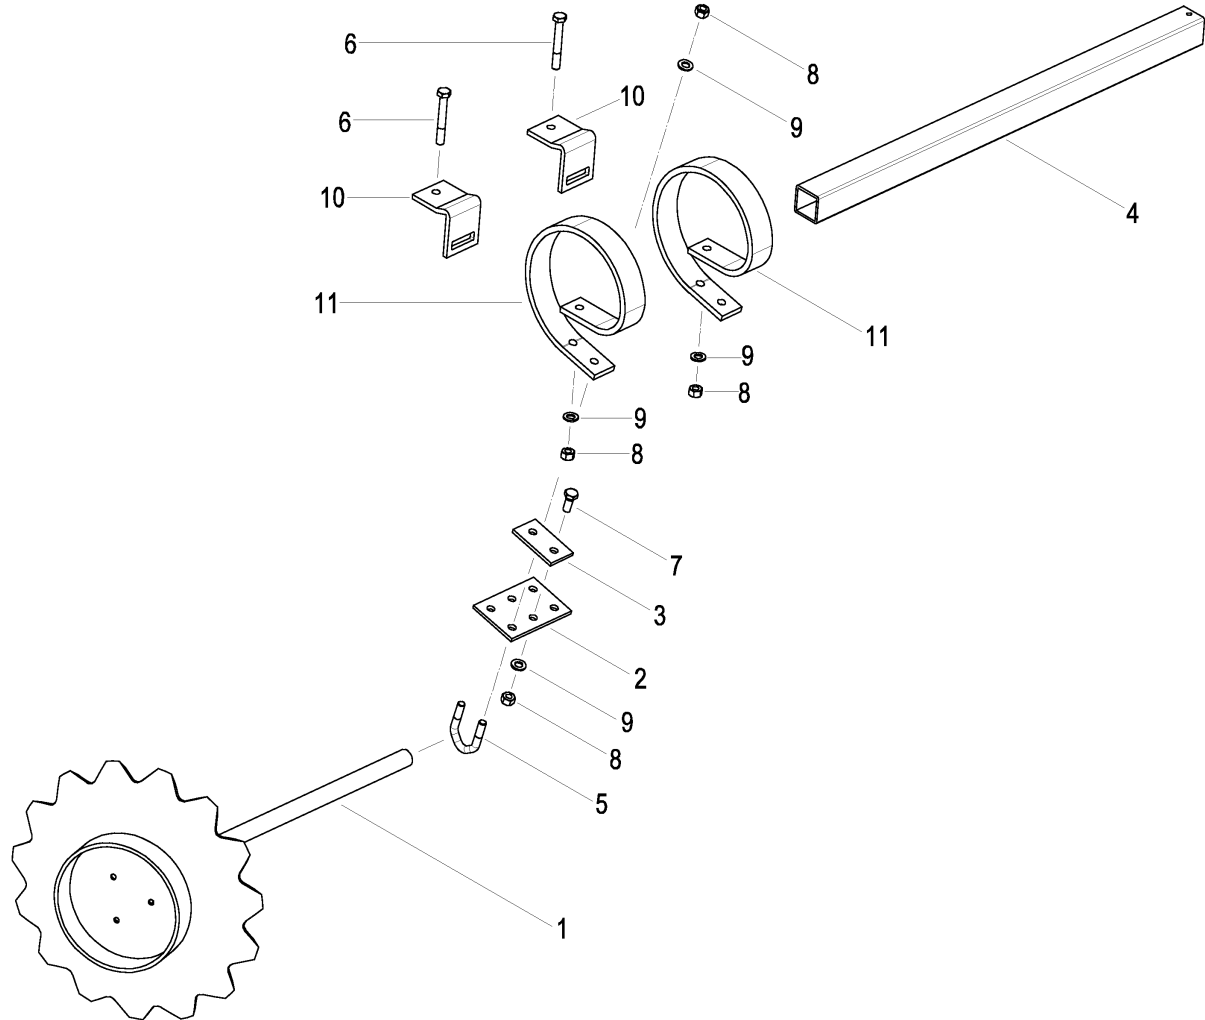

MSC 4,00 - 6,00 m Fold / Marker disc

PosNo.	Part No.	Qty.
1	AC356083	2
2	AC356264	2
3	AC356265	2
4	AC356525	2
5	AC356913	4
6	KG00358261	4
7	KG00476561	4
8	KG01067761	16
9	KG01267561	16
10	KW111099038	4
11	KW111099060	4

30434b

30434b