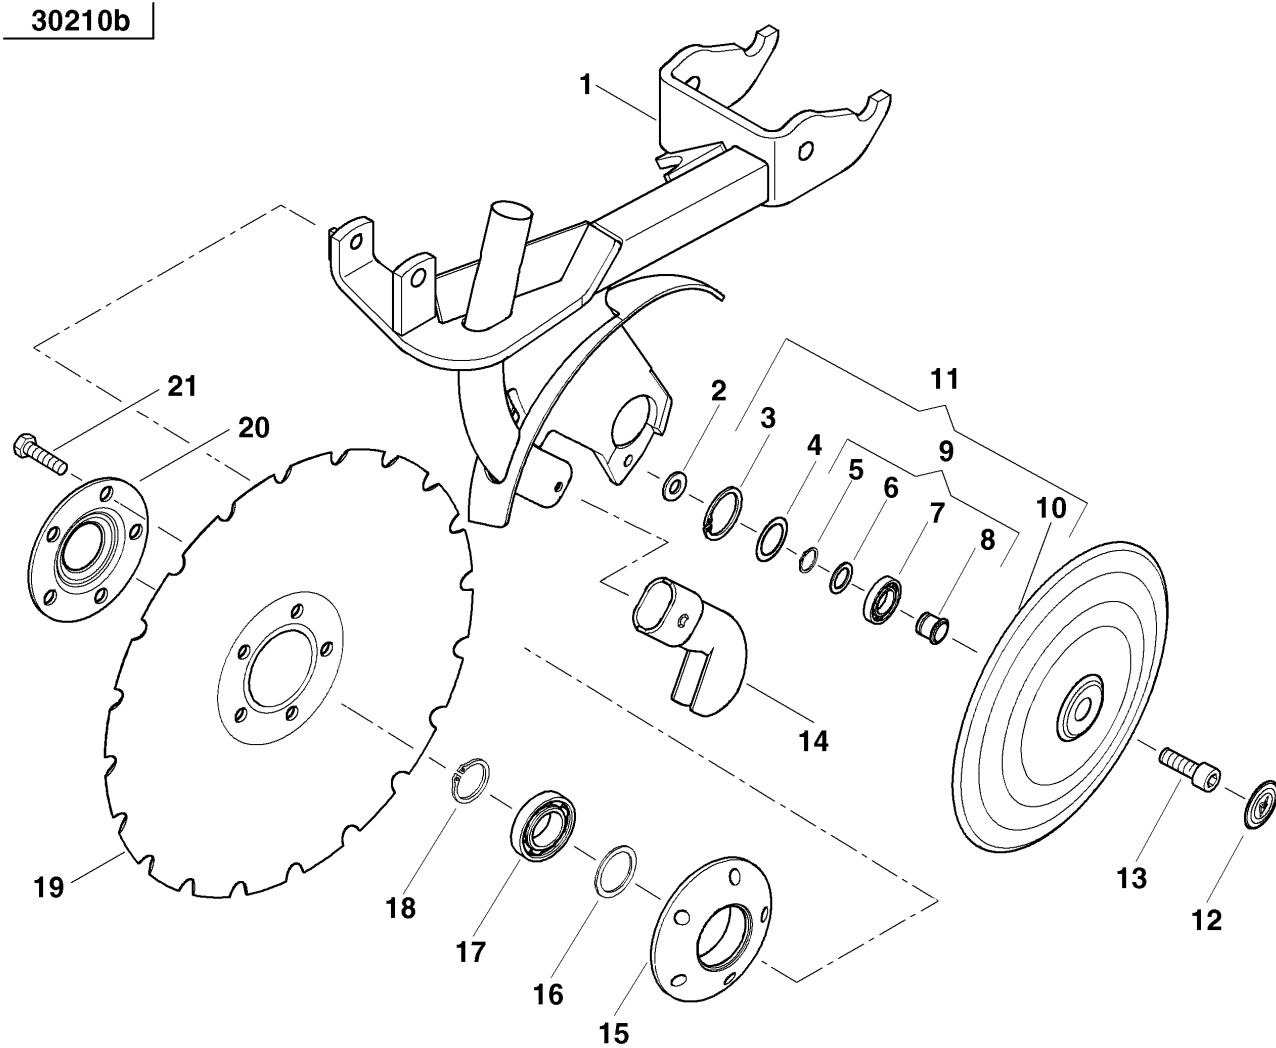

MSC 4,00 - 6,00 m Fold

Spare Parts Manual

Article number: AC754813
Language: EN
Production year (from): 2012
Prod. Series nr (from):
ACPNDXX61253 < Mach. ID <=

MSC 4,00 - 6,00 m Fold / Table of Contents

PosNo.	Assembly group	Page
1/35	CX-MULCH COULTER	1
1/40	PRESS WHEEL	6
6/10	COULTER BAR	12
3/10	S-FOLLOWING HARROW	13
3/100	S-FOLLOWING HARROW	14
3/10	S-FOLLOWING HARROW	15
3/100	S-FOLLOWING HARROW	16
76/10	ACCESS	21
4/10	PRE-EMERGENCE MARKER	24
28/10	DISC MARKER SINGLE HYDR.FOLDABLE	29
28/100	DISC MARKER SINGLE HYDR.FOLDABLE	34
25/10	MARKER DISC	35
64/10	HARROW DISC	37
65/10	WHEEL PACKER	55
66/10	WHEEL PACKER REAR	57
92/10	TRACK ERADICATOR FOR TRACTOR TRACKS	68
97/10	STONE DEFLECTOR	70
73/10	BRAKE	72
9/10	HOPPER	84
44/10	FILLING AUGER	92
8/10	LOADING EQUIPMENT	101
10/10	FRAME	102
67/10	DRAWBAR	116
14/100	HYDR. FAN	119
78/10	EXTERNAL OIL SUPPLY SYSTEM	119
15/10	AXLE AND WHEELS	130
15/110	CONNECTION TUBE	136
16/10	METERING DEVICE	139
17/10	ELECT. SEED RATE ADJUSTMENT	139
24/10	DISTRIBUTION SYSTEM Ø135	148
81/10	SIGNUS	155
781/10	SIGNUS	161
81/10	SIGNUS	163
60/160	ELEKTRONIC ISO MATCH TELLUS / ELEKTRONIC FOCUS 2	166
82/10	SEED FLOW CONTROL	178
7/10	LIGHTING EQUIPMENT	179

MSC 4,00 - 6,00 m Fold / Table of Contents

PosNo.	Assembly group	Page
7/20	LIGHTING EQUIPMENT	179
51/10	ADDITIONAL EQUIPMENT	185
50/10	LABEL	186

MSC 4,00 - 6,00 m Fold / CX-mulch coultter

PosNo.	Part No.	Qty.
1	AC353154	1
2	KG01267461	1
3	KG01128262	1
4	AC674202	1
5	AC658311	1
6	AC674552	1
7	KG01355200	1
8	AC497456	1
9	AC497224	1
10	AC497223	1
11	AC497222	1
12	AC495730	1
13	AC632072	1
14	AC495799	1
15	AC353367	1
16	AC674656	1
17	AC671261	1
18	KG01099062	1
19	AC353950	1
20	AC353559	1
21	AC631335	5