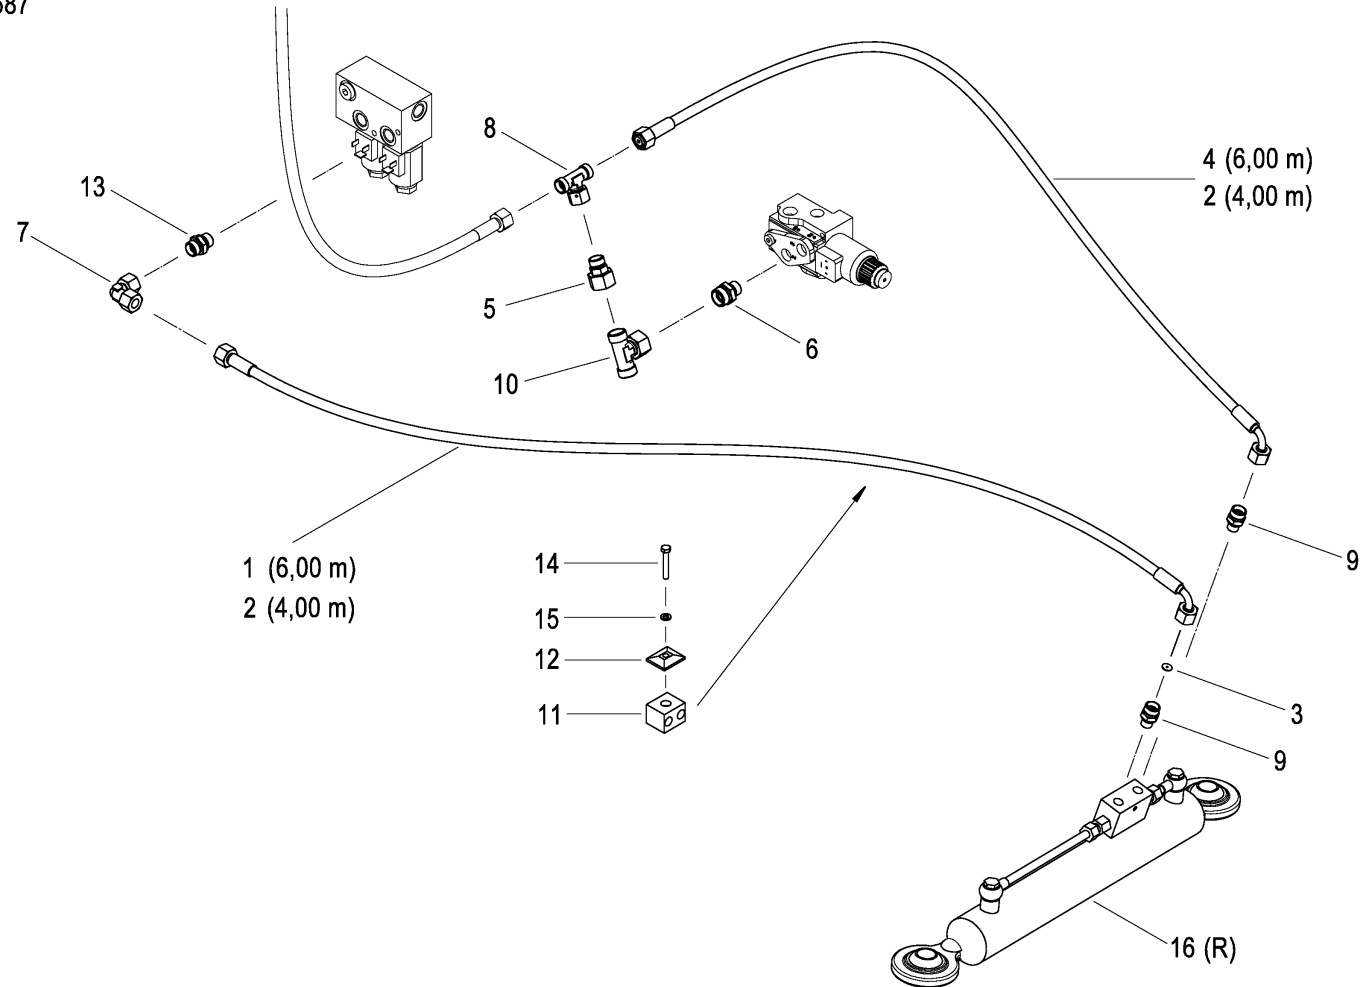

MSC 4,00 - 6,00 m Fold / Disc marker single hydr.foldable

PosNo.	Part No.	Qty.
1	AC356938	1
2	AC356983	2
3	AC357955	1
4	AC484935	1
5	AC688022	1
6	AC688063	1
7	AC688121	1
8	AC688131	1
9	AC688241	1
10	AC688443	1
11	AC688522	4
12	AC688523	4
13	AC688600	1
14	KG00351061	4
15	KG01267261	4
16	MAE000F653	1

30587

30587