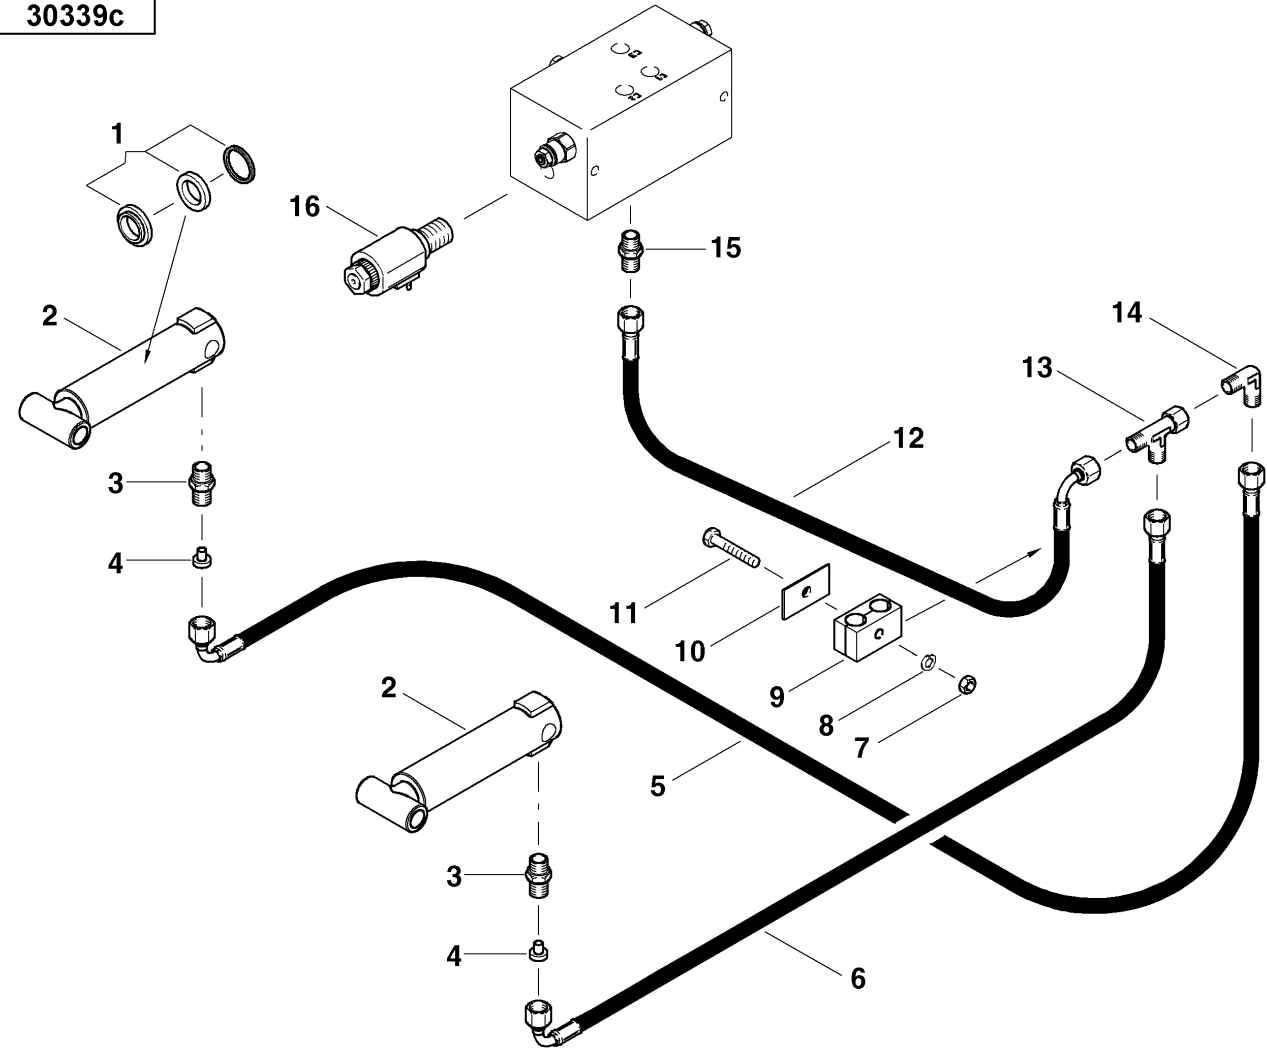

MSC 4,00 - 6,00 m Fold / Pre-emergence marker

PosNo.	Part No.	Qty.
1	AC497690	1
2	AC481932	2
3	AC688493	2
4	AC497444	2
5	AC480971	1
6	AC357971	1
7	KG01051961	2
8	KG01281661	2
9	AC688526	1
10	AC688530	1
11	KG00353361	2
12	AC356941	1
13	AC688051	1
14	AC688076	1
15	AC688600	1
16	AC688109	1

30339c

30339c