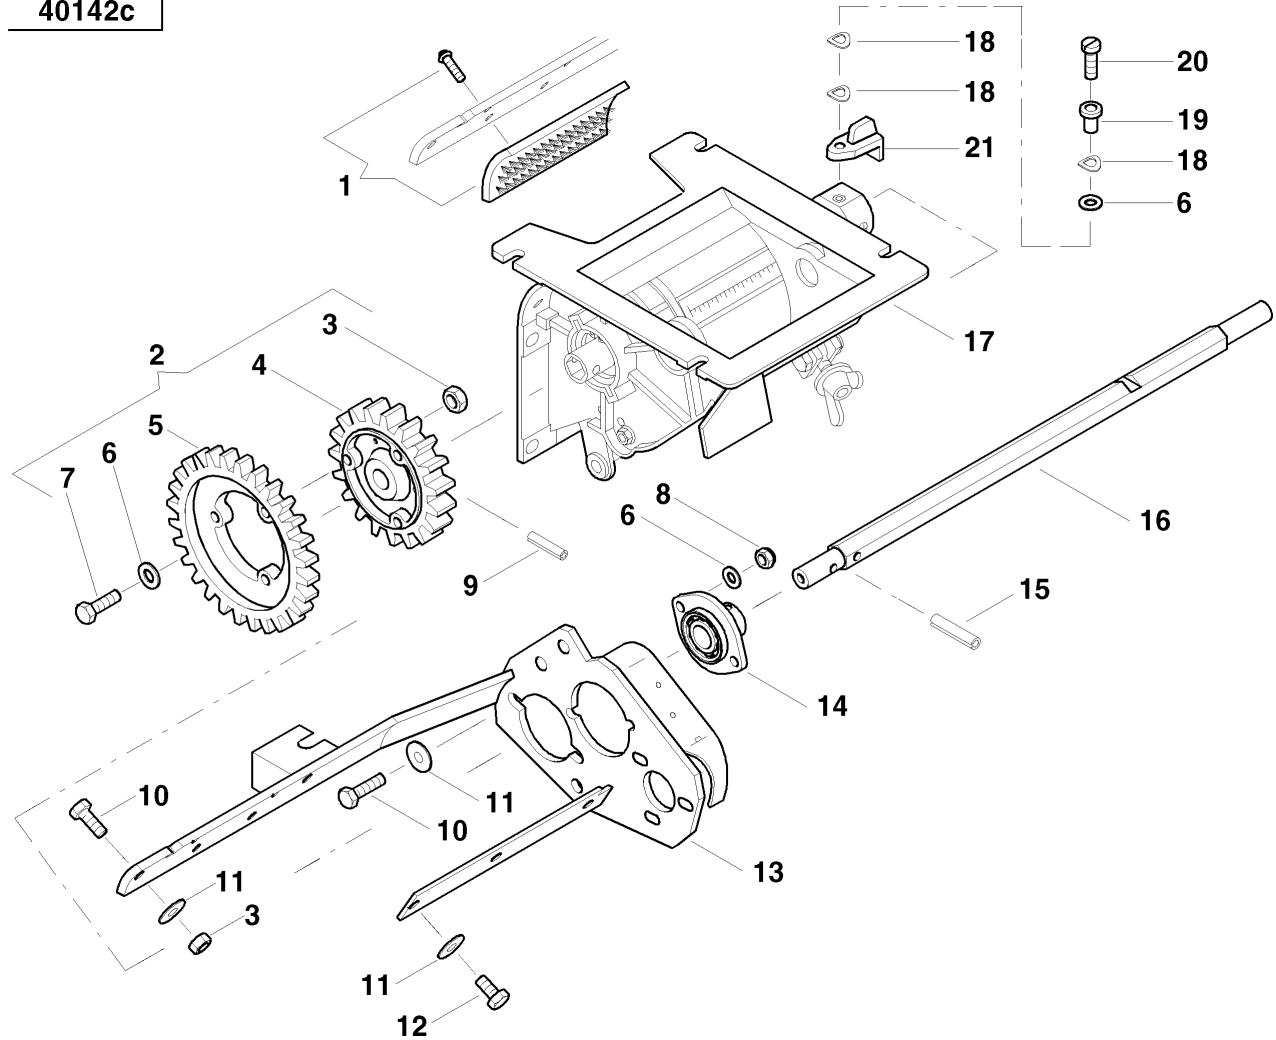

MSC 4,00 - 6,00 m Fold / Elect. seed rate adjustment

PosNo.	Part No.	Qty.
1	AC489174	1
2	AC489432	1
3	KG01055300	3
4	AC489812	1
5	AC489805	1
6	KG01263800	3
7	KG00495300	3
8	KG01071000	2
9	KG01225000	1
10	KG00495200	4
11	AC646477	5
12	KG00495100	1
13	AC489364	1
14	AC489144	1
15	KG01224900	1
16	AC489109	1
17	AC489165	1
18	AC647917	3
19	AC489111	1
20	AC635347	1
21	AC489048	1

40142c

40142c