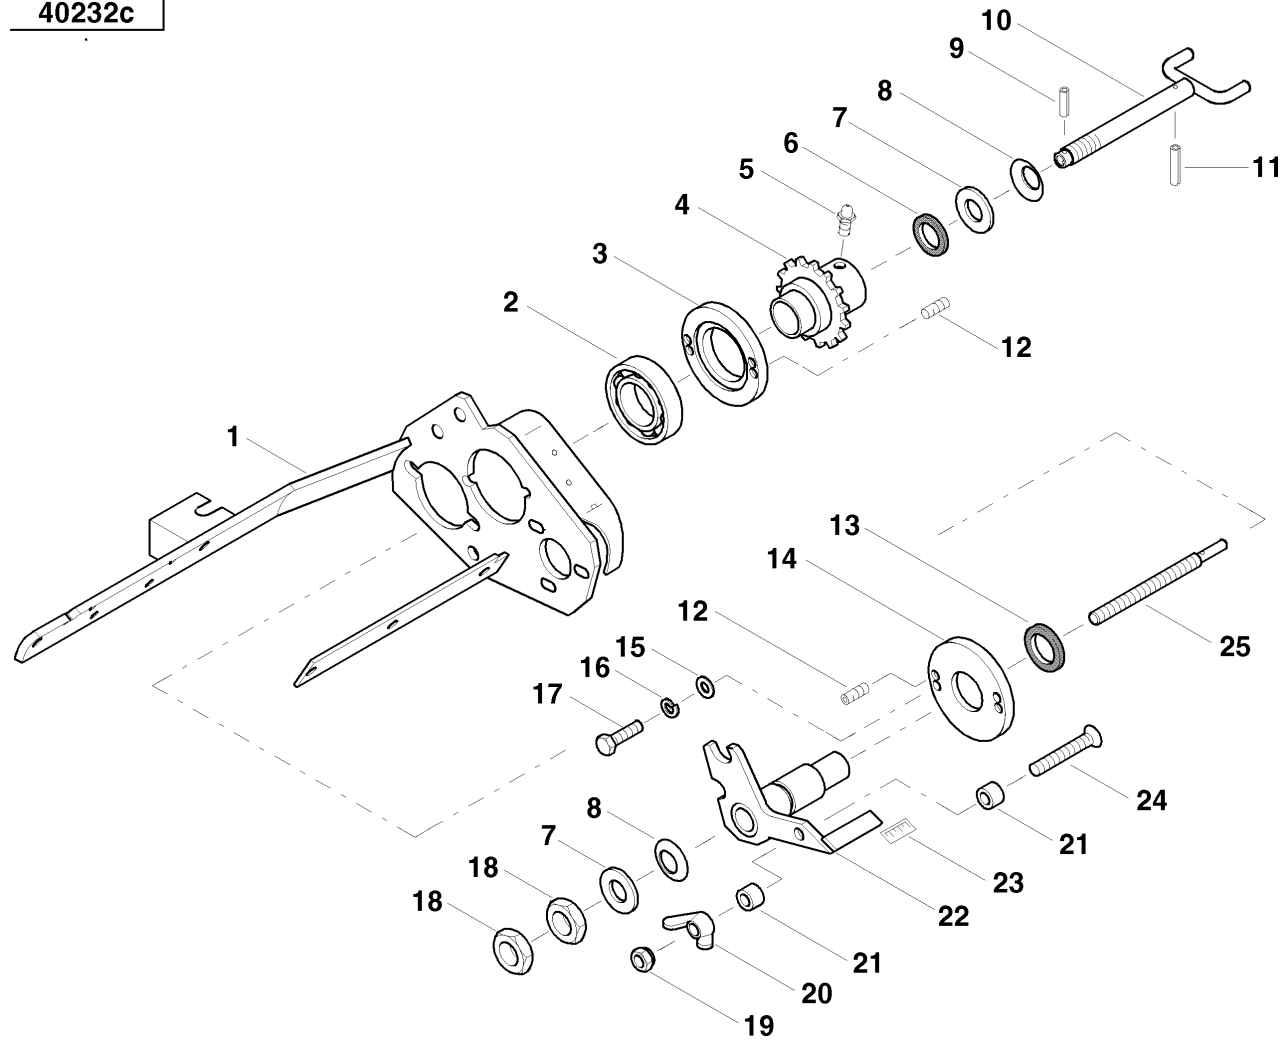

MSC 4,00 - 6,00 m Fold / Elect. seed rate adjustment

PosNo.	Part No.	Qty.
1	AC489364	1
2	KG01357000	1
3	AC489390	1
4	AC489335	1
5	AC660251	1
6	AC684521	1
7	KG01264300	2
8	AC647657	2
9	AC652067	1
10	AC489382	1
11	AC652077	1
12	AC635023	4
13	AC683117	1
14	AC489389	1
15	KG01263700	2
16	AC647157	2
17	KG00494100	2
18	KG01045100	2
19	KG01071100	1
20	KG01095600	1
21	AC489394	2
22	AC489320	1
23	AC489414	1
24	AC489378	1
25	AC489371	1

40232c

40232c