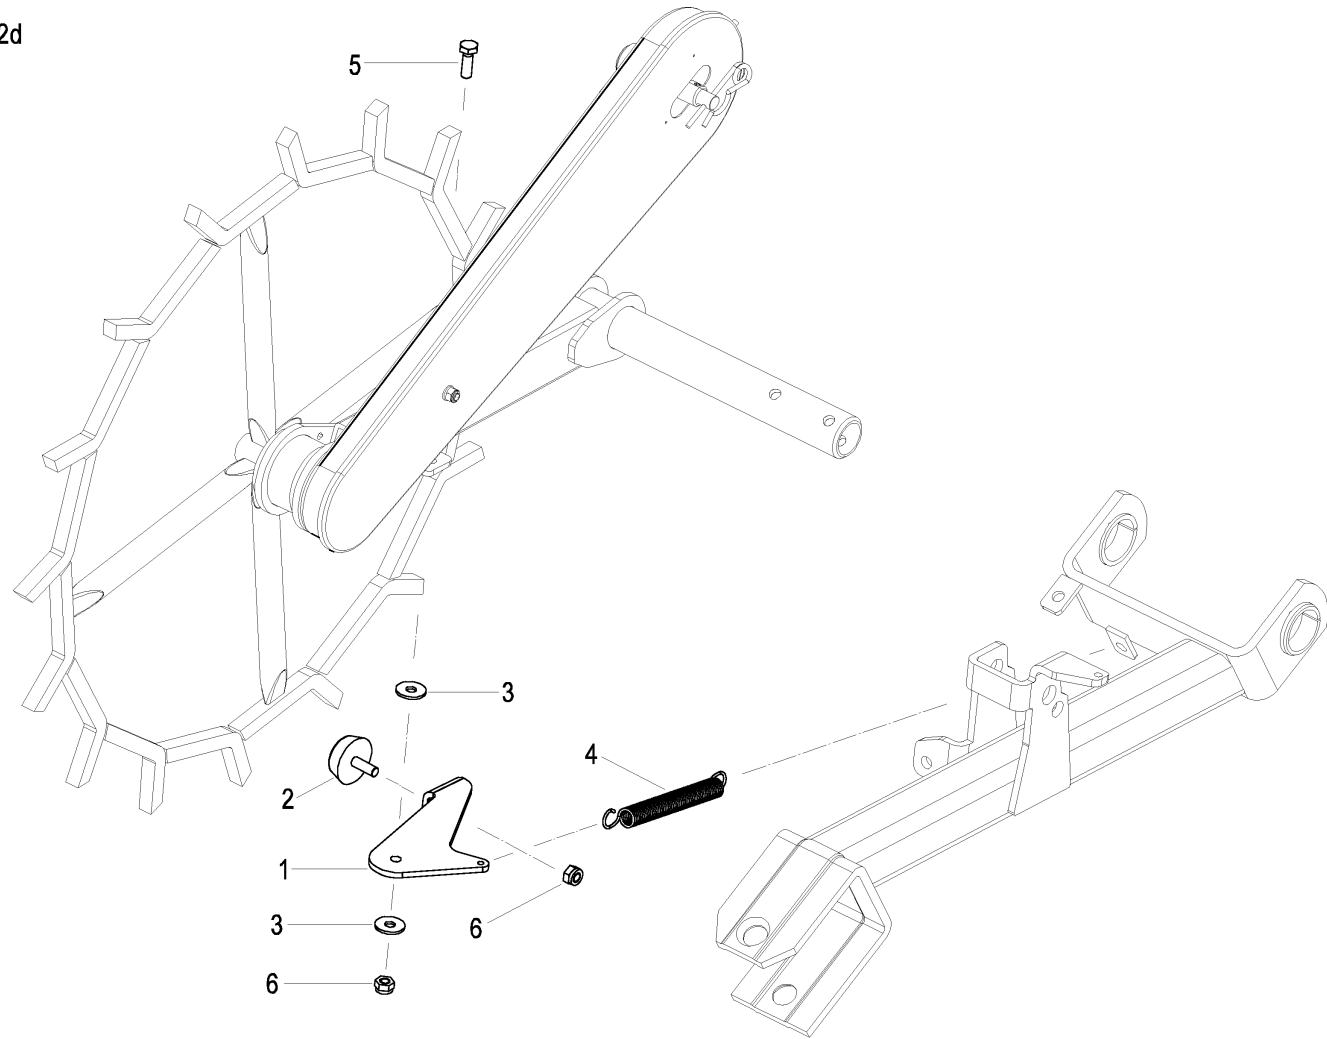

MSC 4,00 - 6,00 m Fold / Axle and wheels

PosNo.	Part No.	Qty.
1	AC357681	1
2	AC581811	1
3	AC646312	2
4	AC852735	1
5	KG00474361	1
6	KG01067661	2

30412d

30412d