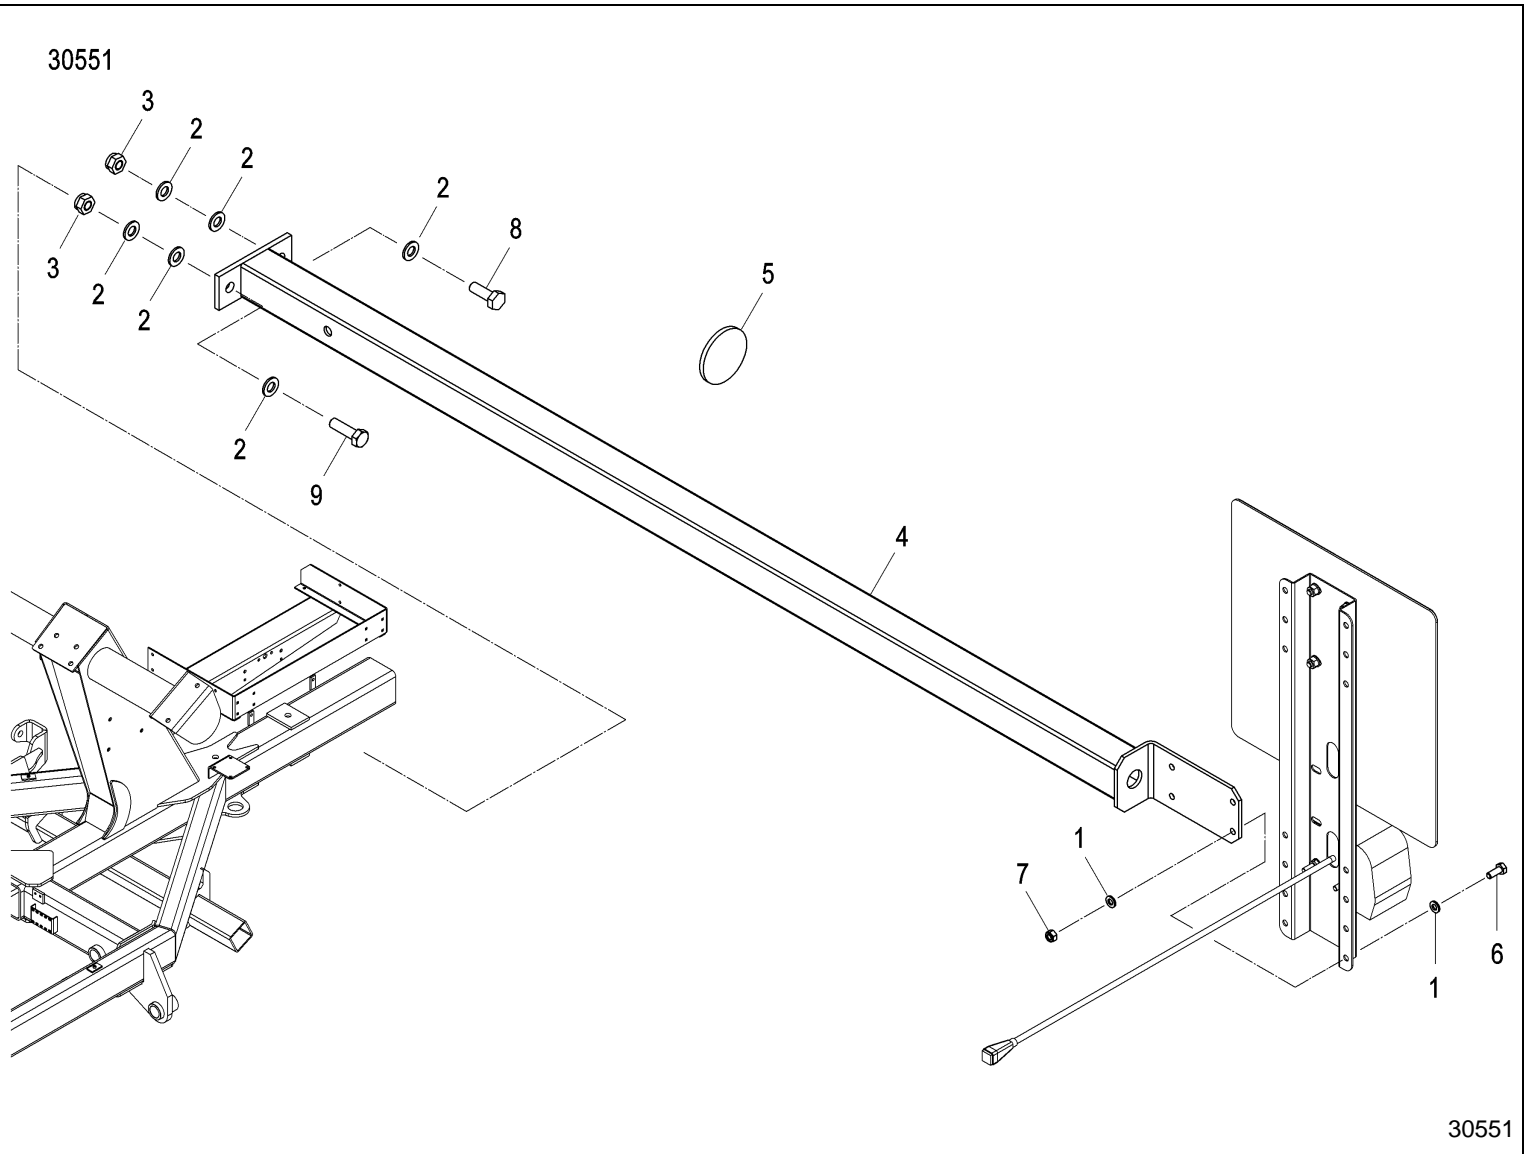

30550

30550

MSC 4,00 - 6,00 m Fold / Lighting equipment

PosNo.	Part No.	Qty.
1	KG01267261	16
2	KG01267461	10
3	KG01067661	4
4	AC356212	2
5	AC496800	6
6	KG00467661	8
7	KG01067361	8
8	KG00474361	2
9	KG00474661	2