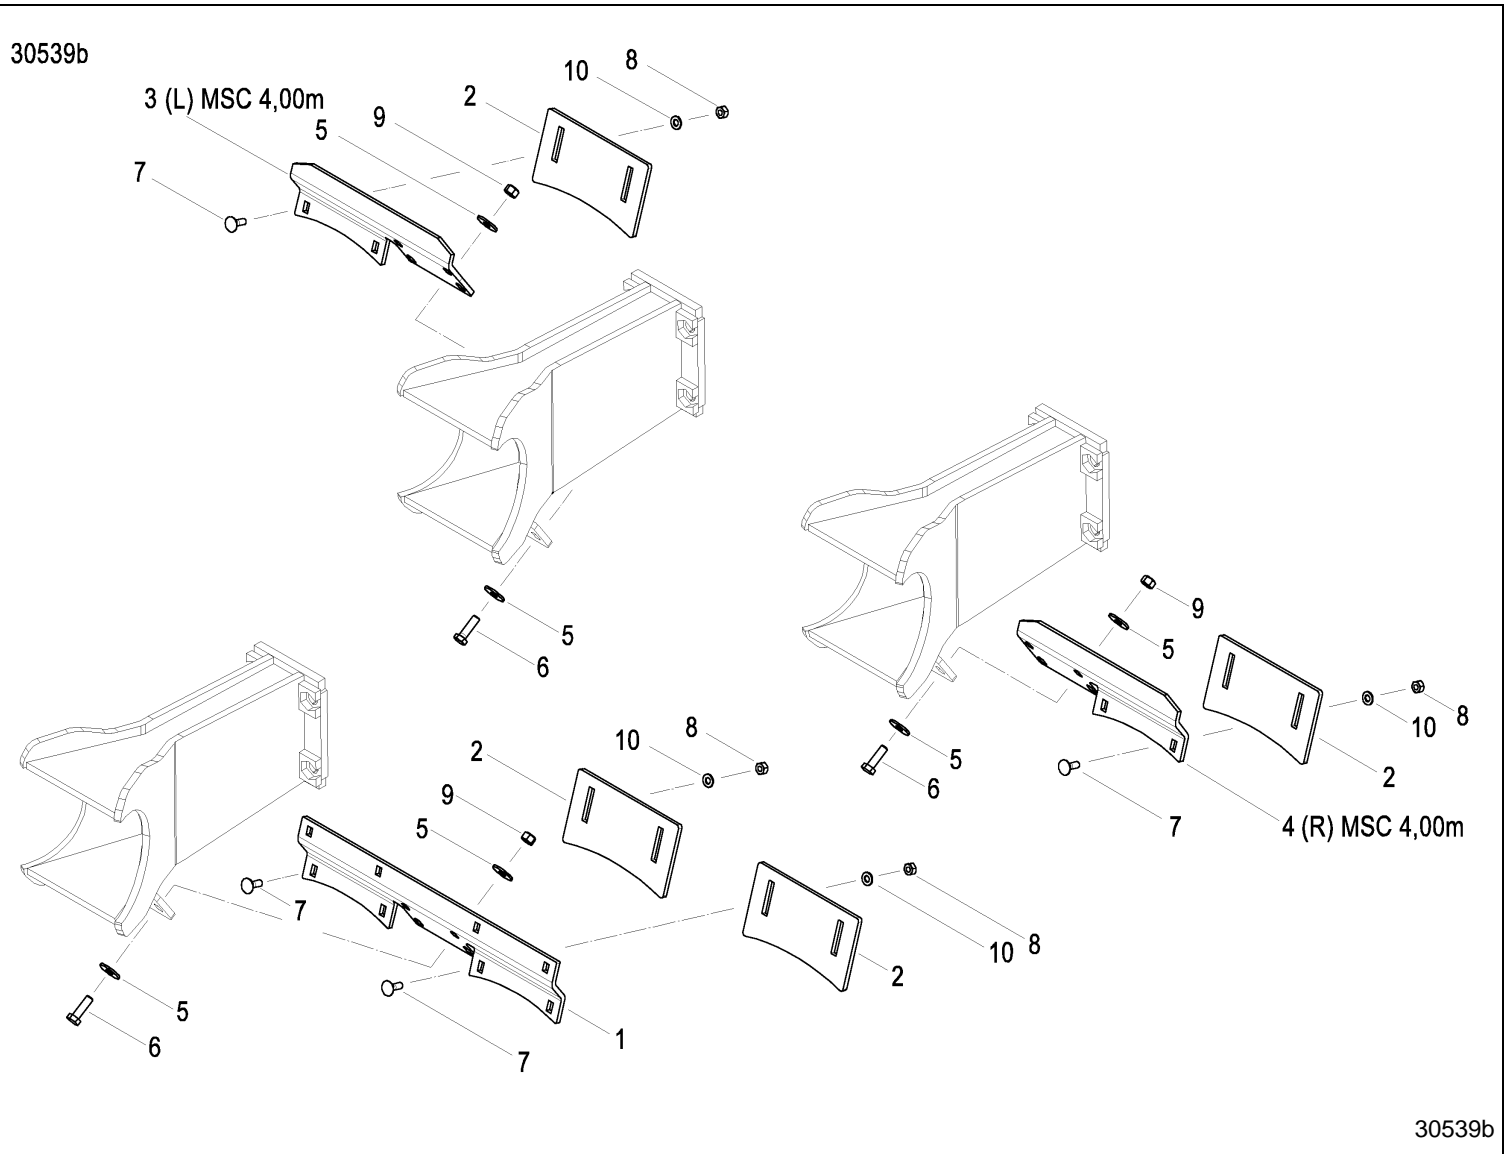

30536a

30536a

MSC 4,00 - 6,00 m Fold / Wheel packer rear

PosNo.	Part No.	Qty.
1	AC357917	2
2	AC688033	2
3	AC688063	2
4	AC688412	2
5	AC688791	2

30542c

30542c

MSC 4,00 - 6,00 m Fold / Wheel packer rear

PosNo.	Part No.	Qty.
1	AC357643	1
2	AC357644	2
3	AC357646	1
4	AC357647	1
5	AC646442	4
6	KG00476761	2
7	KG00641561	4
8	KG01067661	4
9	KG01067761	2
10	KG01267461	4