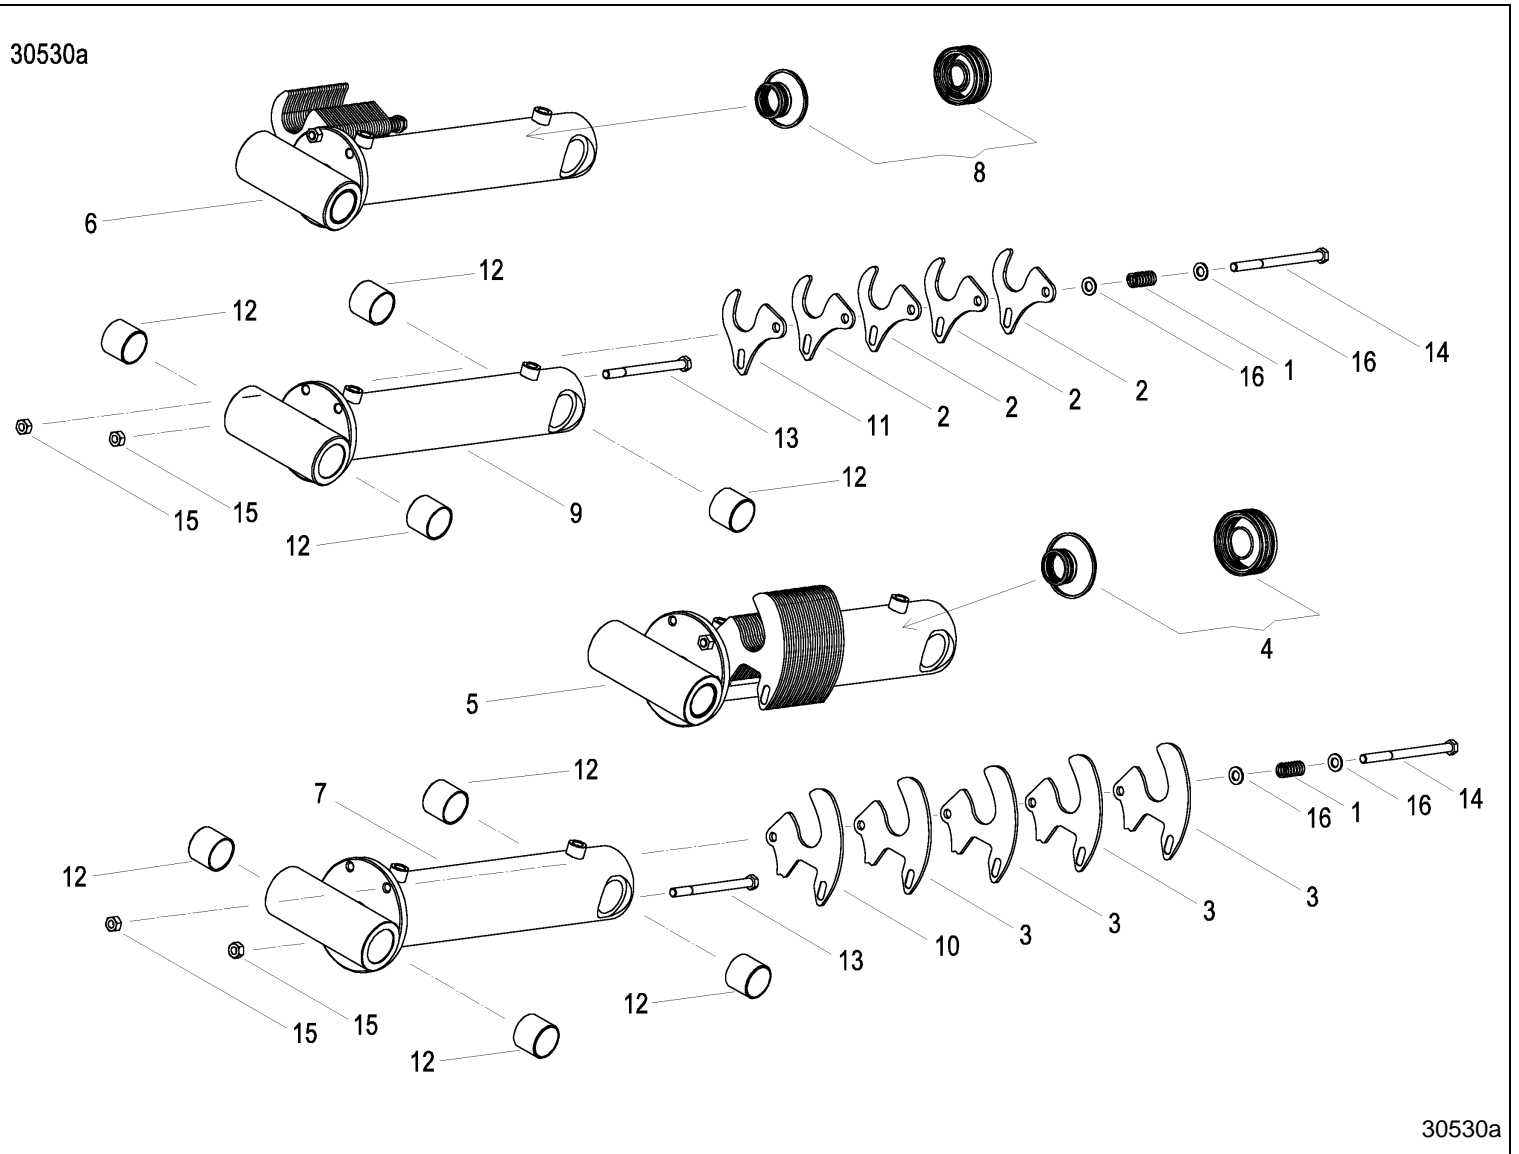

MSC 4,00 - 6,00 m Fold / Wheel packer rear

PosNo.	Part No.	Qty.
1	AC353985	1
2	AC356683	20
3	AC356781	20
4	AC356911	1
5	AC357059	1
6	AC357062	1
7	AC357929	1
8	AC357956	1
9	AC357970	1
10	AC357977	5
11	AC357978	5
12	AC670042	4
13	KG00358961	1
14	KG00359161	1
15	KG01052161	2
16	KG01267561	2