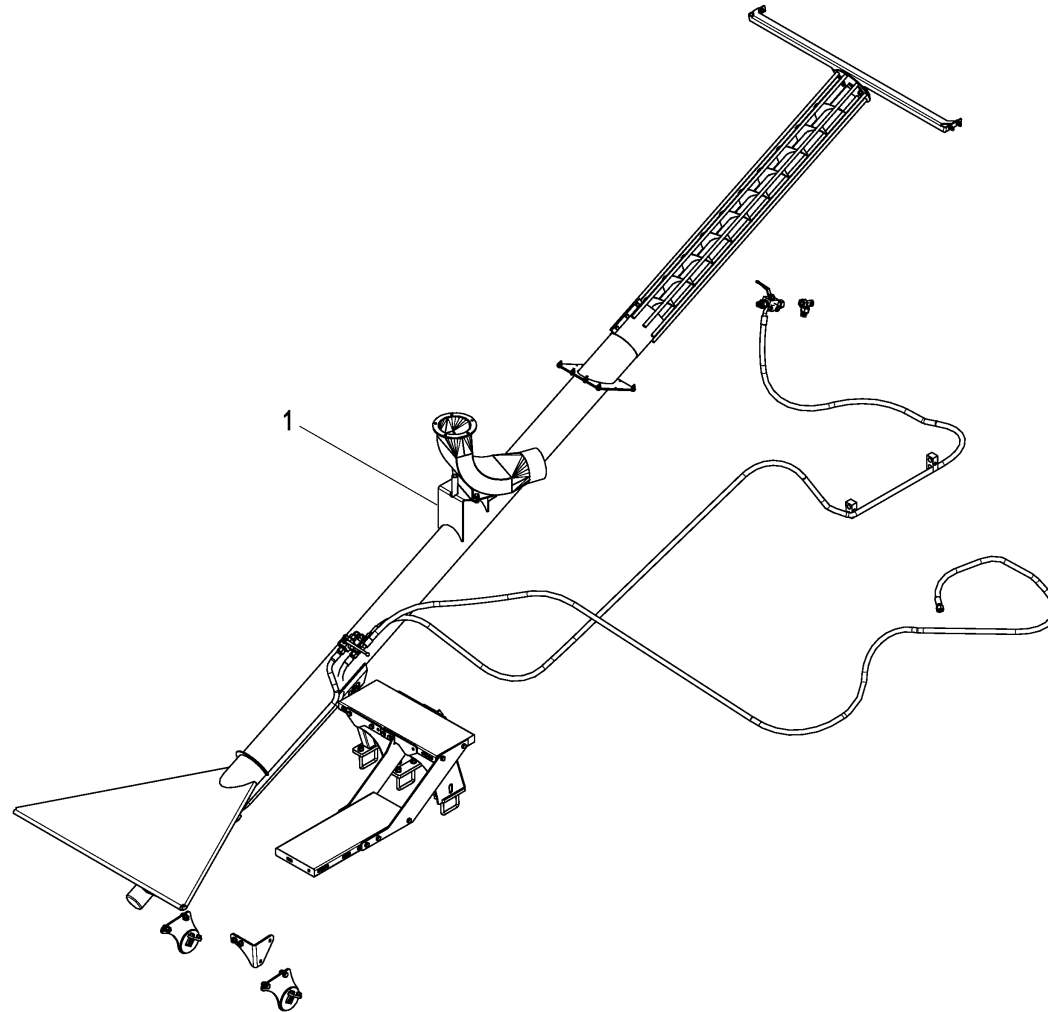

30584

MSC 4,00 - 6,00 m Fold / Filling auger

PosNo.	Part No.	Qty.
--------	----------	------

1	AC357099	1
---	----------	---

30585

30585

MSC 4,00 - 6,00 m Fold / Loading equipment

PosNo.	Part No.	Qty.
1	KG00474261	12
2	KG01267461	22
3	AC640858	12
4	KG00472161	4
5	KG01267361	8
6	KG01067561	4
7	AC356202	1
8	AC356200	1
9	AC356199	1
10	AC356198	1
11	AC356129	1
12	AC356201	1