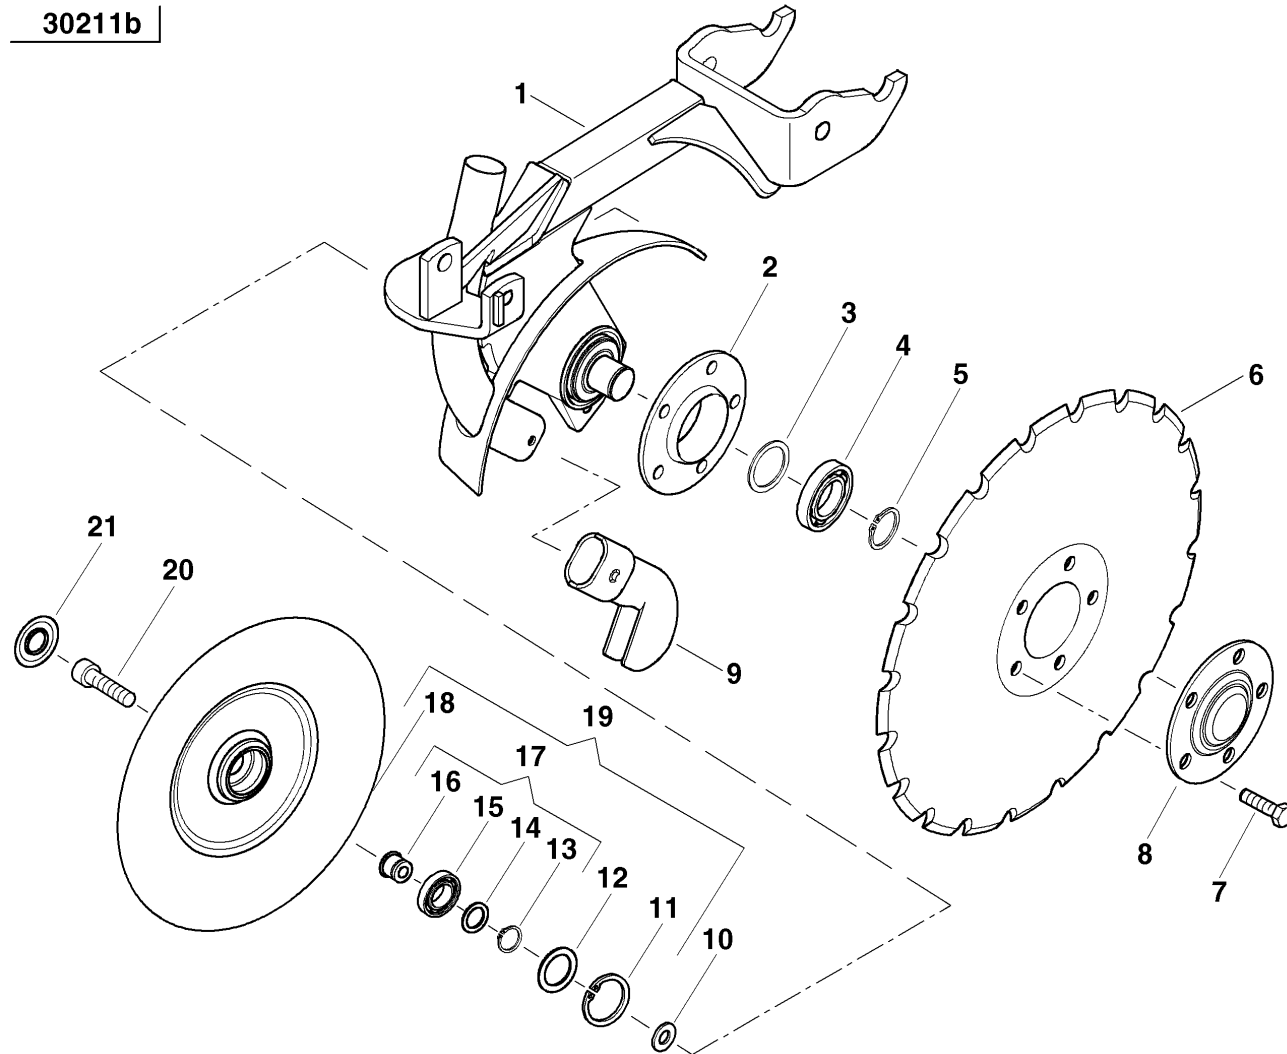

MSC 4,00 - 6,00 m Fold / CX-mulch coultter

PosNo.	Part No.	Qty.
1	AC353153	1
2	AC353367	1
3	AC674656	1
4	AC671261	1
5	KG01099062	1
6	AC353950	1
7	AC631335	5
8	AC353559	1
9	AC495799	1
10	KG01267461	1
11	KG01128262	1
12	AC674202	1
13	AC658311	1
14	AC674552	1
15	KG01355200	1
16	AC497456	1
17	AC497224	1
18	AC497223	1
19	AC497222	1
20	KG00546761	1
21	AC495730	1

30211b