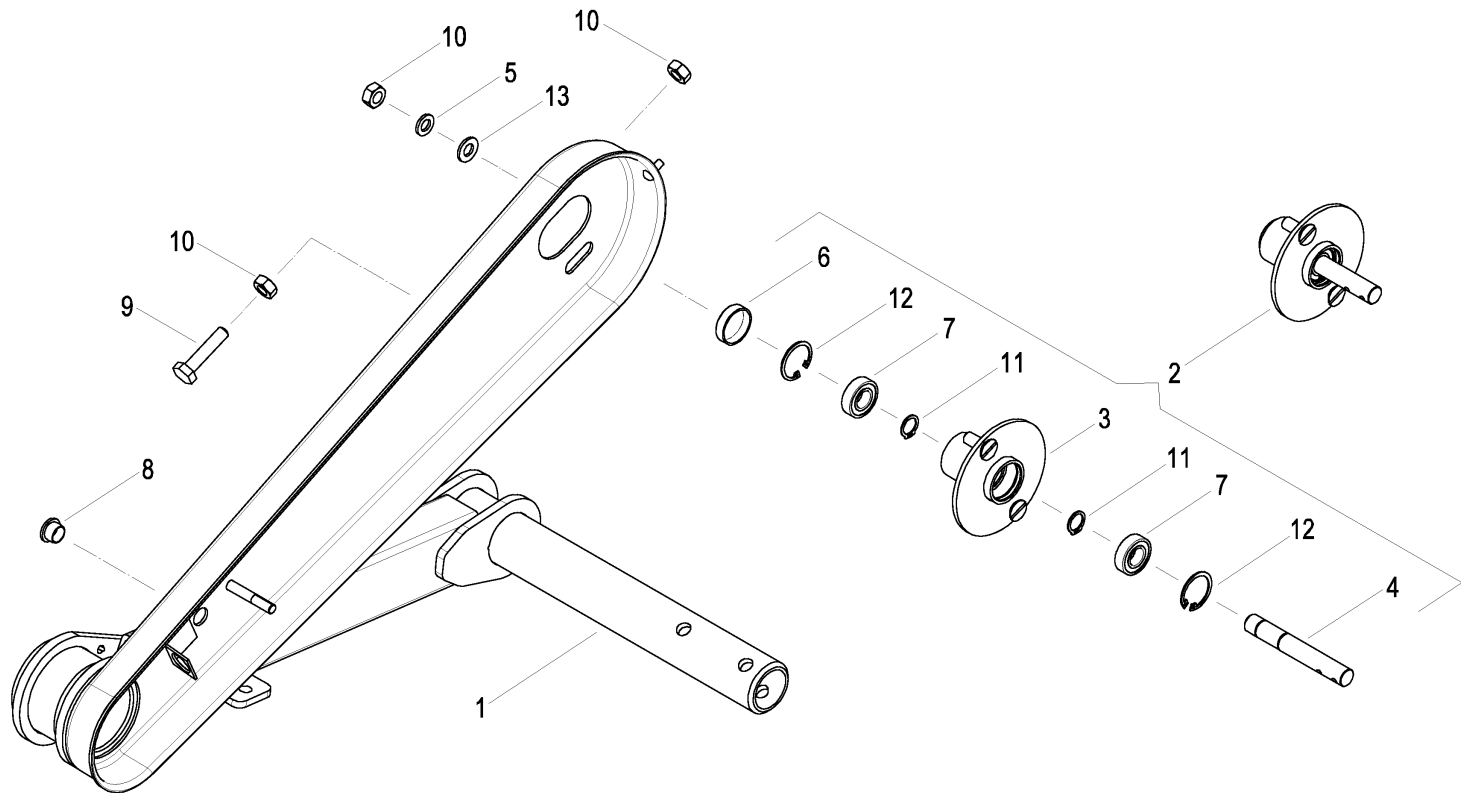

MSC 4,00 - 6,00 m Fold / Axle and wheels

PosNo.	Part No.	Qty.
1	AC355240	1
2	AC494117	1
3	AC494118	1
4	AC494342	1
5	AC647062	2
6	AC649021	1
7	KG01353800	2
8	AC688236	1
9	KG00474661	1
10	KG01052061	4
11	KG01107362	2
12	KG01127262	2
13	KG01267461	2

30409a

30409a