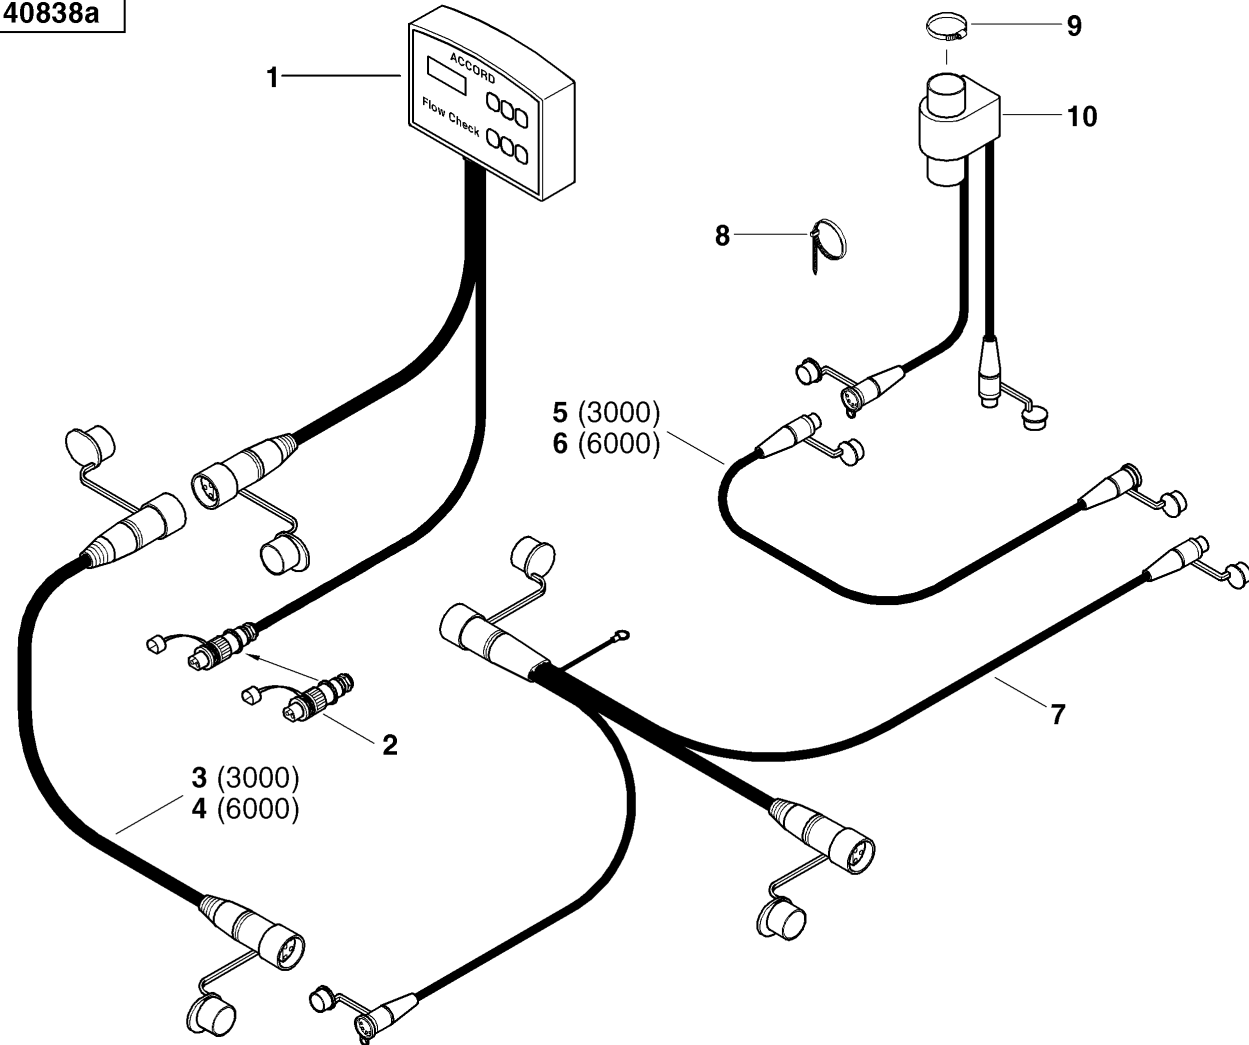

MSC 4,00 - 6,00 m Fold / Seed flow control

PosNo.	Part No.	Qty.
1	AC492795	1
2	AC492816	1
3	AC492977	1
4	AC492976	1
5	AC492974	1
6	AC492973	1
7	AC492975	1
8	AC687351	1
9	AC687381	1
10	AC492996	1

40838a

40838a