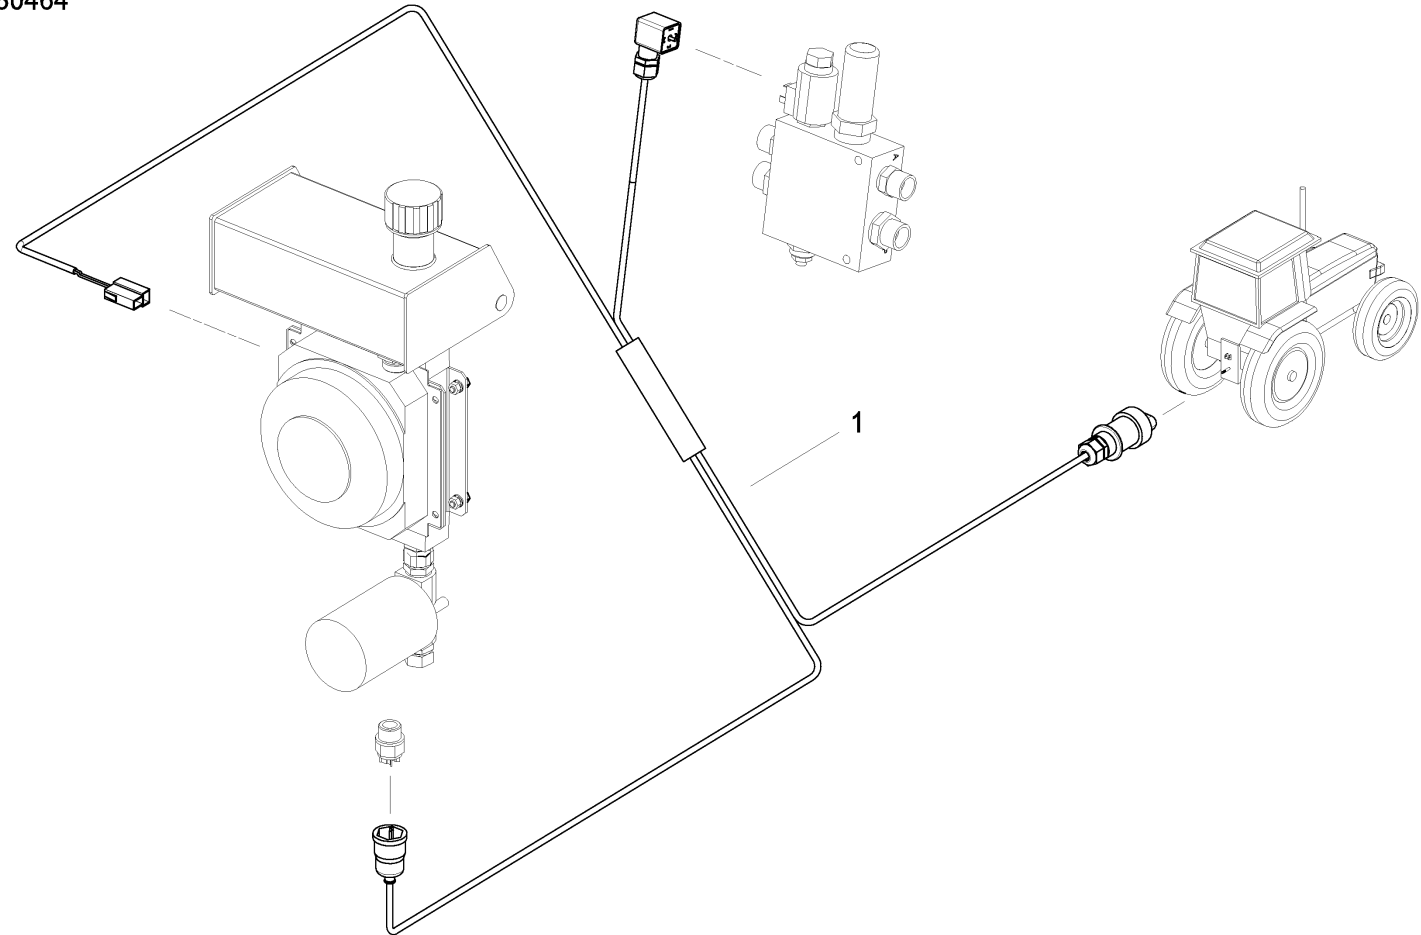

MSC 4,00 - 6,00 m Fold / External oil suply system

PosNo.	Part No.	Qty.

1	AC871090	1

30464

30464