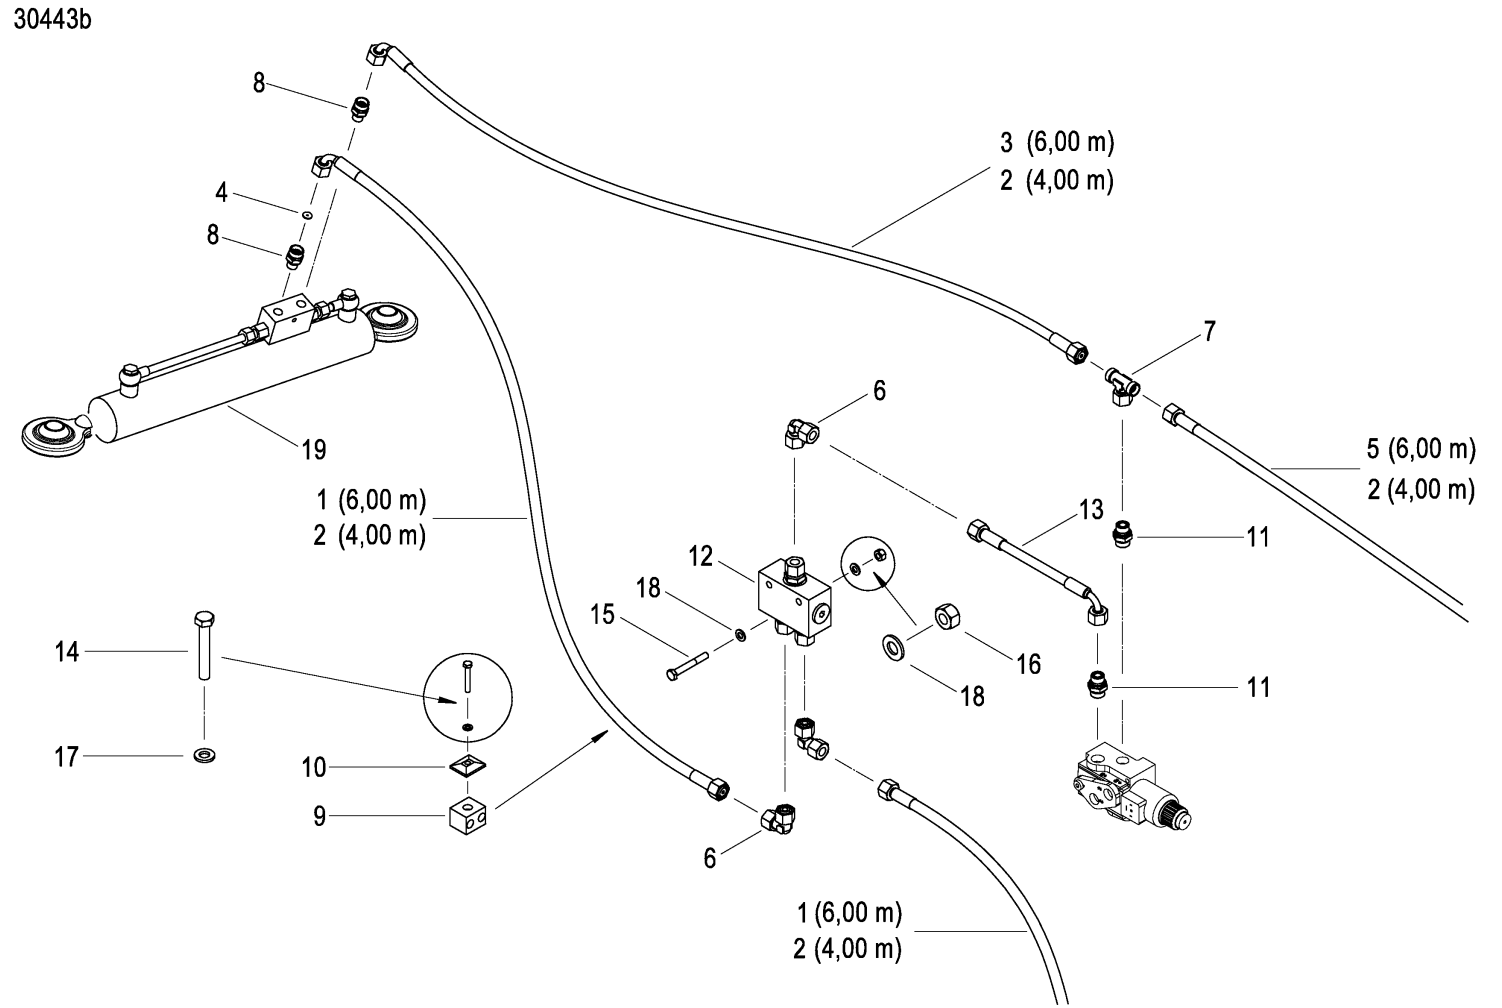

MSC 4,00 - 6,00 m Fold / Disc marker single hydr.foldable

PosNo.	Part No.	Qty.
1	AC356938	2
2	AC356983	4
3	AC356985	1
4	AC357955	2
5	AC484935	1
6	AC688121	3
7	AC688131	1
8	AC688241	4
9	AC688522	8
10	AC688523	8
11	AC688600	2
12	AC688811	1
13	AC828856	1
14	KG00351061	8
15	KG00353661	2
16	KG01067561	2
17	KG01267261	8
18	KG01267361	4
19	MAE000F653	2

30443b