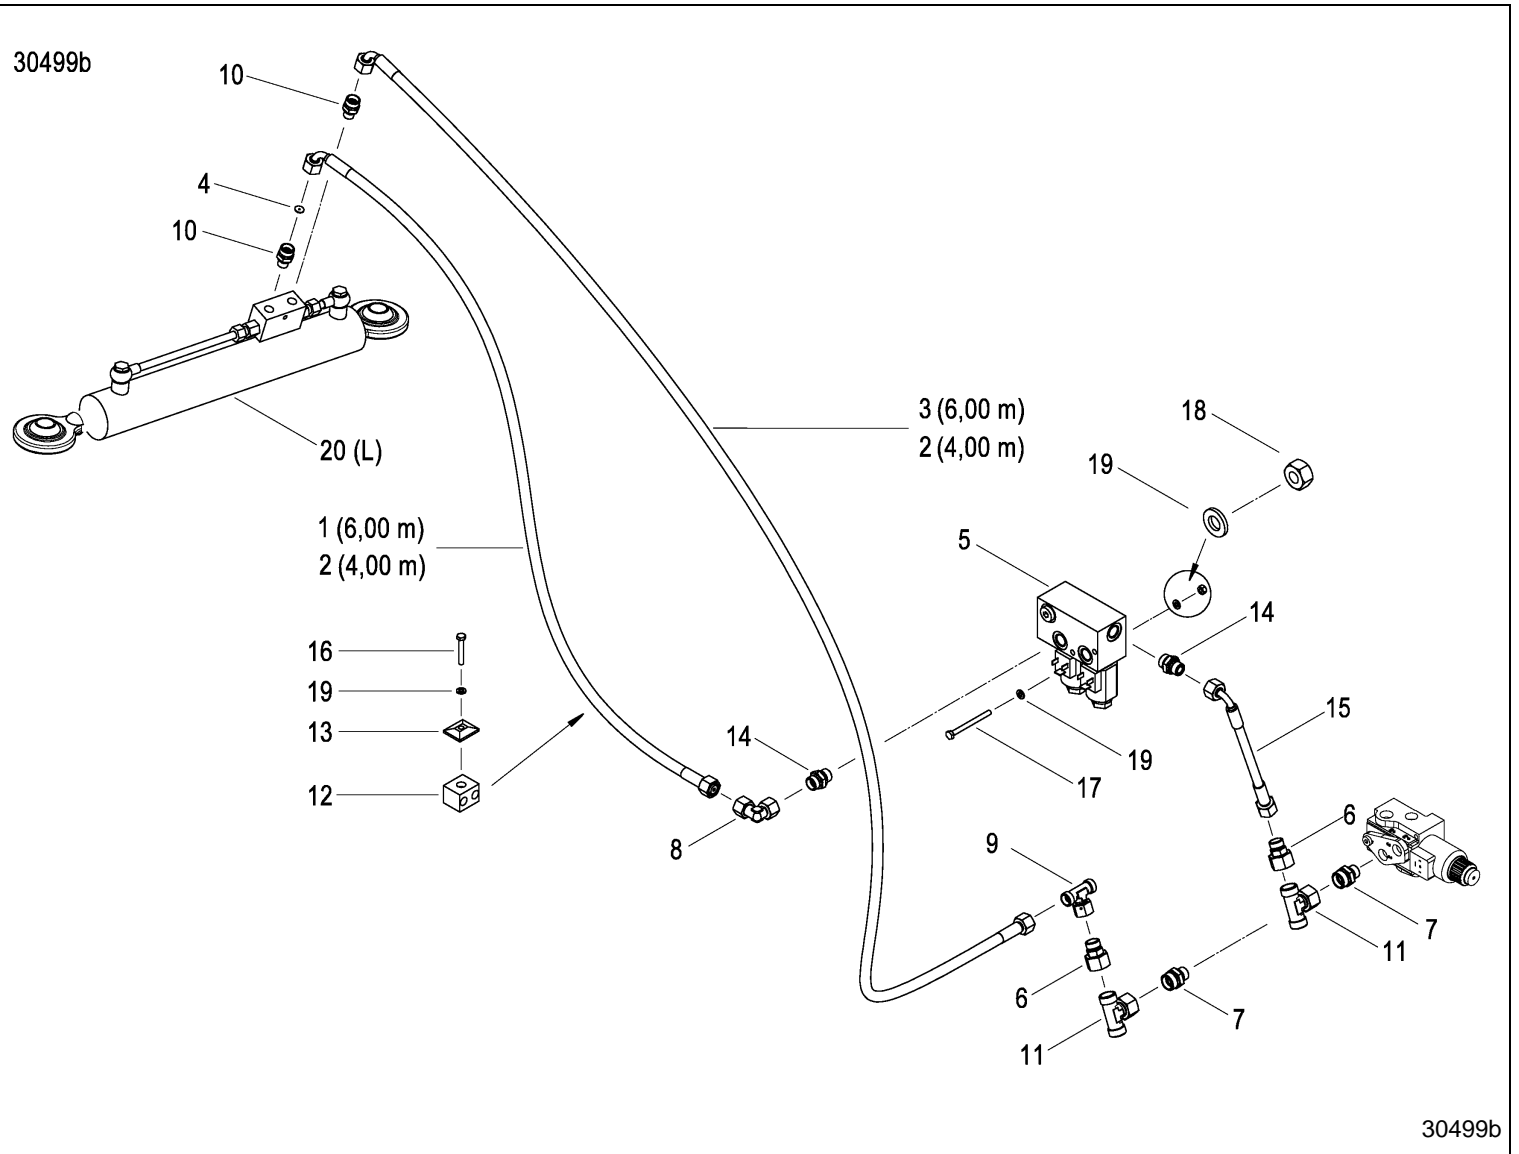

MSC 4,00 - 6,00 m Fold / Disc marker single hydr.foldable

PosNo.	Part No.	Qty.
1	AC356938	1
2	AC356983	2
3	AC356985	1
4	AC357955	1
5	AC420849	1
6	AC688022	2
7	AC688063	2
8	AC688121	1
9	AC688131	1
10	AC688241	2
11	AC688443	2
12	AC688522	4
13	AC688523	4
14	AC688600	2
15	AC828856	1
16	KG00351061	4
17	KG00351661	2
18	KG01067361	2
19	KG01267261	8
20	MAE000F653	1