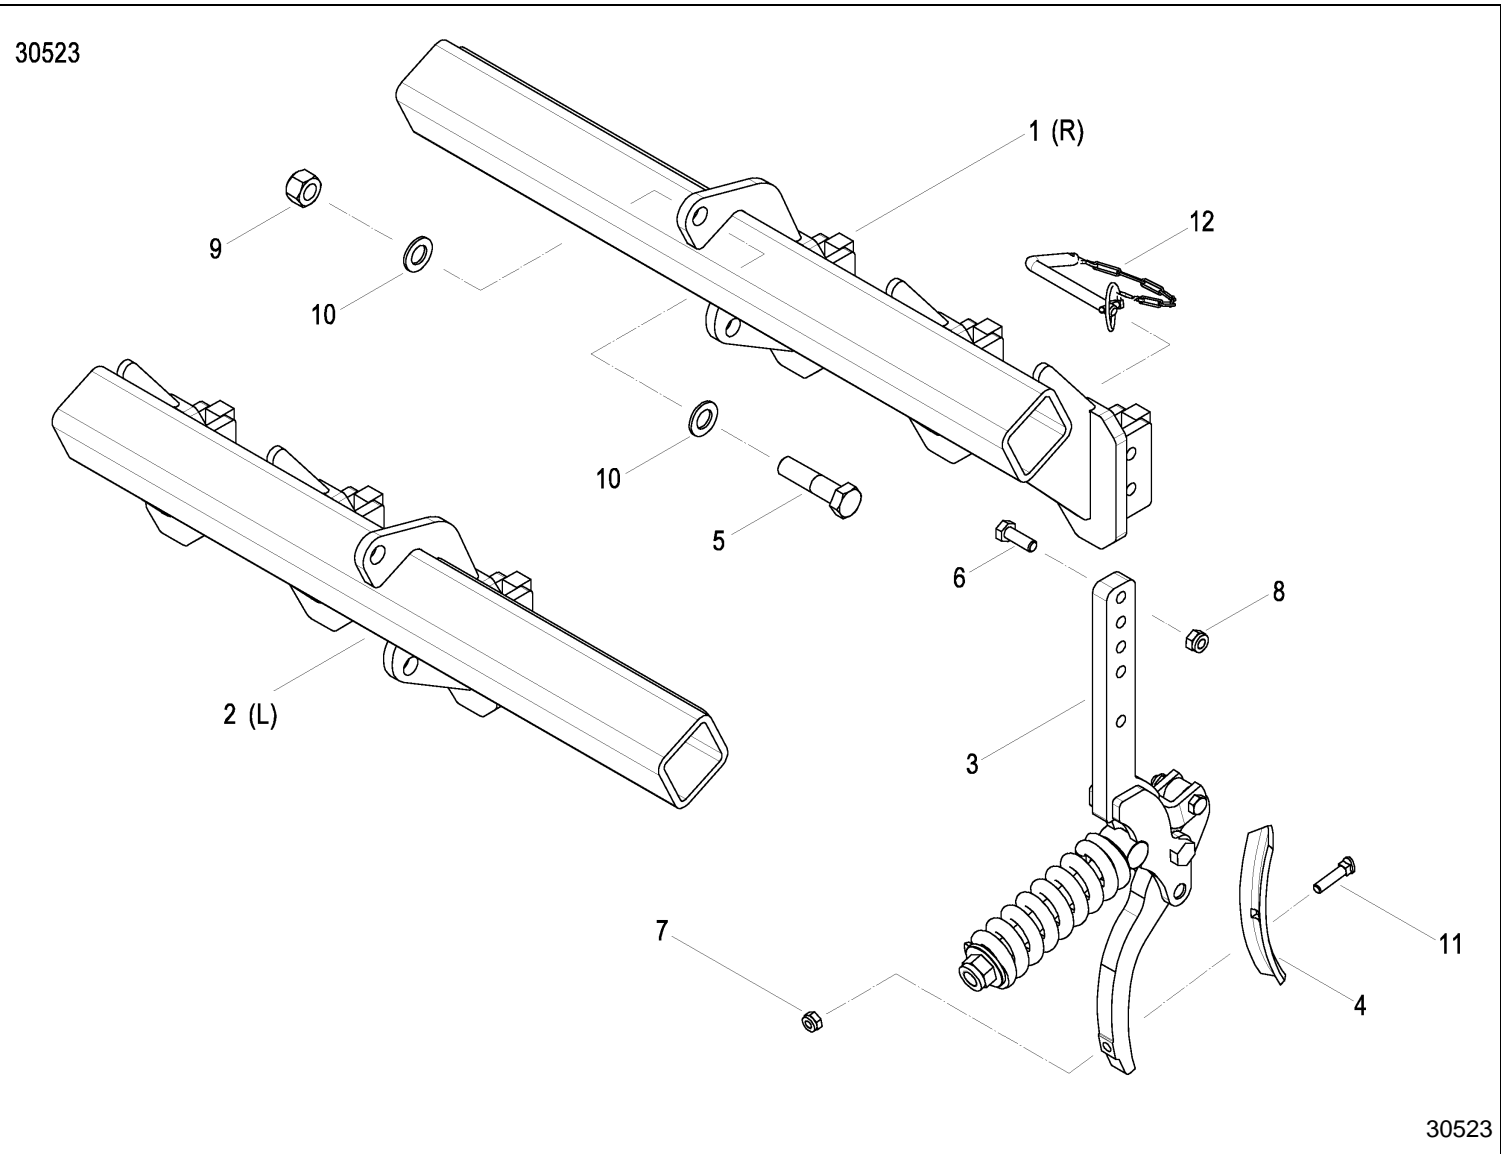

MSC 4,00 - 6,00 m Fold / Track eradicator for tractor tracks

PosNo.	Part No.	Qty.
1	AC357130	1
2	AC357131	1
3	AC430119	6
4	AC430676	6
5	KG00366861	2
6	KG00476661	6
7	KG01067661	6
8	KG01067761	6
9	KG01068161	2
10	KG01267961	4
11	KW101051900	6
12	KW217033457	6