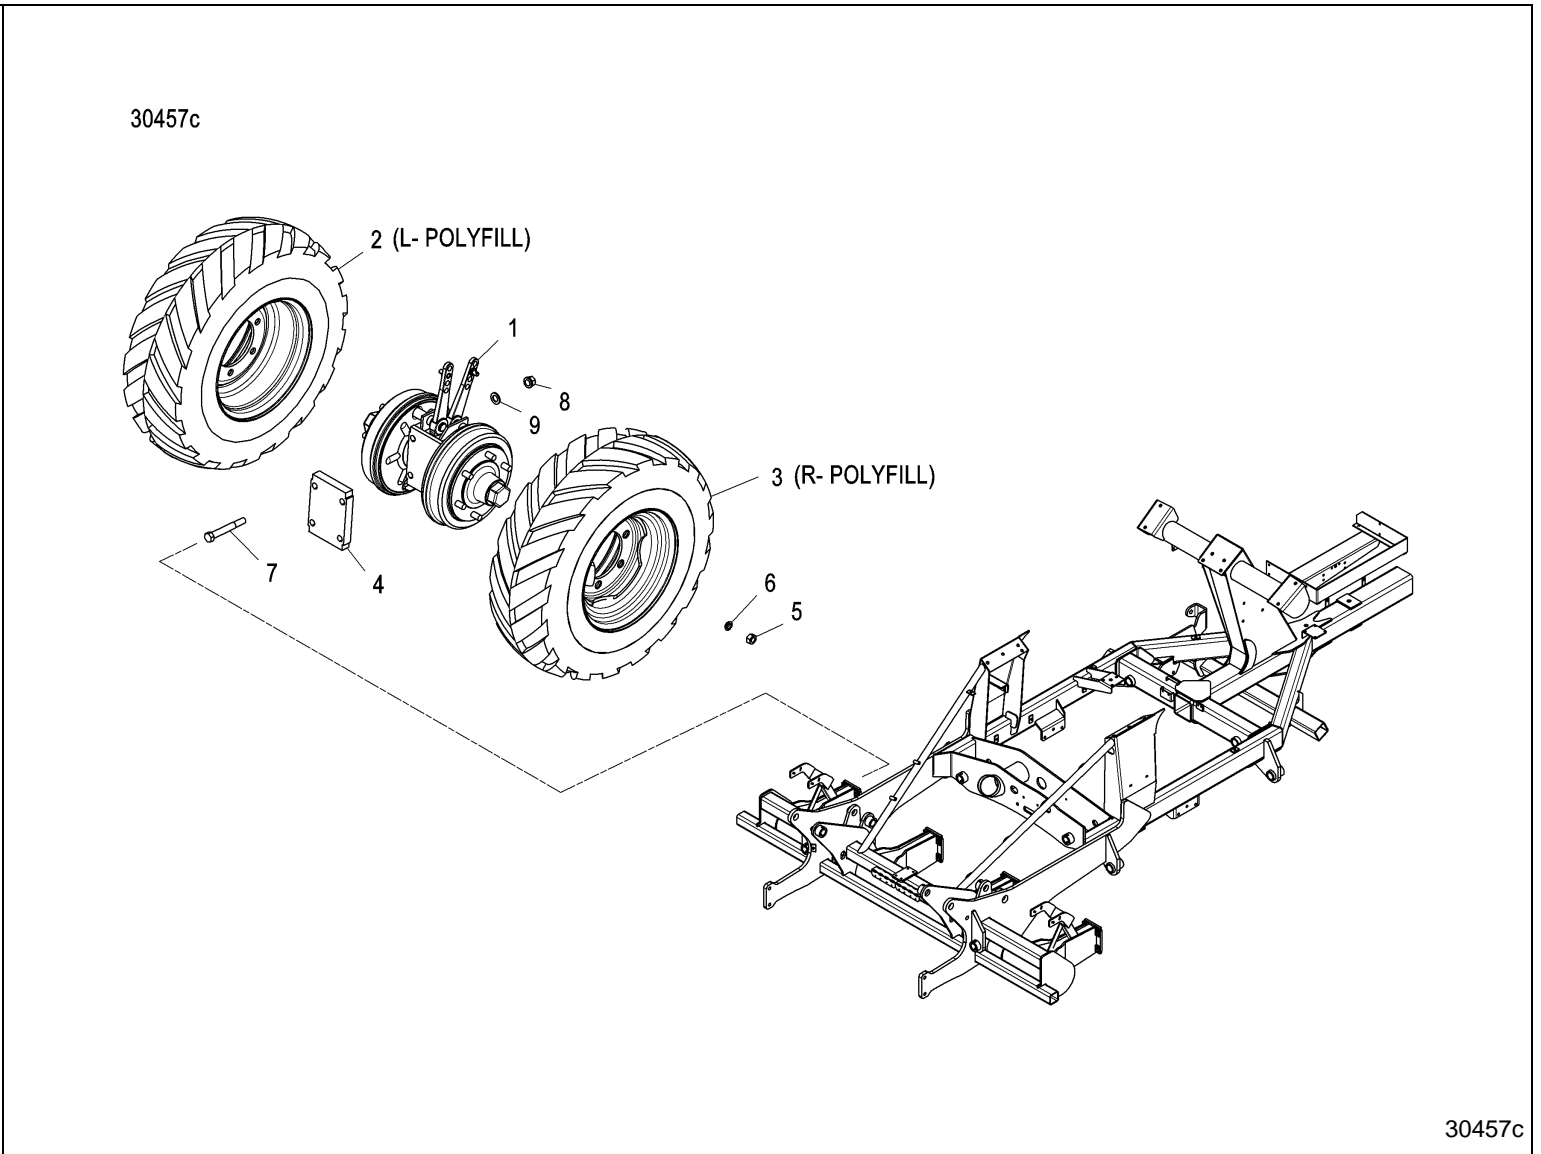

MSC 4,00 - 6,00 m Fold / Brake

PosNo.	Part No.	Qty.
1	AC355260	1
2	AC356949	1
3	AC356950	1
4	AC357629	1
5	AC644456	12
6	AC647282	12
7	KG00341561	4
8	KK016049	4
9	KW101003030	4